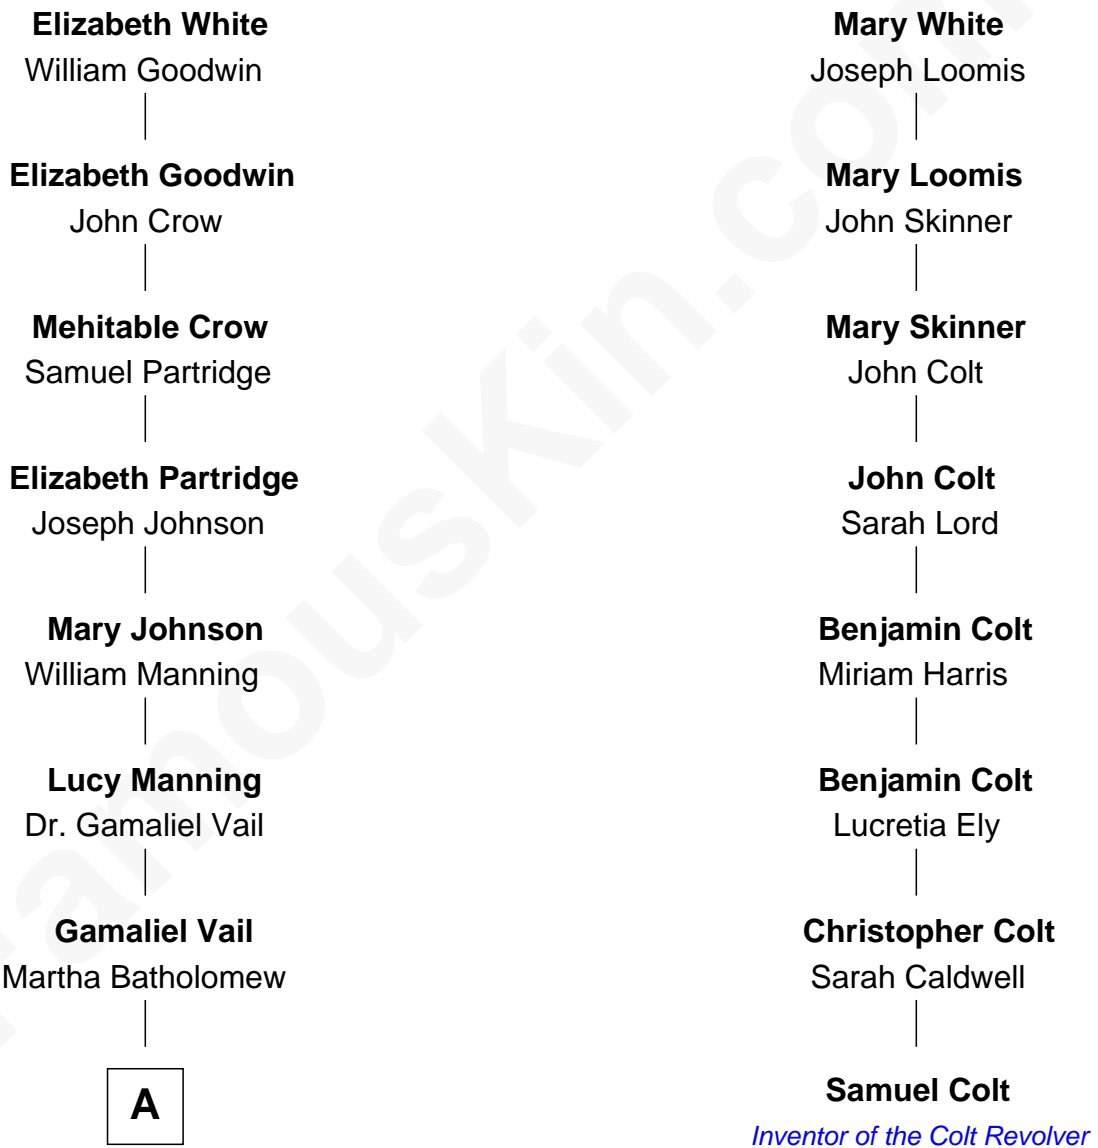

# FamousKin.com Relationship Chart of

**Donny Osmond**

*Singer, Actor and Dancer*

7th cousin 4 times removed of

**Samuel Colt**

*Inventor of the Colt Revolver*

**Robert White**

**Bridget Allgar**

**A**

—  
**Isaac Hawk Vail**  
Tyresha Ann Beeler

—  
**Martha Tyresha Vail**  
Thomas Lorenzo Van Noy

—  
**Agnes LaVerna Van Noy**  
Rulon Osmond

—  
**George Viri Osmond**  
Olive May Davis

—  
**Donny Osmond**  
*Singer, Actor and Dancer*