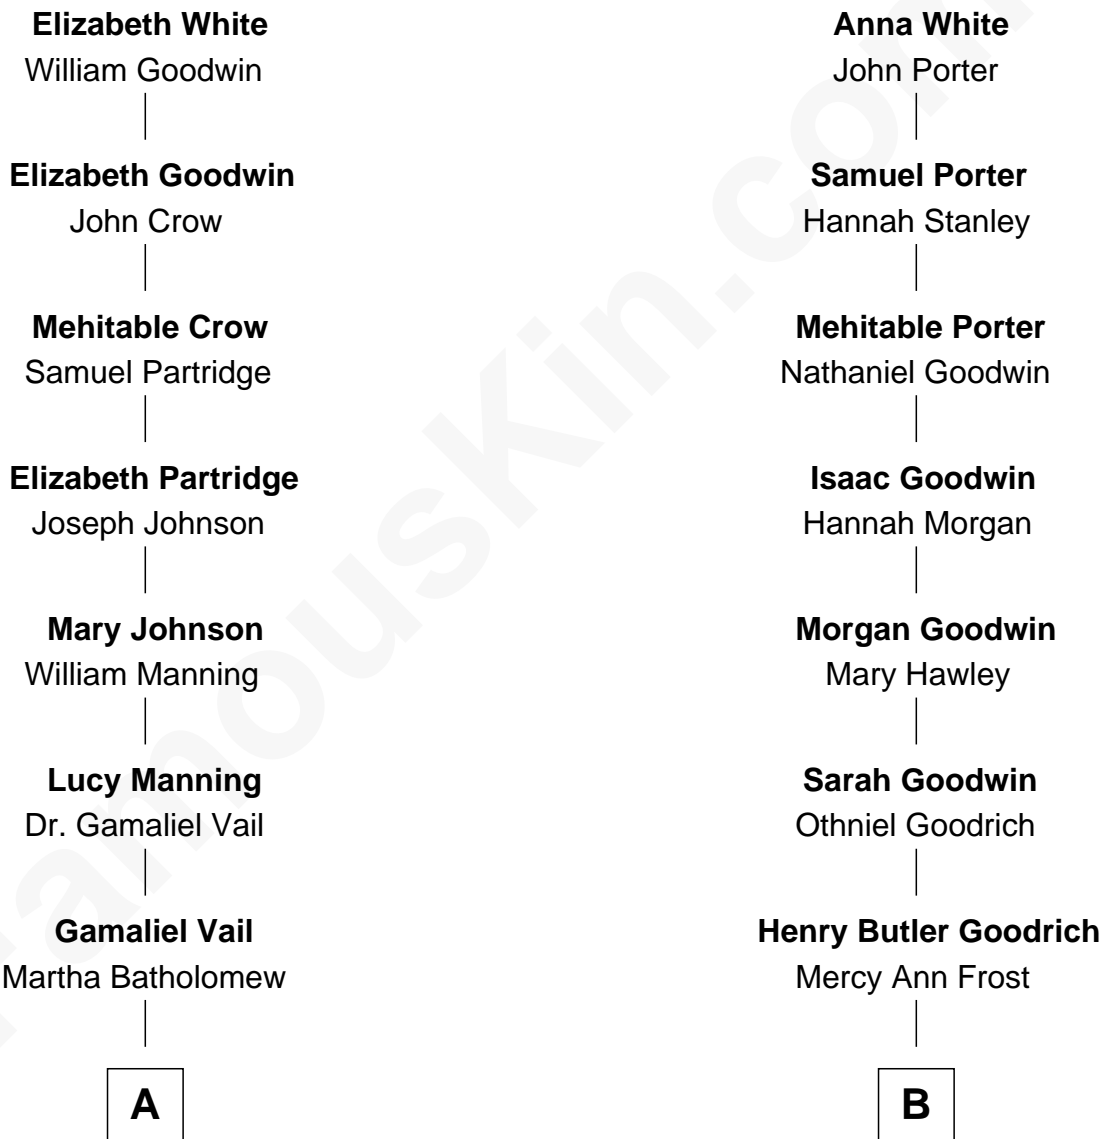

FamousKin.com Relationship Chart of

Donny Osmond

Singer, Actor and Dancer

11th cousin of

Kate Upton

Sports Illustrated Swimsuit Cover Model

Robert White

Bridget Allgar

A

Isaac Hawk Vail
Tyresha Ann Beeler

Martha Tyresha Vail
Thomas Lorenzo Van Noy

Agnes LaVerna Van Noy
Rulon Osmond

George Viri Osmond
Olive May Davis

Donny Osmond
Singer, Actor and Dancer

B

Emma Frost Goodrich
George McNaughton Vial