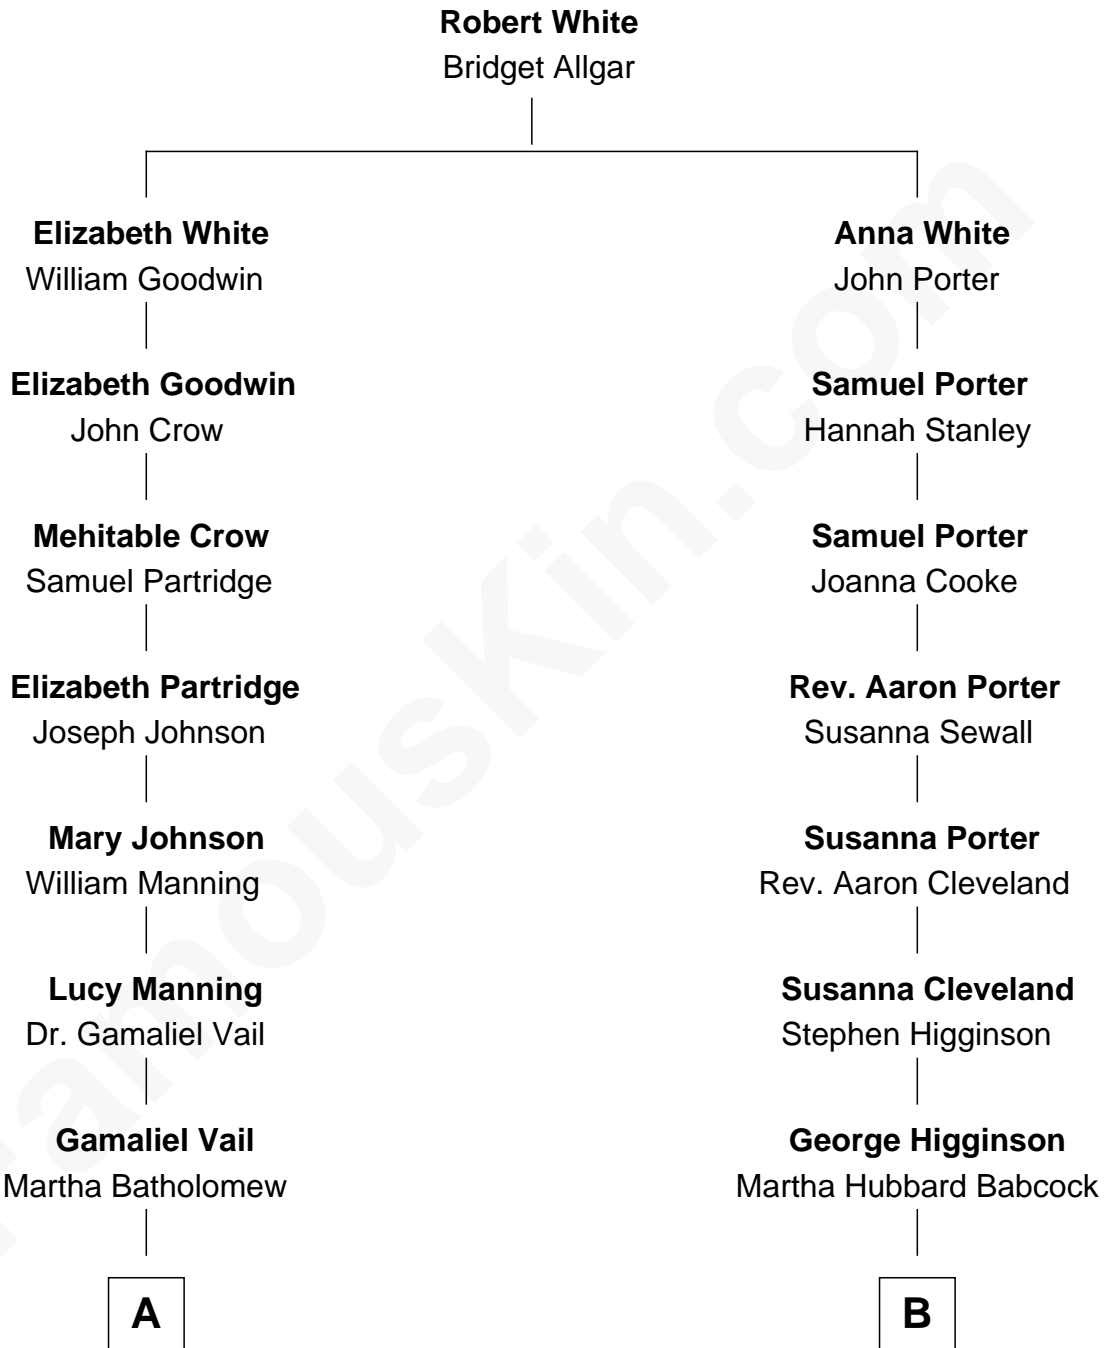

# FamousKin.com Relationship Chart of

**Donny Osmond**

*Singer, Actor and Dancer*

8th cousin 3 times removed of

**Henry Lee Higginson**

*Founder of the Boston Symphony Orchestra*

**A**

**Isaac Hawk Vail**  
Tyresha Ann Beeler

**Martha Tyresha Vail**  
Thomas Lorenzo Van Noy

**Agnes LaVerna Van Noy**  
Rulon Osmond

**George Viri Osmond**  
Olive May Davis

**Donny Osmond**  
*Singer, Actor and Dancer*

**B**

**George Higginson**  
Mary Cabot Lee