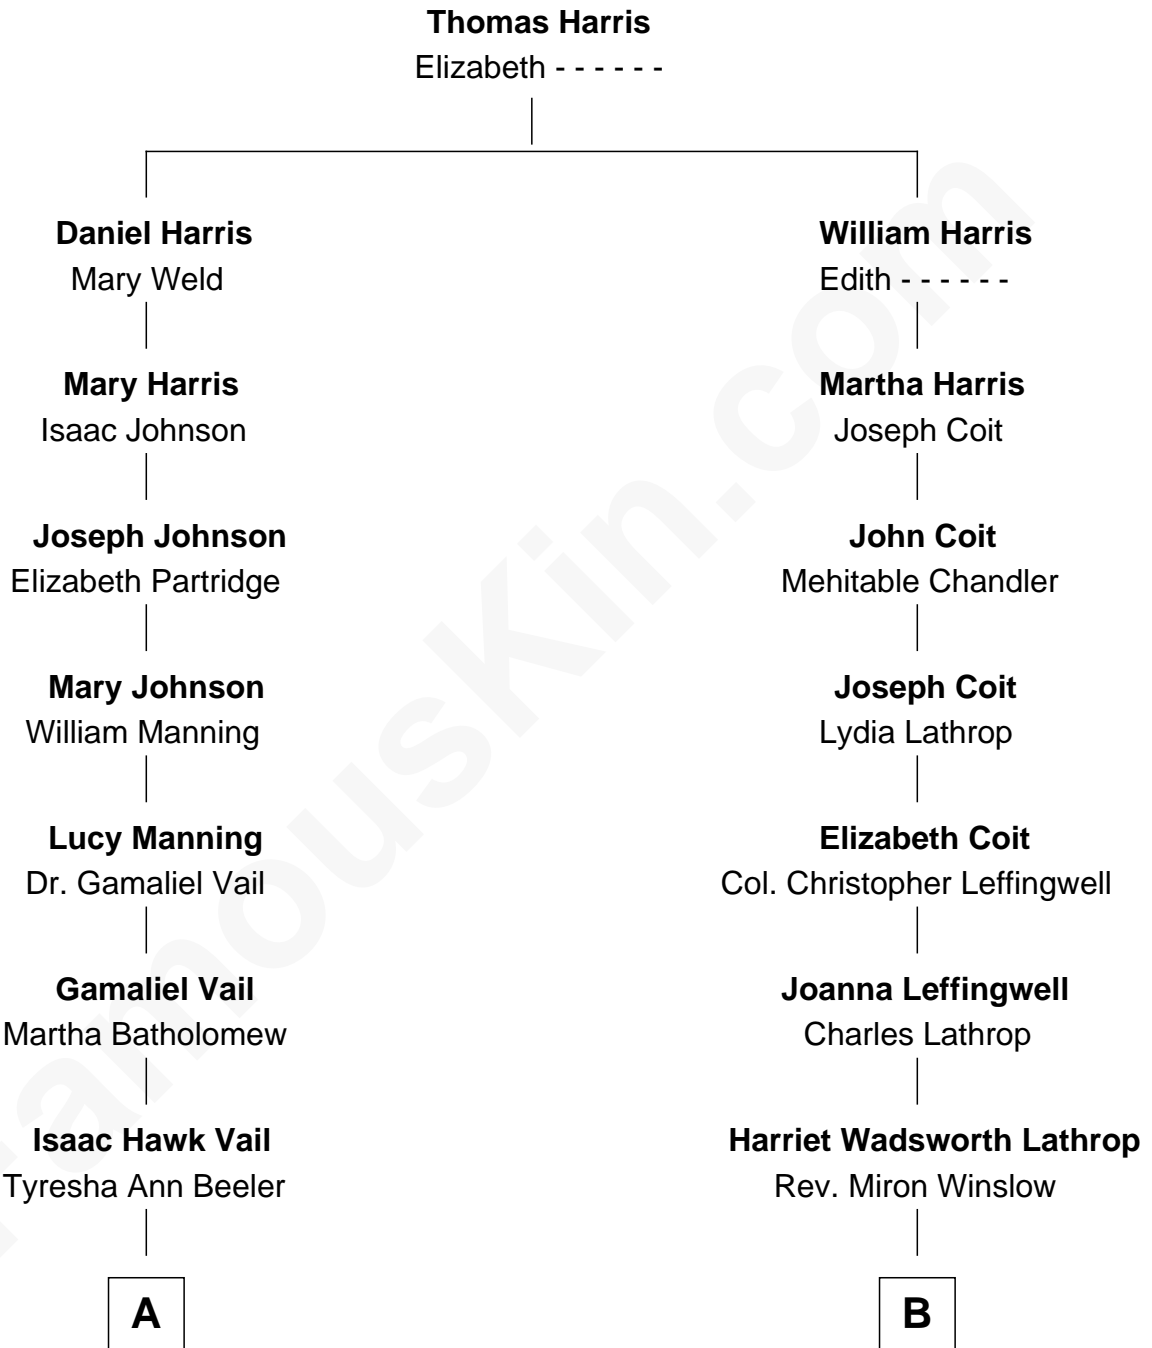

FamousKin.com

Relationship Chart of

Donny Osmond

Singer, Actor and Dancer

9th cousin 1 time removed of

Allen Dulles

5th Director of the C.I.A.

A

Martha Tyresha Vail
Thomas Lorenzo Van Noy

Agnes LaVerna Van Noy
Rulon Osmond

George Viril Osmond
Olive May Davis

Donny Osmond
Singer, Actor and Dancer

B

Harriet Lathrop Winslow
Rev. John Welsh Dulles

Allen Macy Dulles
Edith Foster