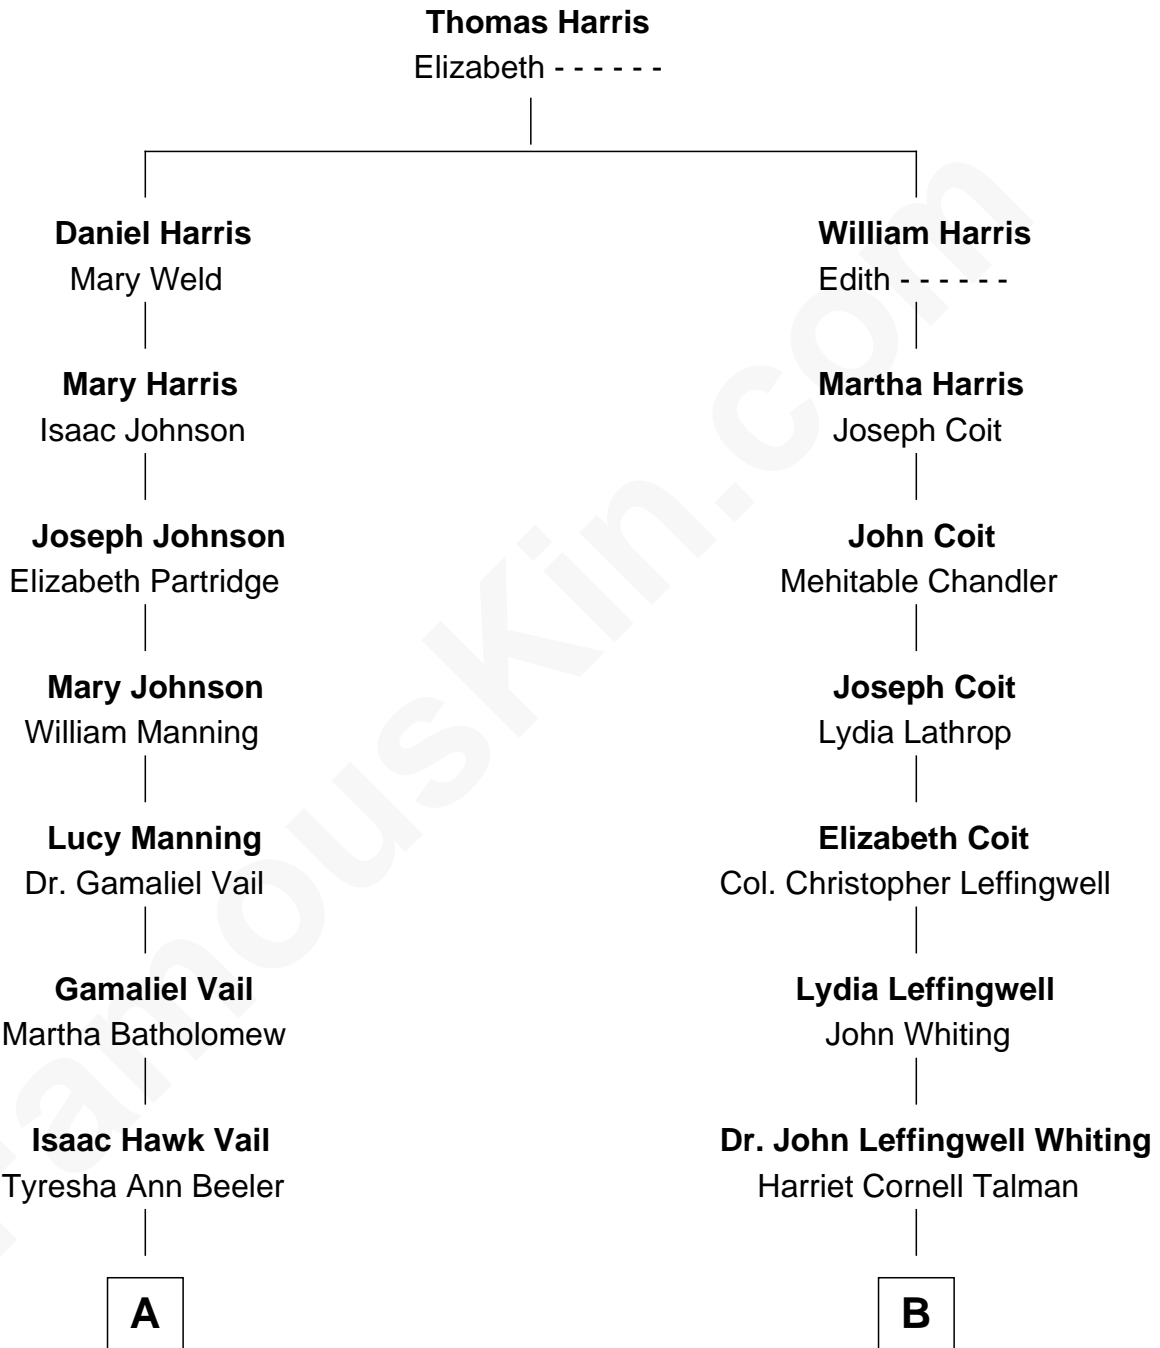

FamousKin.com Relationship Chart of

Donny Osmond

Singer, Actor and Dancer

10th cousin 1 time removed of

Adlai Stevenson III

U.S. Senator from Illinois

A

Martha Tyresha Vail
Thomas Lorenzo Van Noy

Agnes LaVerna Van Noy
Rulon Osmond

George Viril Osmond
Olive May Davis

Donny Osmond
Singer, Actor and Dancer

B

John Talman Whiting
Mary Sophia Hill

Mary DeGama Whiting
William Borden

John Borden
Ellen Wallace Waller

Ellen Borden
Adlai Ewing Stevenson

Adlai Stevenson III
U.S. Senator from Illinois