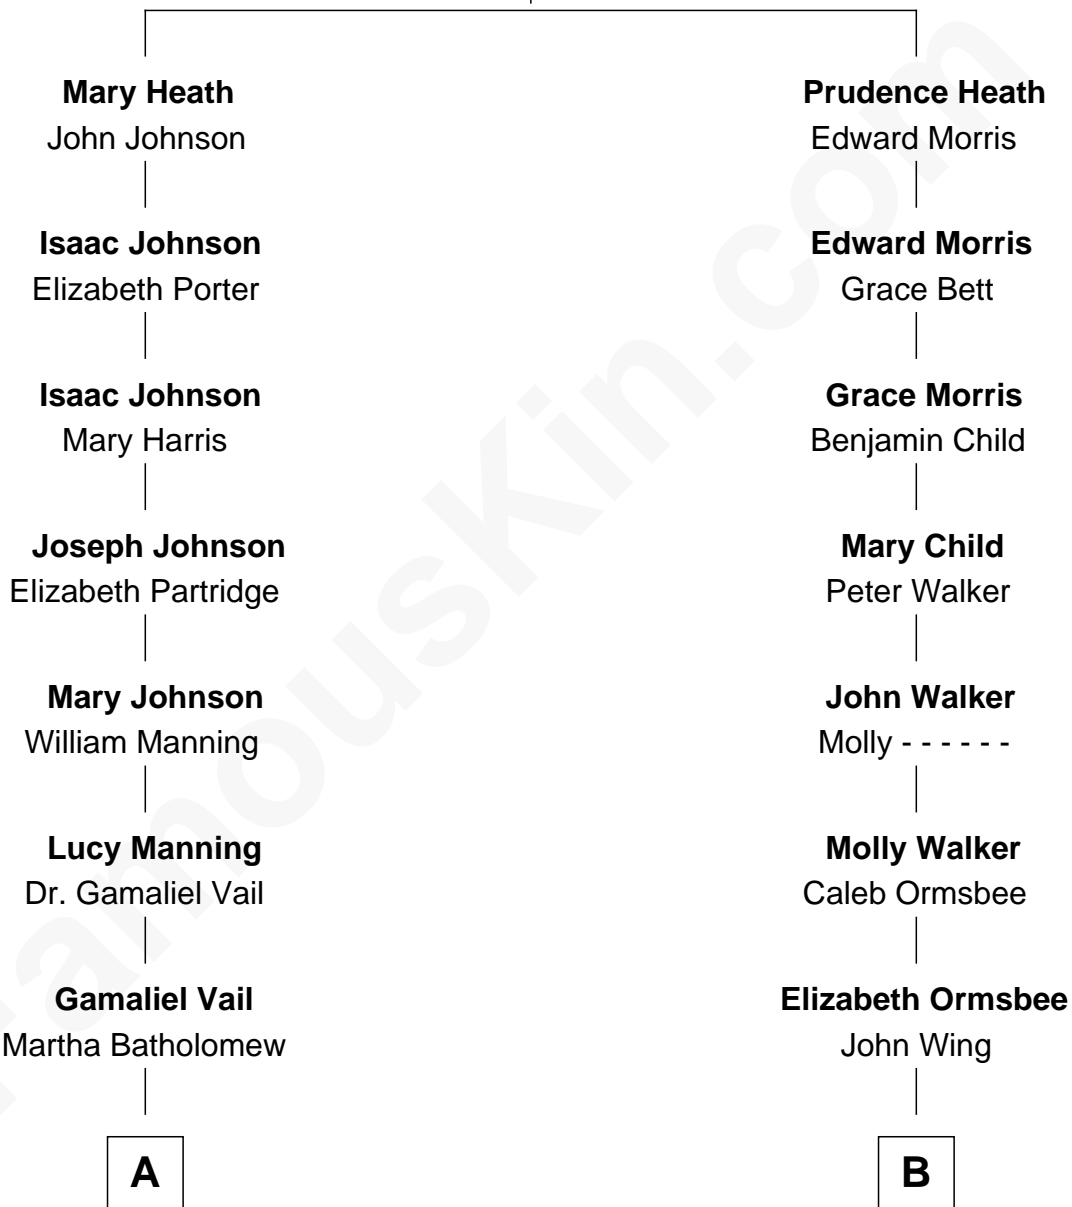

FamousKin.com Relationship Chart of

Donny Osmond

Singer, Actor and Dancer

11th cousin of

Harry Chapin

Singer and Songwriter

William Heath

Agnes Cheney

A

Isaac Hawk Vail
Tyresha Ann Beeler

Martha Tyresha Vail
Thomas Lorenzo Van Noy

Agnes LaVerna Van Noy
Rulon Osmond

George Viri Osmond
Olive May Davis

Donny Osmond
Singer, Actor and Dancer

B

Sarah Hunt Wing
Humeston Chapin