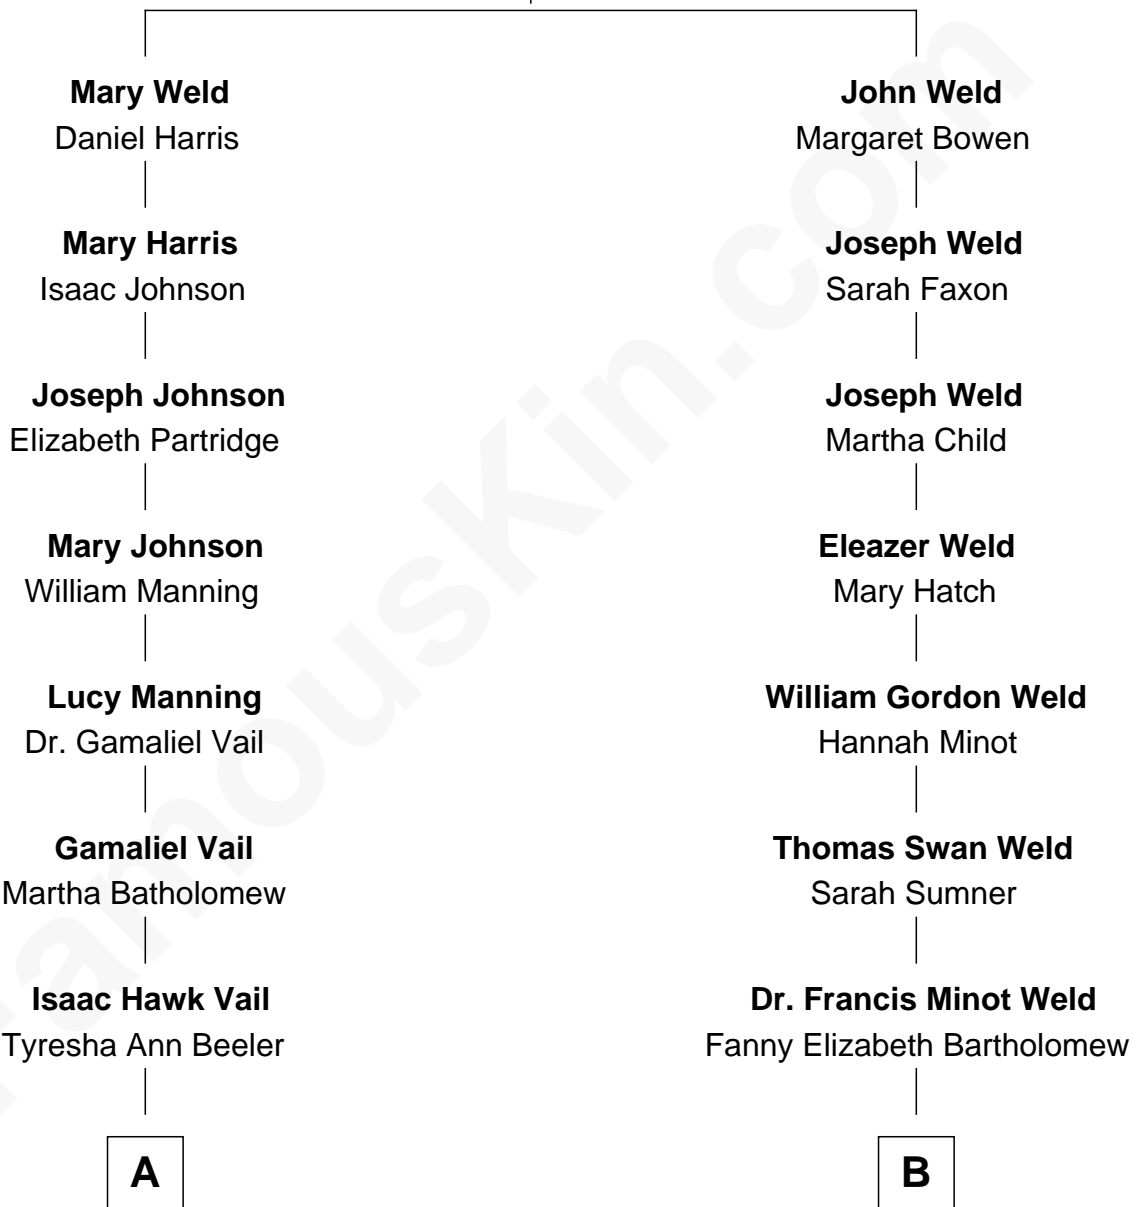

# FamousKin.com Relationship Chart of

**Donny Osmond**

*Singer, Actor and Dancer*

9th cousin 1 time removed of

**Bill Weld**

*68th Governor of Massachusetts*

**Joseph Weld**  
Elizabeth Wise

**A**

**Martha Tyresha Vail**  
Thomas Lorenzo Van Noy

**Agnes LaVerna Van Noy**  
Rulon Osmond

**George Viril Osmond**  
Olive May Davis

**Donny Osmond**  
*Singer, Actor and Dancer*

**B**

**Francis Minot Weld**  
Margaret Low White

**David Weld**  
Mary Blake Nichols

**Bill Weld**  
*68th Governor of Massachusetts*