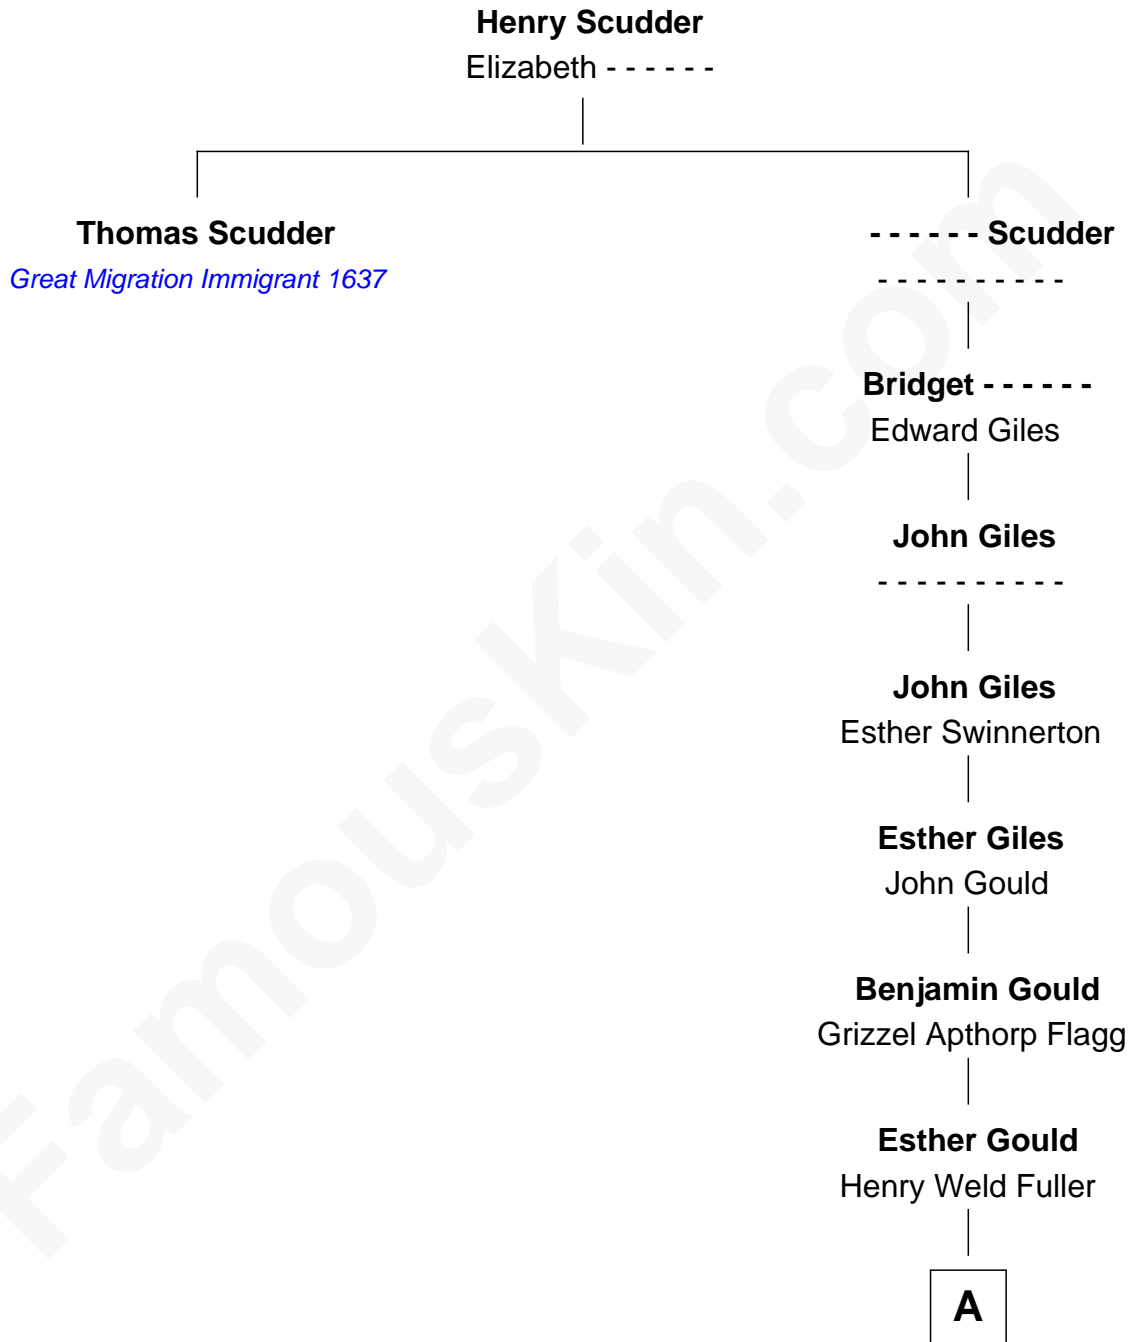

FamousKin.com

Relationship Chart of

Thomas Scudder

(c1586 - c1658) Great Migration Immigrant 1637

6th great-granduncle of

Melville Fuller

8th Chief Justice of the U.S. Supreme Court

A

Frederick Augustus Fuller

Catherine Martin Weston

Melville Fuller

8th U.S. Chief Justice

FamousKin.com