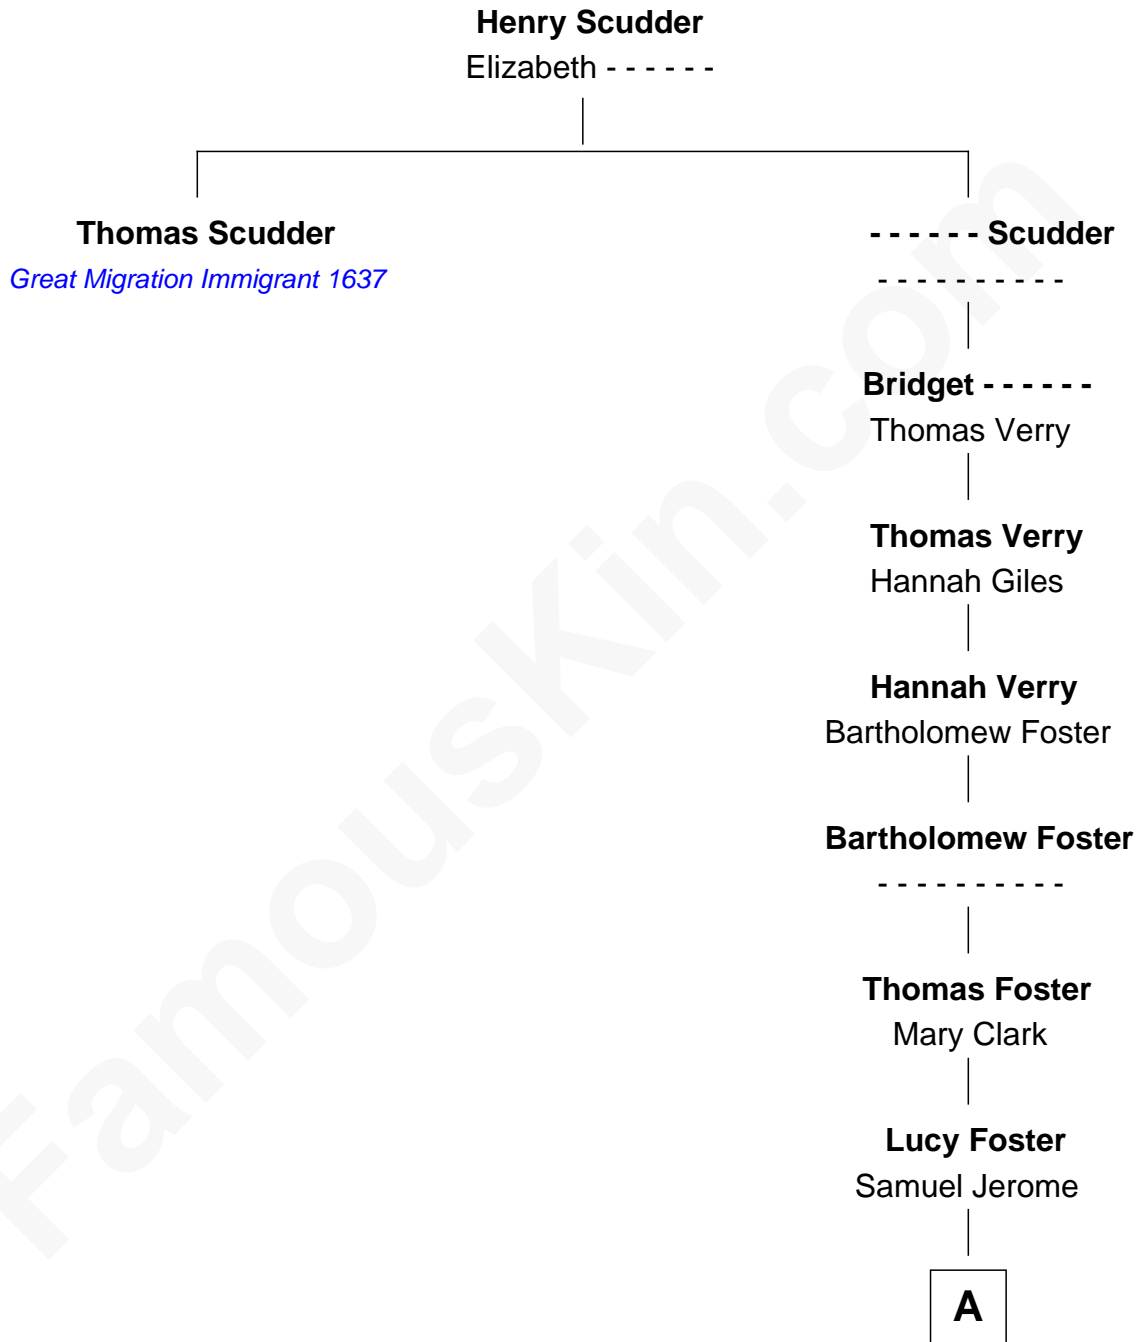

FamousKin.com Relationship Chart of

Thomas Scudder

(c1586 - c1658) *Great Migration Immigrant 1637*

9th great-granduncle of

Sir Winston Churchill

Prime Minister of the United Kingdom

A

|
Aaron Jerome

Elizabeth Ball

|
Isaac Jerome

Aurora Murray

|
Leonard Walter Jerome

Clarissa Hall

|
Jeanette Jerome

Randolph Henry Spencer-Churchill

|
Sir Winston Churchill

Prime Minister of the United Kingdom