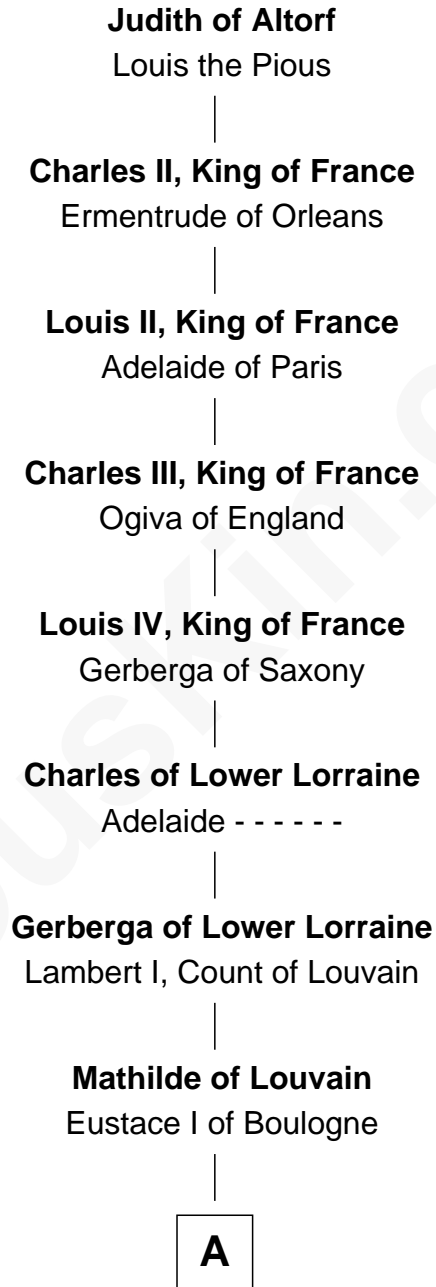

FamousKin.com Relationship Chart of

Judith of Altorf

(- 0843)

11th Great-grandmother of

William de Huntingfield

Magna Carta Surety

A

—
Lambert II of Lens
Adelaide of Normandy

—
Judith of Lens
Waltheof II of Northumbria

—
Maud of Northumberland
Simon I de St. Liz

—
Maud de St. Liz
Saher I de Quincy

—
Alice de St. Liz
Roger de Huntingfield

—
William de Huntingfield
Magna Carta Surety