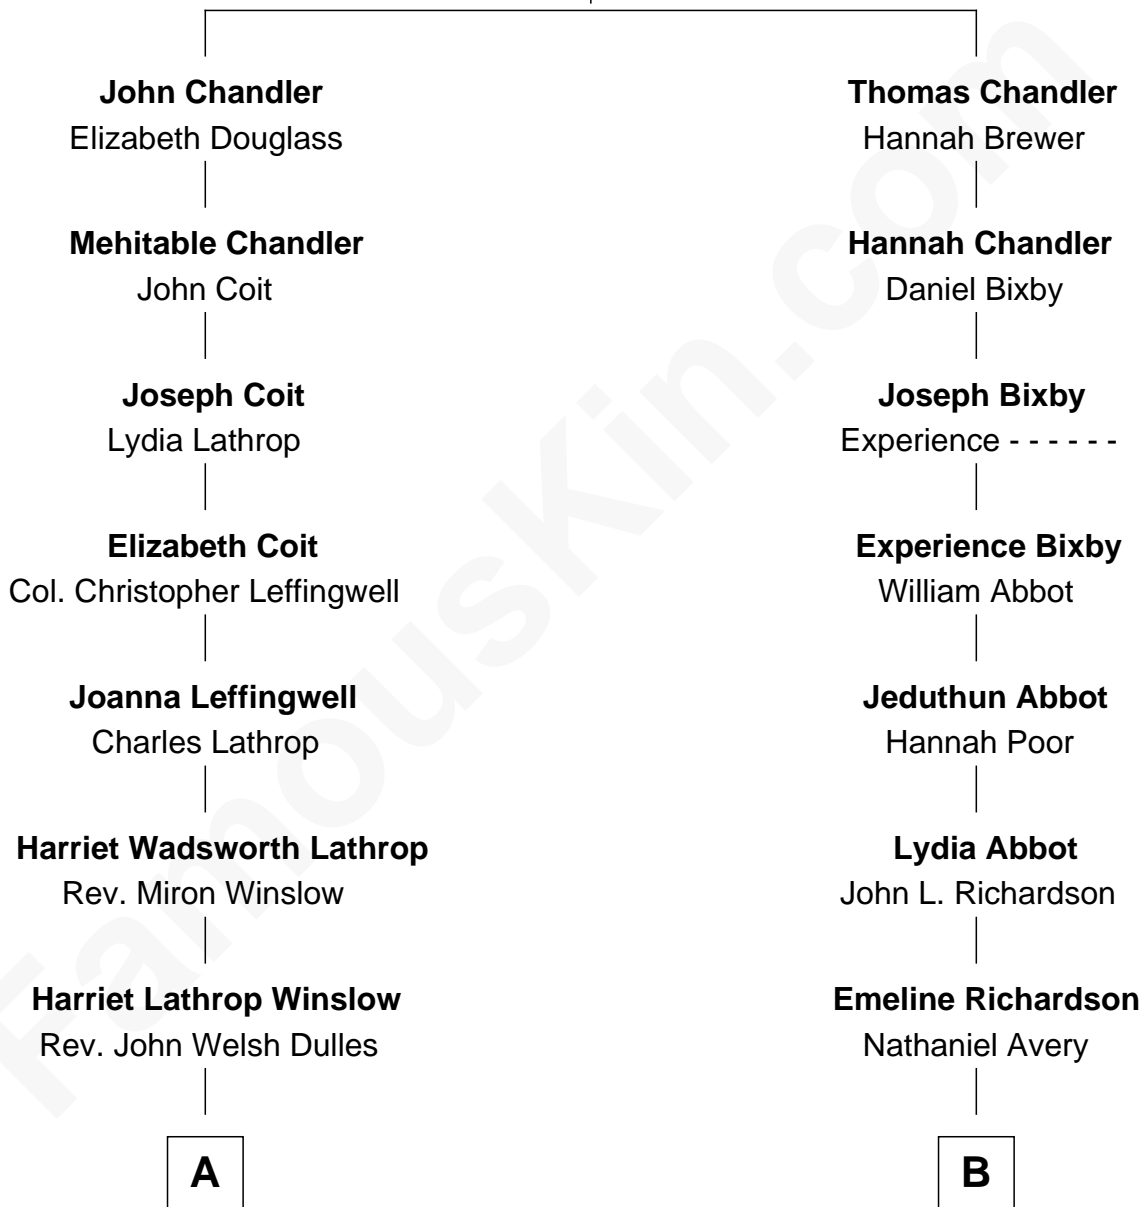

FamousKin.com Relationship Chart of

Allen Dulles

5th Director of the C.I.A.

8th cousin 3 times removed of

Mickey Rourke

Movie Actor

William Chandler

Annis Bayford

A

Allen Macy Dulles

Edith Foster

Allen Dulles

5th Director of the C.I.A.

B

Victoria Nancy Avery

Joshua George Fitts

Maud Alice Fitts

Joseph Clinton Carleton

Hazel May Carleton

Leonard Ernest Cameron

Annette Elizabeth Cameron

Philip Andrew Rourke

Mickey Rourke

Movie Actor