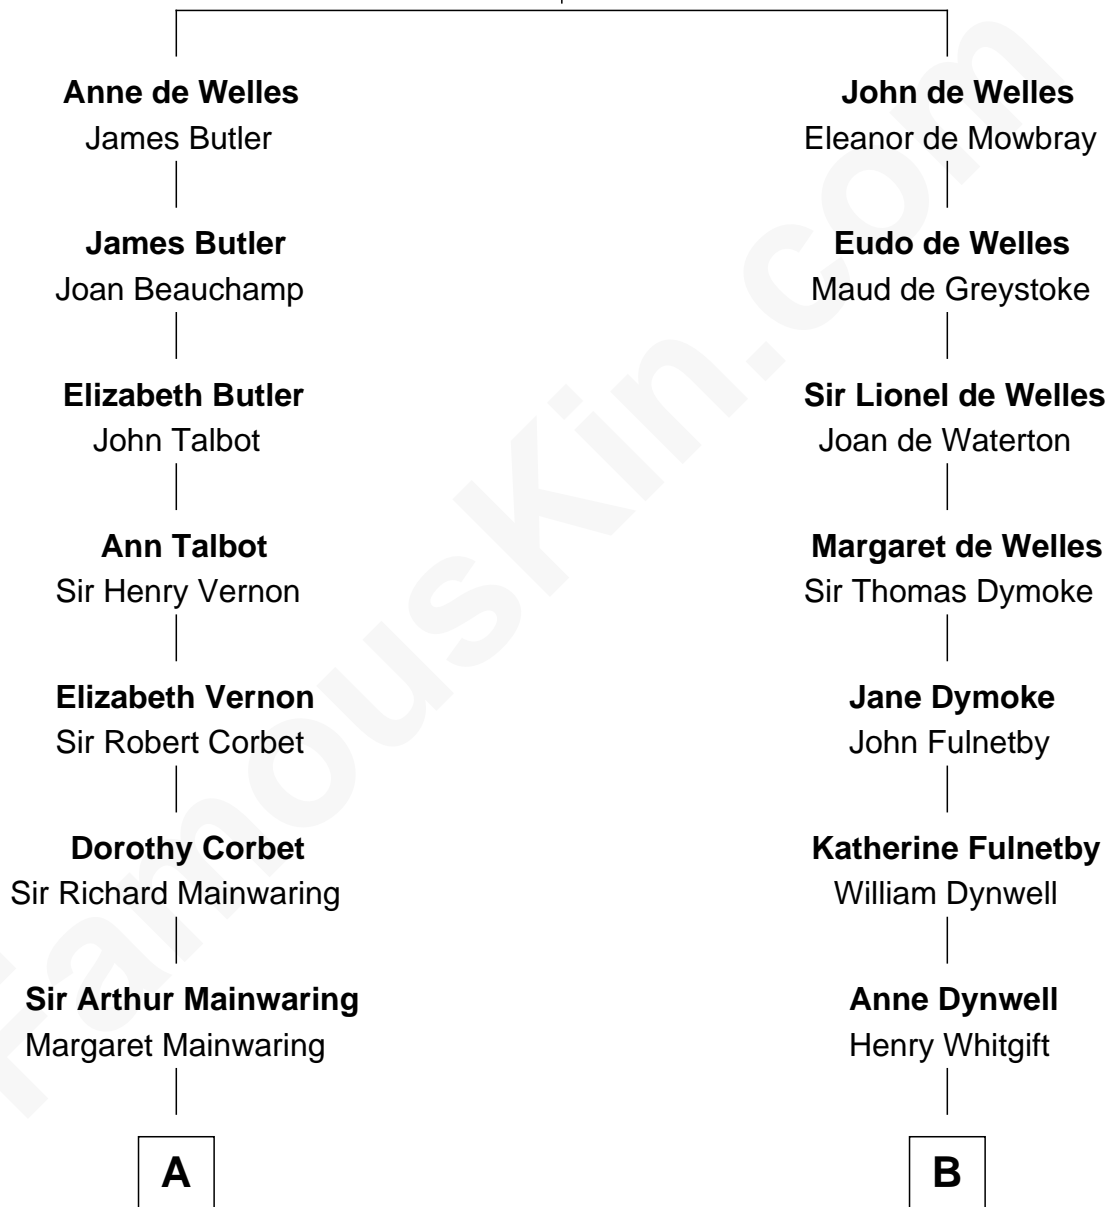

# FamousKin.com Relationship Chart of

**Allen Dulles**

*5th Director of the C.I.A.*

18th cousin 1 time removed of

**Owen Brewster**

*54th Governor of Maine*

**John de Welles**

Maud de Roos

**C**

**Allen Macy Dulles**

Edith Foster

**Allen Dulles**

*5th Director of the C.I.A.*

**D**

**Owen W. Bridges**

Lydia A. -----

**Carrie S. Bridges**

William Edmund Brewster

**Owen Brewster**

*54th Governor of Maine*

FamousKin.com