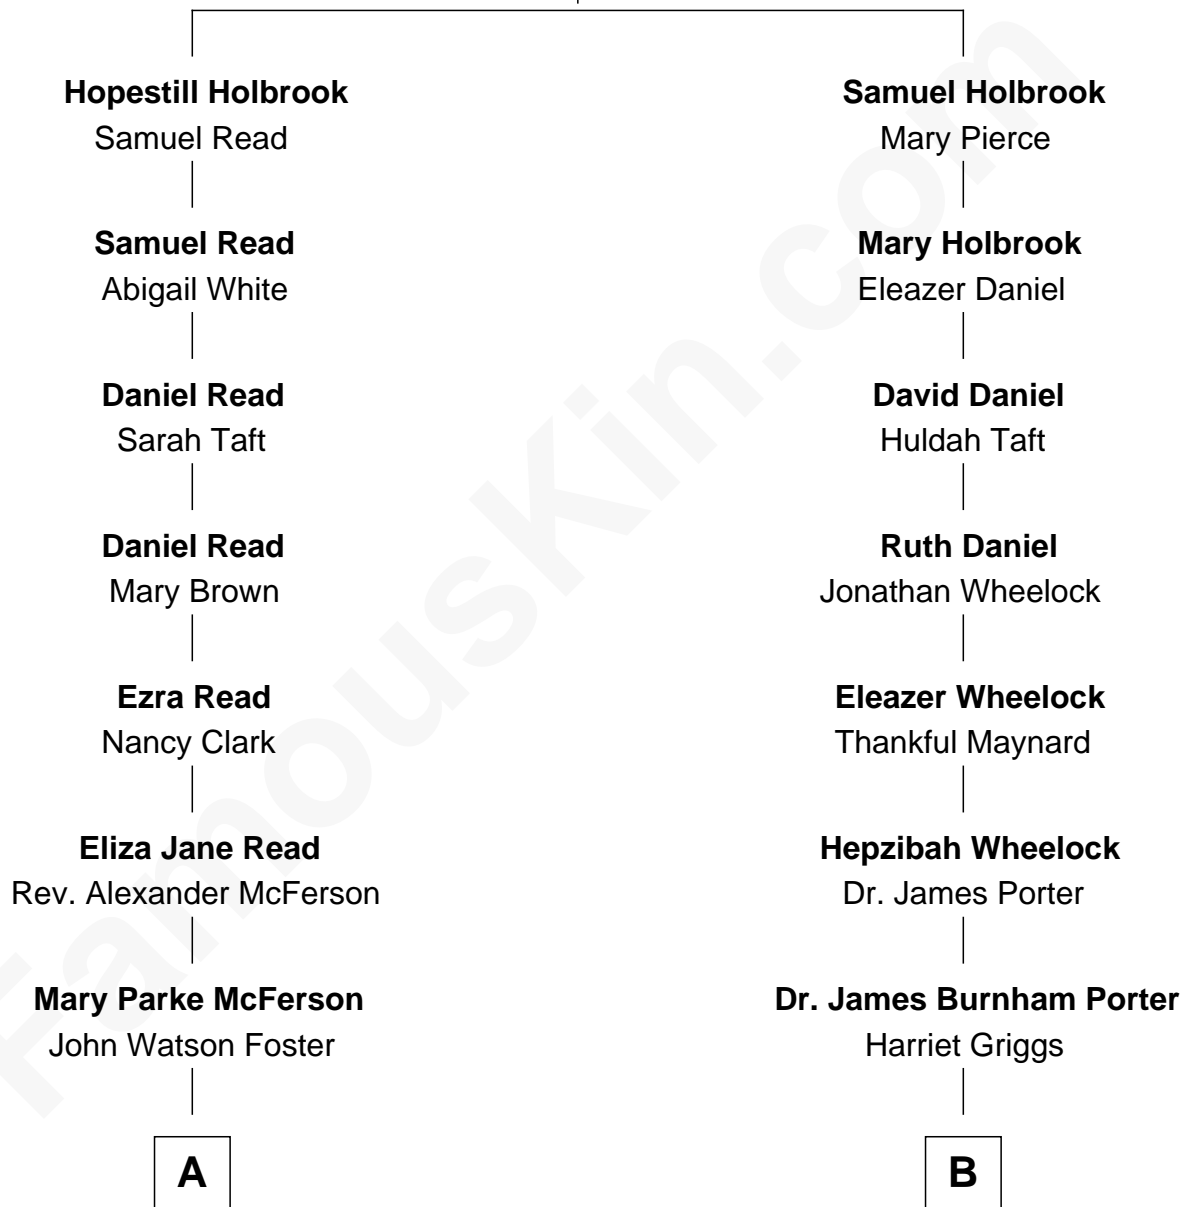

# FamousKin.com Relationship Chart of

**Allen Dulles**

*5th Director of the C.I.A.*

8th cousin 2 times removed of

**Story Musgrave**

*NASA Astronaut*

**William Holbrook**

Elizabeth Pitts

**A**

**Edith Foster**  
Allen Macy Dulles

**Allen Dulles**  
*5th Director of the C.I.A.*

**B**

**Dr. Charles Burnham Porter**  
Harriett Ann Allen

**Edith Elise Porter**  
Dr. Percy B. Musgrave

**Percy Musgrave**  
Marguerite Swann

**Story Musgrave**  
*NASA Astronaut*

FamousKin.com