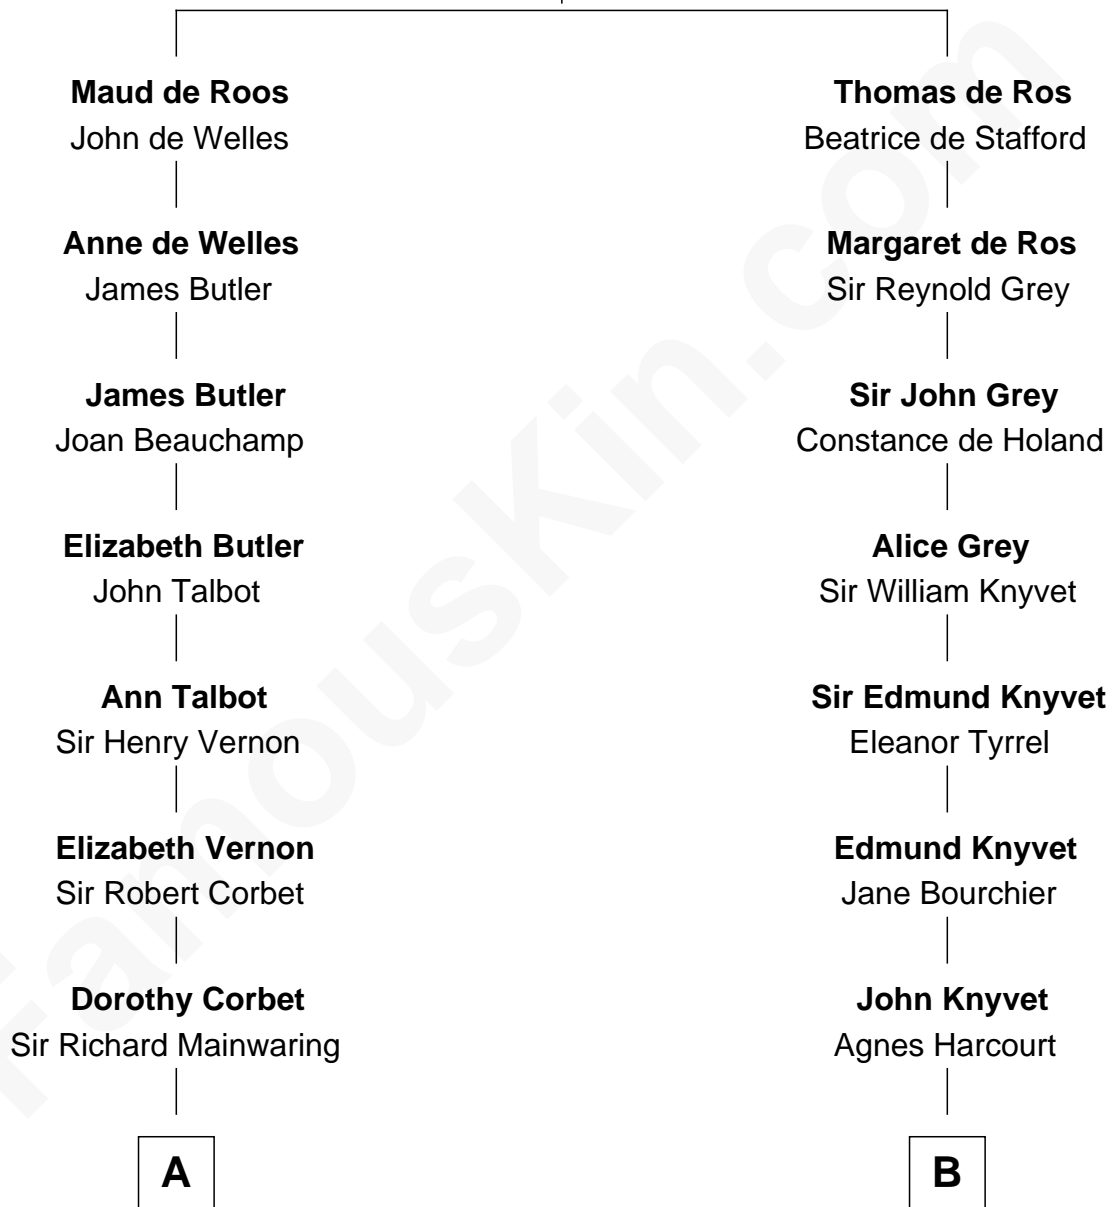

FamousKin.com Relationship Chart of

Allen Dulles

5th Director of the C.I.A.

19th cousin 1 time removed of

Story Musgrave

NASA Astronaut

Sir William de Ros
Margery de Badlesmere

C

Harriet Lathrop Winslow
Rev. John Welsh Dulles

Allen Macy Dulles
Edith Foster

Allen Dulles
5th Director of the C.I.A.

D

Edward Gray
Elizabeth Gray Story

Marguerite Gray
John Butler Swann

Marguerite Swann
Percy Musgrave

Story Musgrave
NASA Astronaut

FamousKin.com