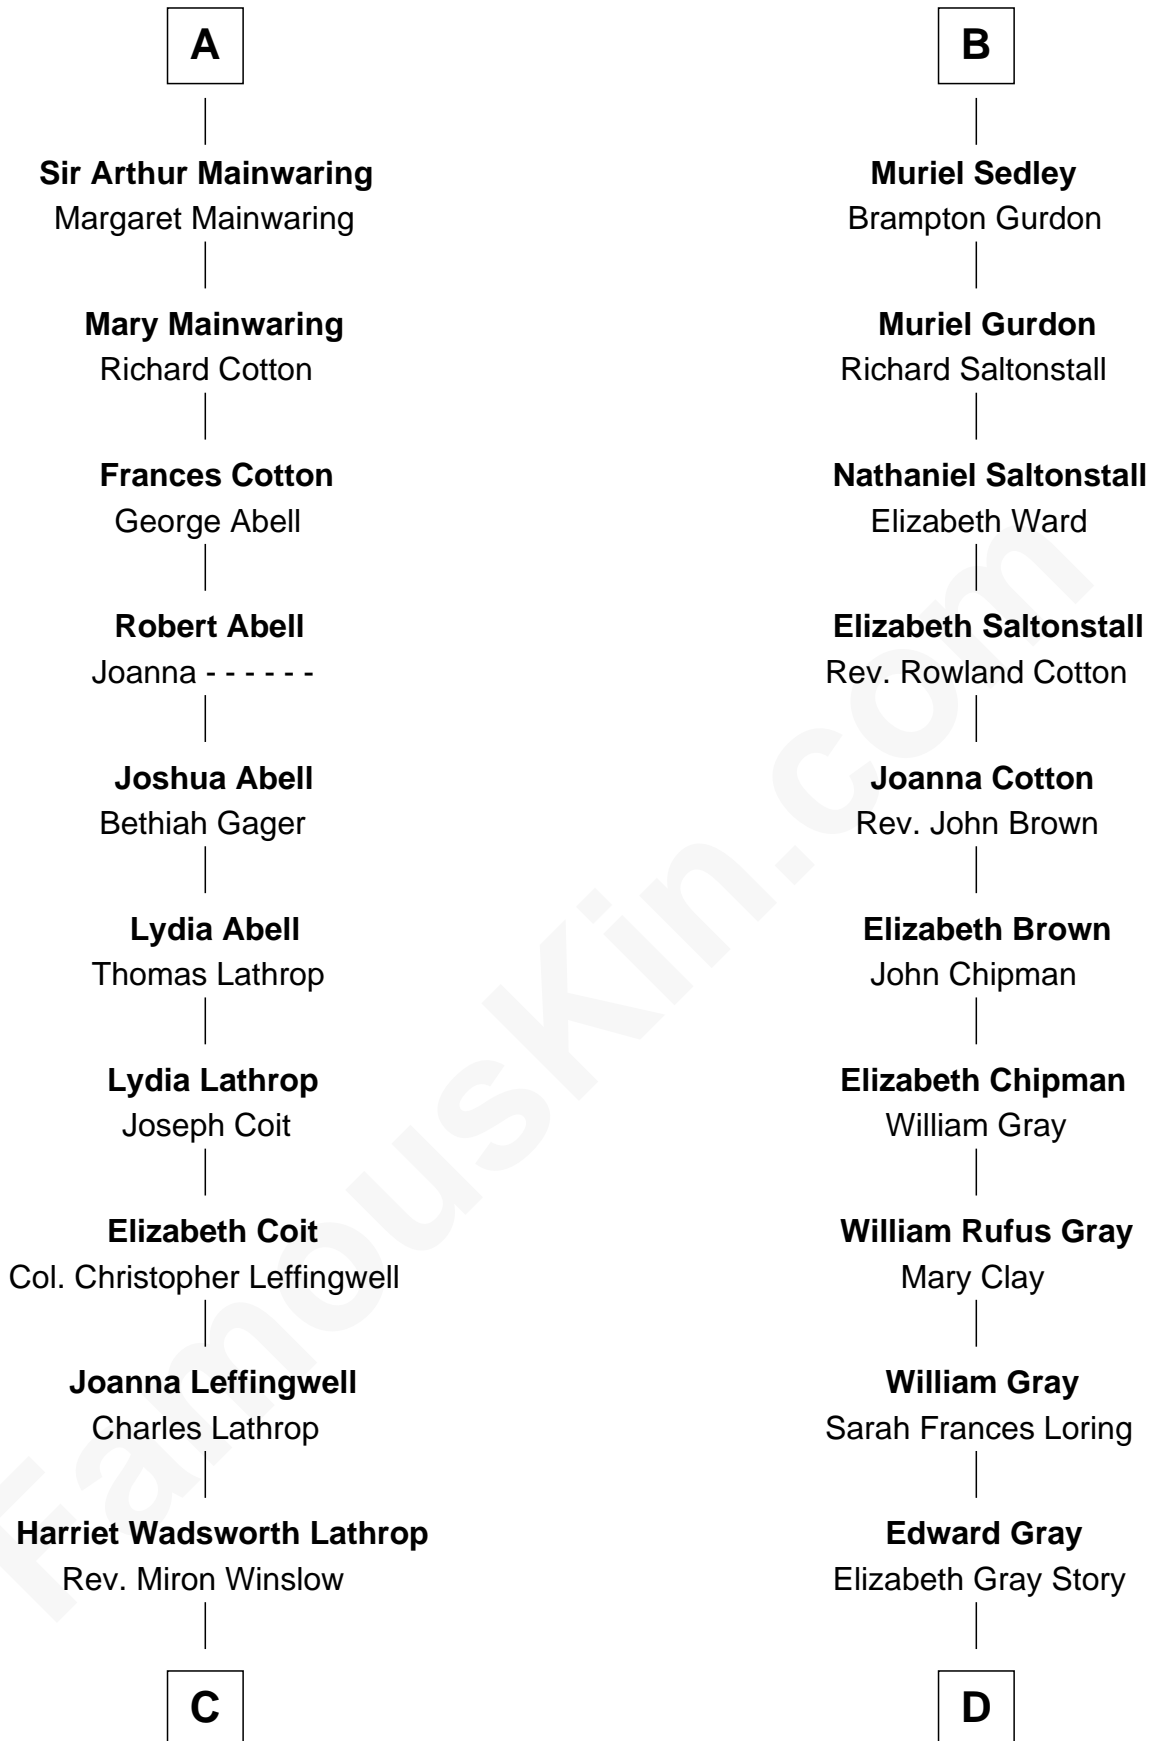

FamousKin.com Relationship Chart of

Allen Dulles

5th Director of the C.I.A.

19th cousin of

Story Musgrave

NASA Astronaut

John de Mowbray
Elizabeth de Segrave

C

Harriet Lathrop Winslow
Rev. John Welsh Dulles

Allen Macy Dulles
Edith Foster

Allen Dulles
5th Director of the C.I.A.

D

Marguerite Gray
John Butler Swann

Marguerite Swann
Percy Musgrave

Story Musgrave
NASA Astronaut