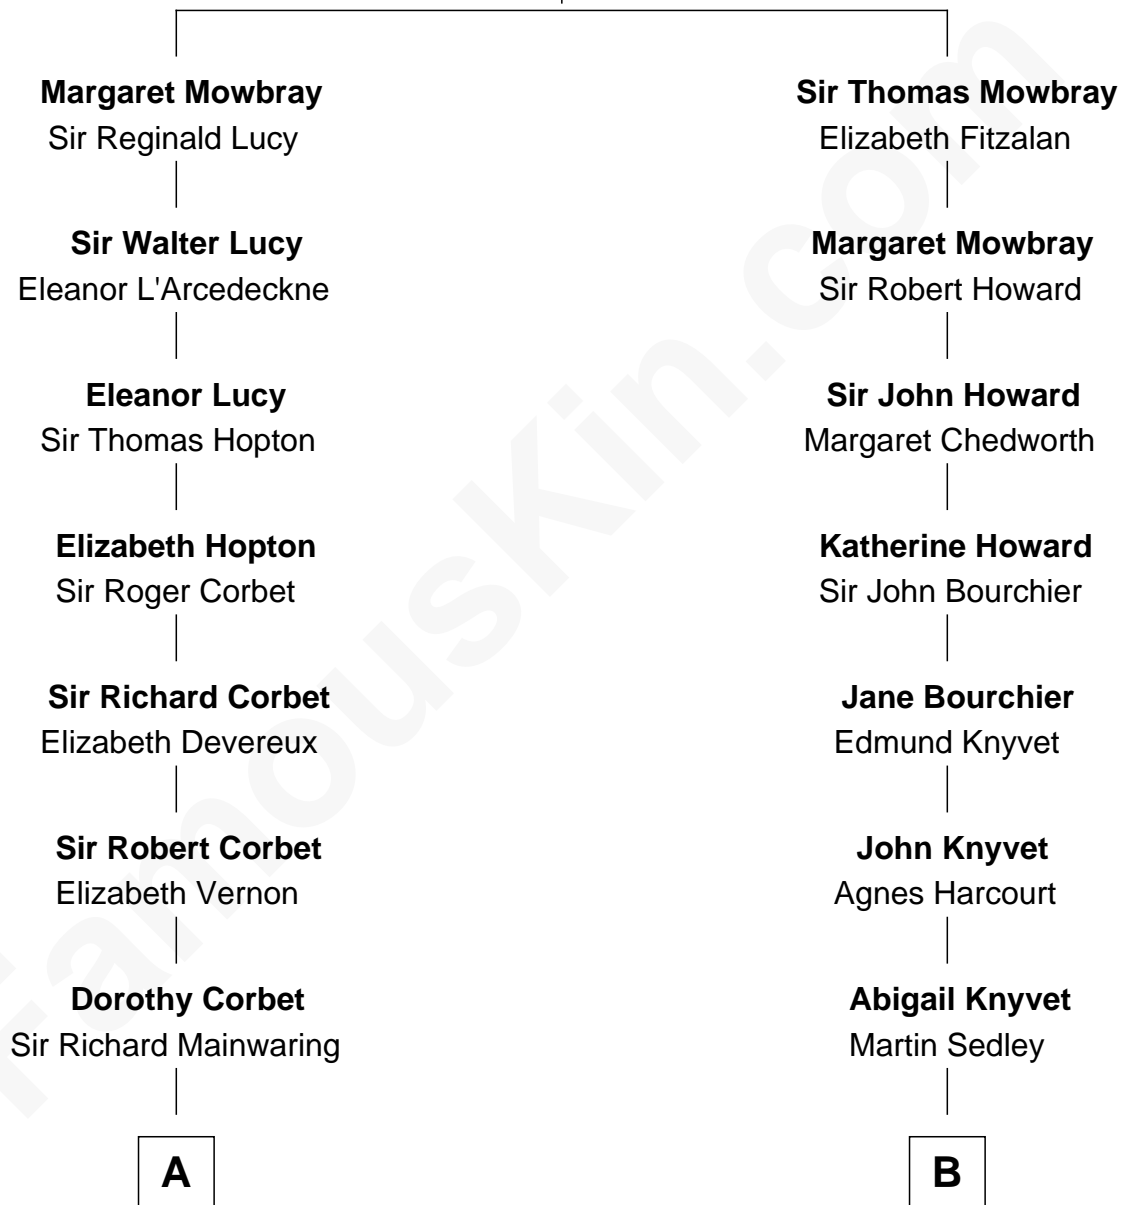

FamousKin.com Relationship Chart of

Allen Dulles

5th Director of the C.I.A.

19th cousin of

Story Musgrave

NASA Astronaut

John de Mowbray
Elizabeth de Segrave

C

Harriet Lathrop Winslow
Rev. John Welsh Dulles

Allen Macy Dulles
Edith Foster

Allen Dulles
5th Director of the C.I.A.

D

Marguerite Gray
John Butler Swann

Marguerite Swann
Percy Musgrave

Story Musgrave
NASA Astronaut