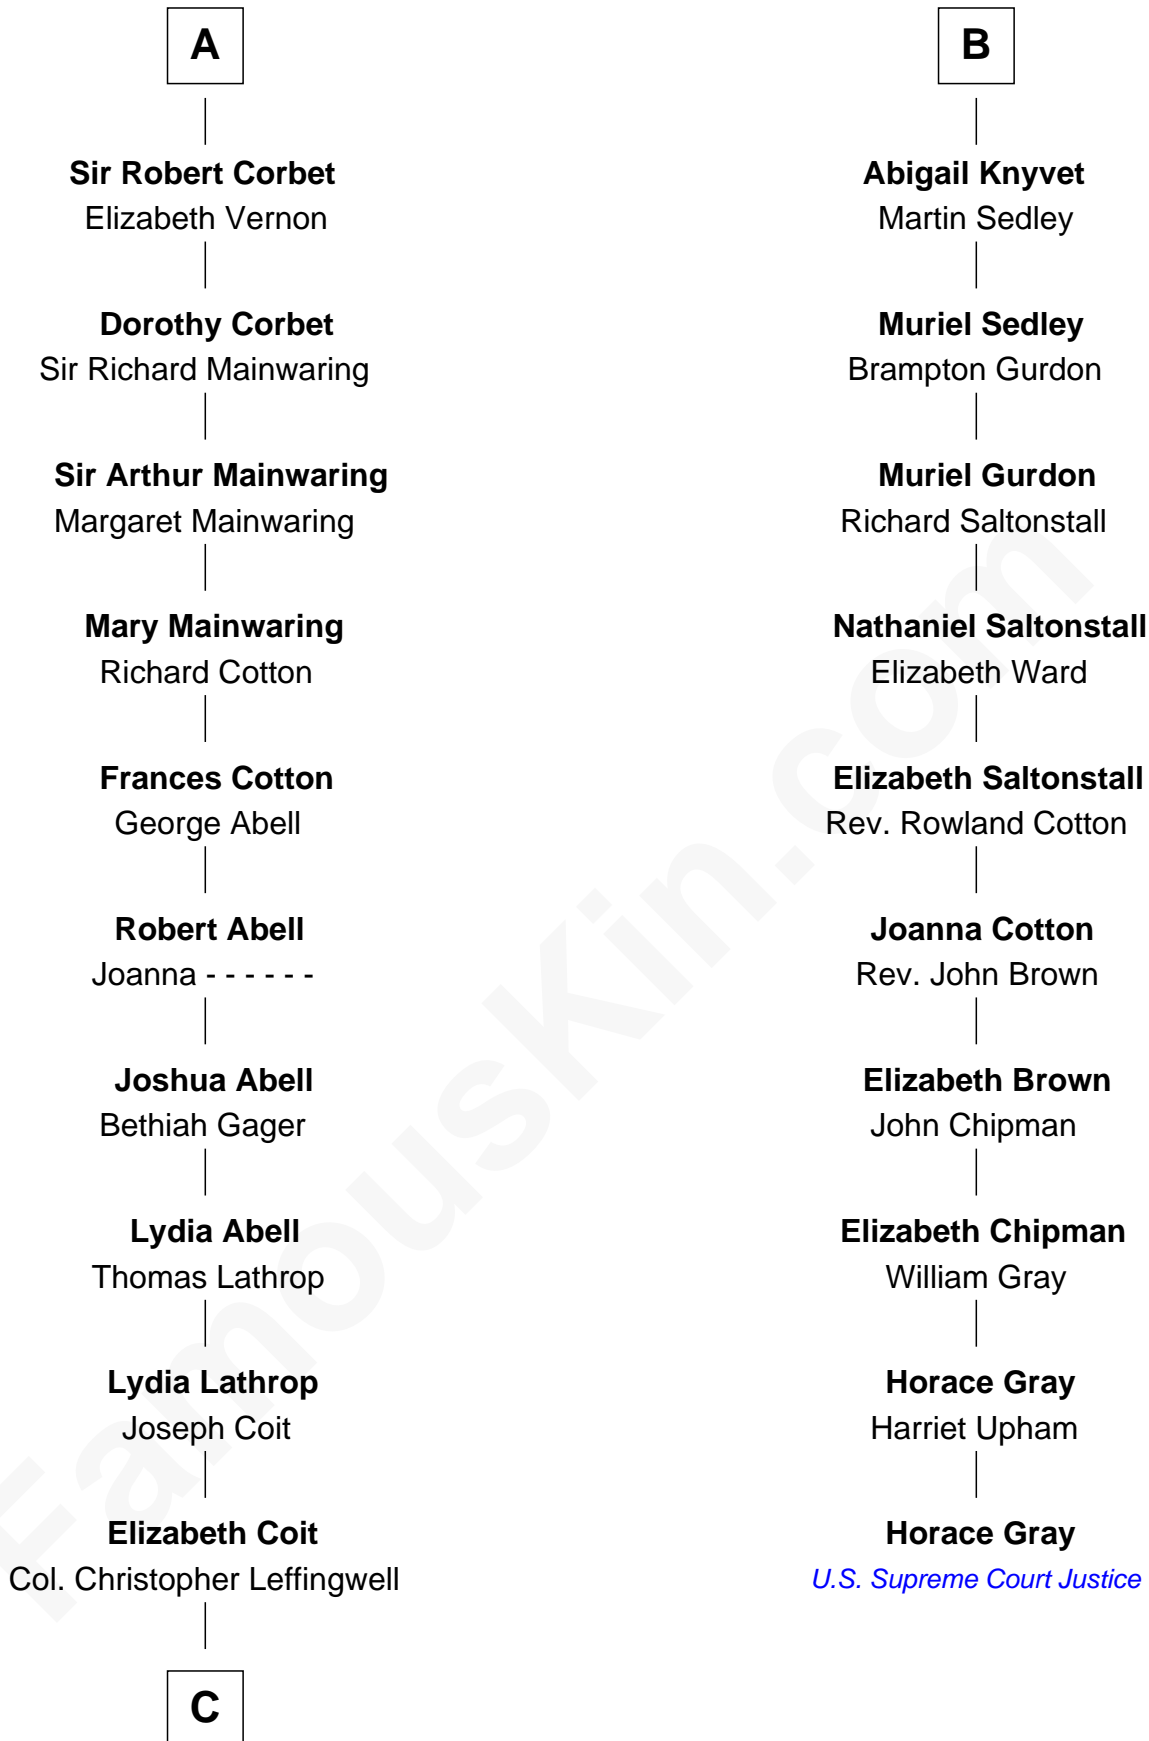

# FamousKin.com Relationship Chart of

**Allen Dulles**

*5th Director of the C.I.A.*

16th cousin 5 times removed of

**Horace Gray**

*U.S. Supreme Court Justice*

**C**

—  
**Joanna Leffingwell**

Charles Lathrop

—  
**Harriet Wadsworth Lathrop**

Rev. Miron Winslow

—  
**Harriet Lathrop Winslow**

Rev. John Welsh Dulles

—  
**Allen Macy Dulles**

Edith Foster

—  
**Allen Dulles**