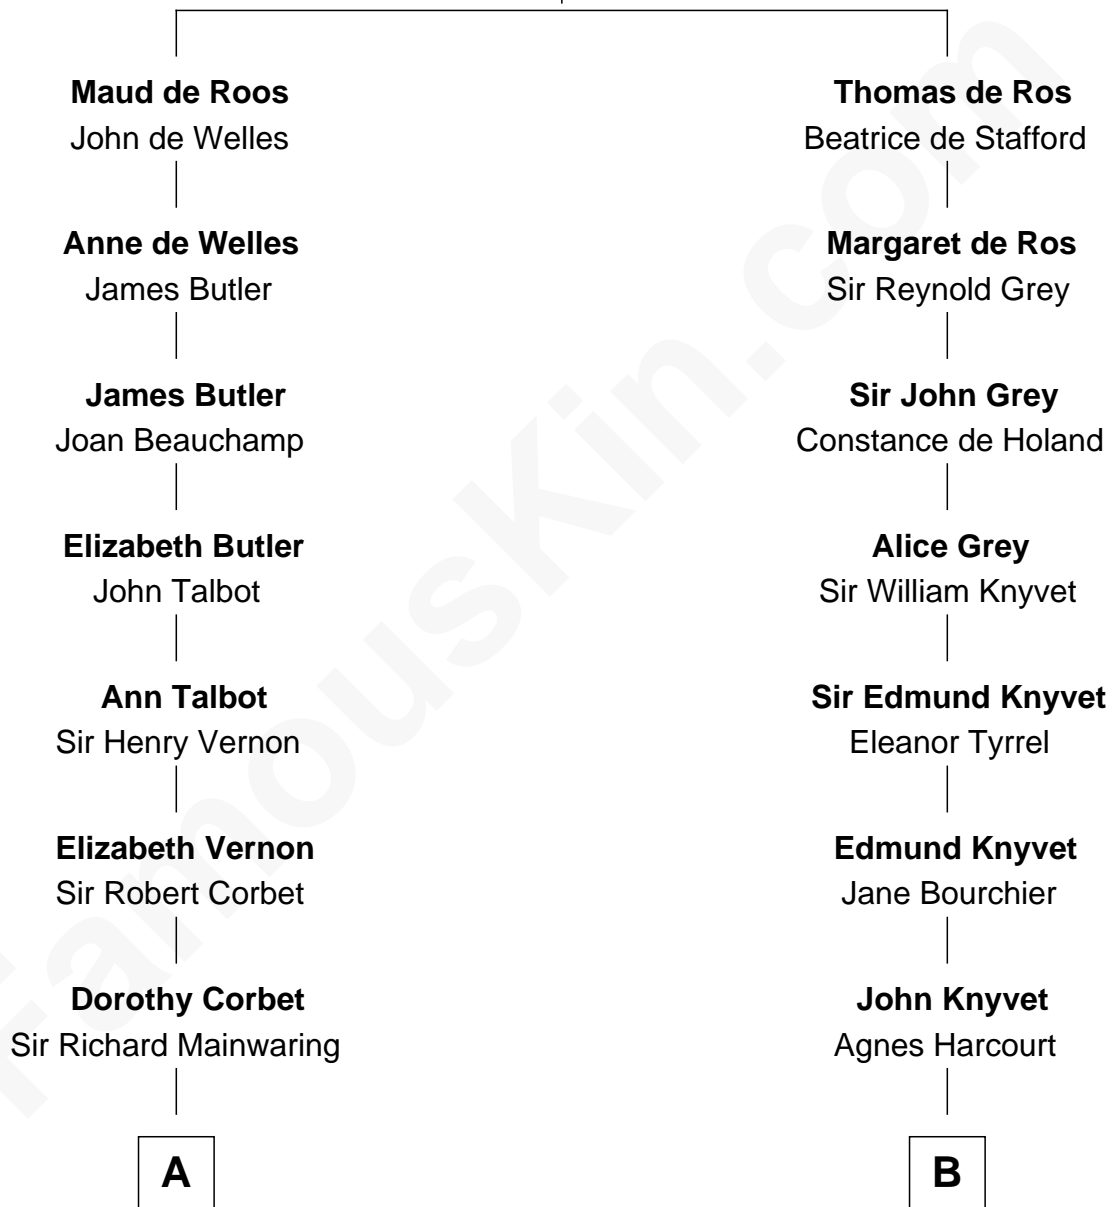

FamousKin.com Relationship Chart of

Allen Dulles

5th Director of the C.I.A.

16th cousin 3 times removed of

Horace Gray

U.S. Supreme Court Justice

Sir William de Ros
Margery de Badlesmere

C

—
Harriet Lathrop Winslow

Rev. John Welsh Dulles

—
Allen Macy Dulles

Edith Foster

—
Allen Dulles

5th Director of the C.I.A.

FamousKin.com