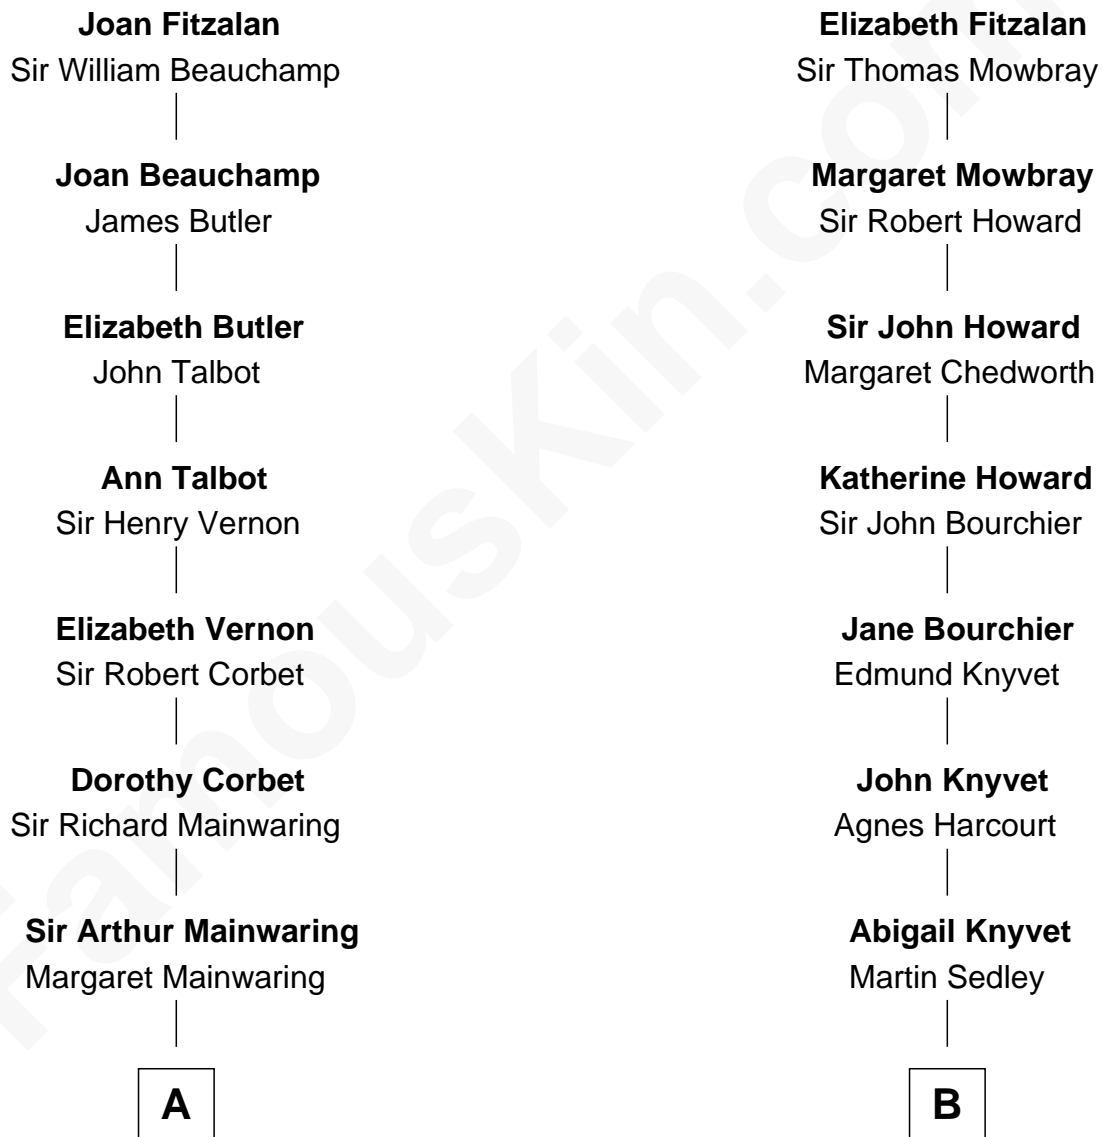

FamousKin.com Relationship Chart of

Allen Dulles

5th Director of the C.I.A.

15th cousin 3 times removed of

Horace Gray

U.S. Supreme Court Justice

Sir Richard Fitzalan

Elizabeth de Bohun