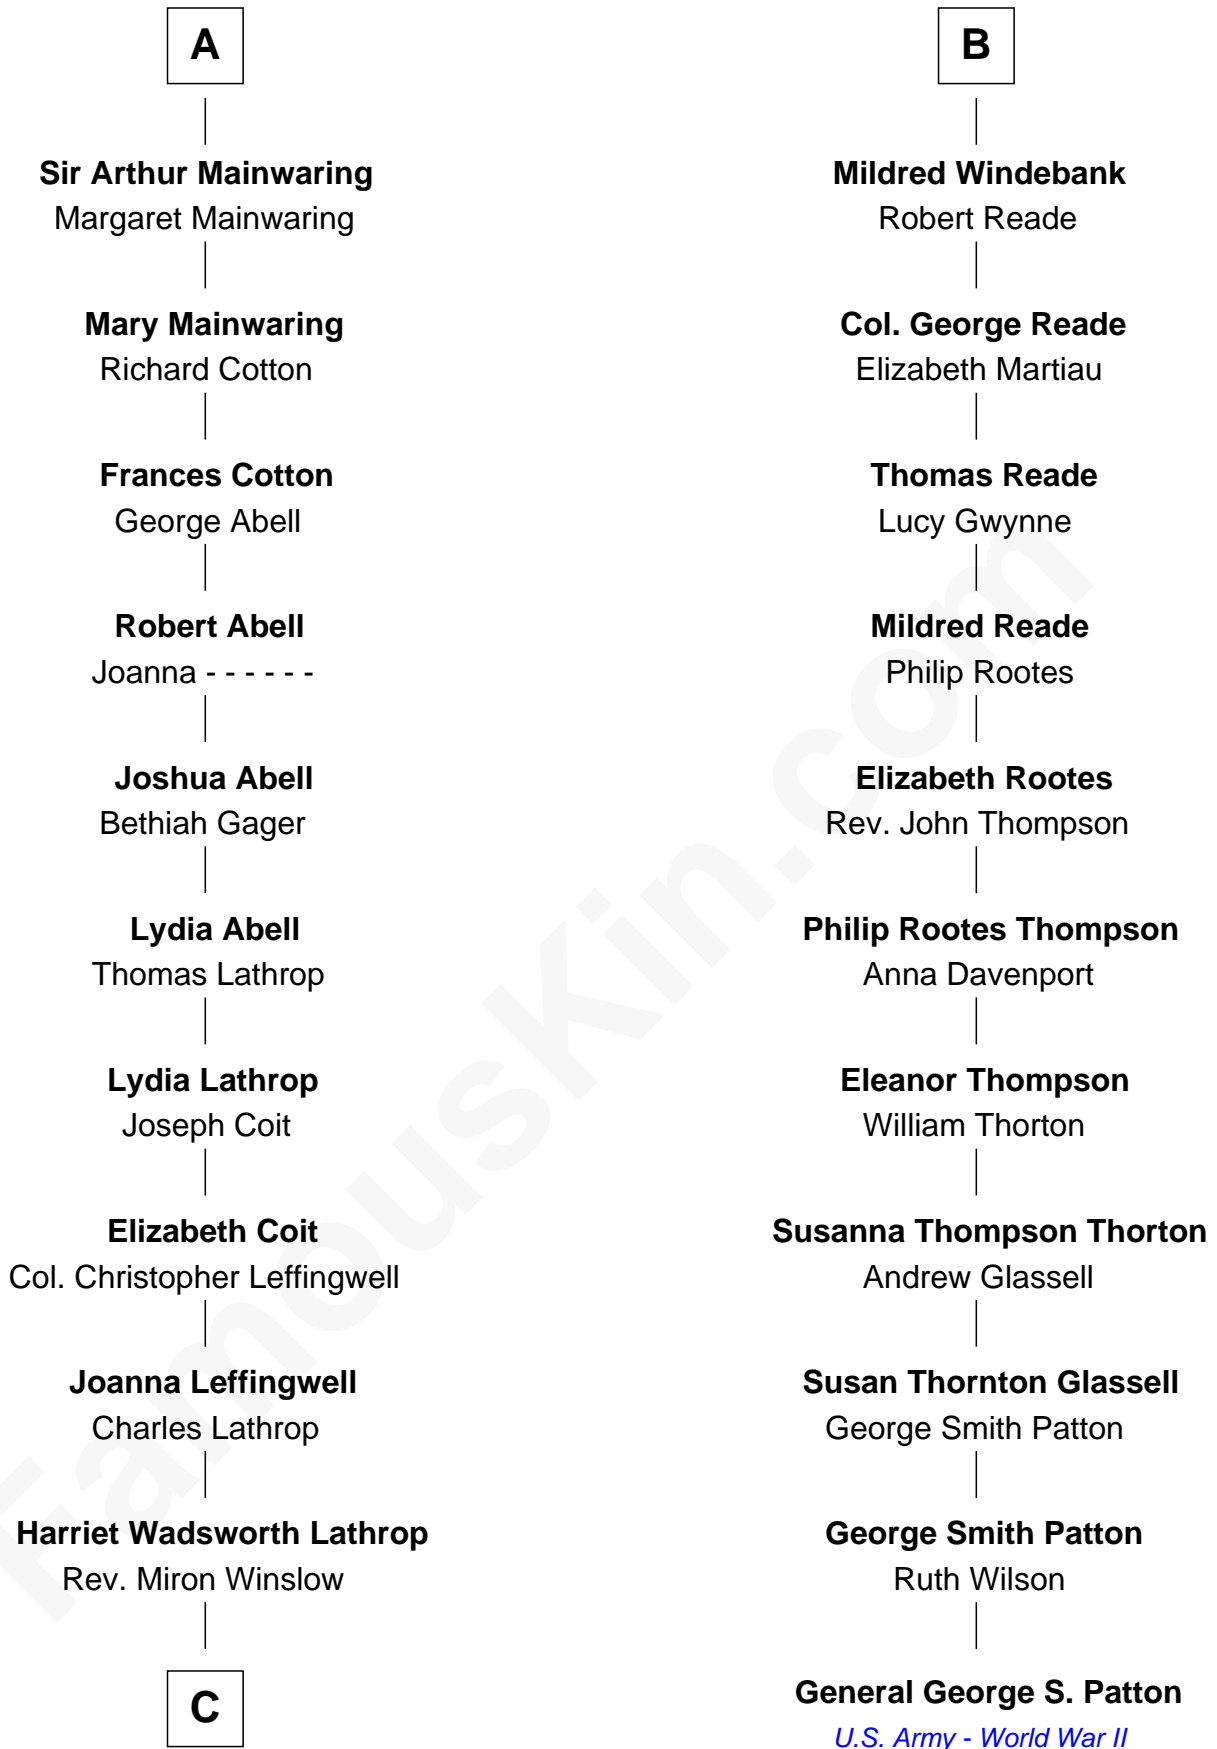

FamousKin.com Relationship Chart of

Allen Dulles

5th Director of the C.I.A.

17th cousin 2 times removed of

General George S. Patton

U.S. Army - World War II

C

—
Harriet Lathrop Winslow