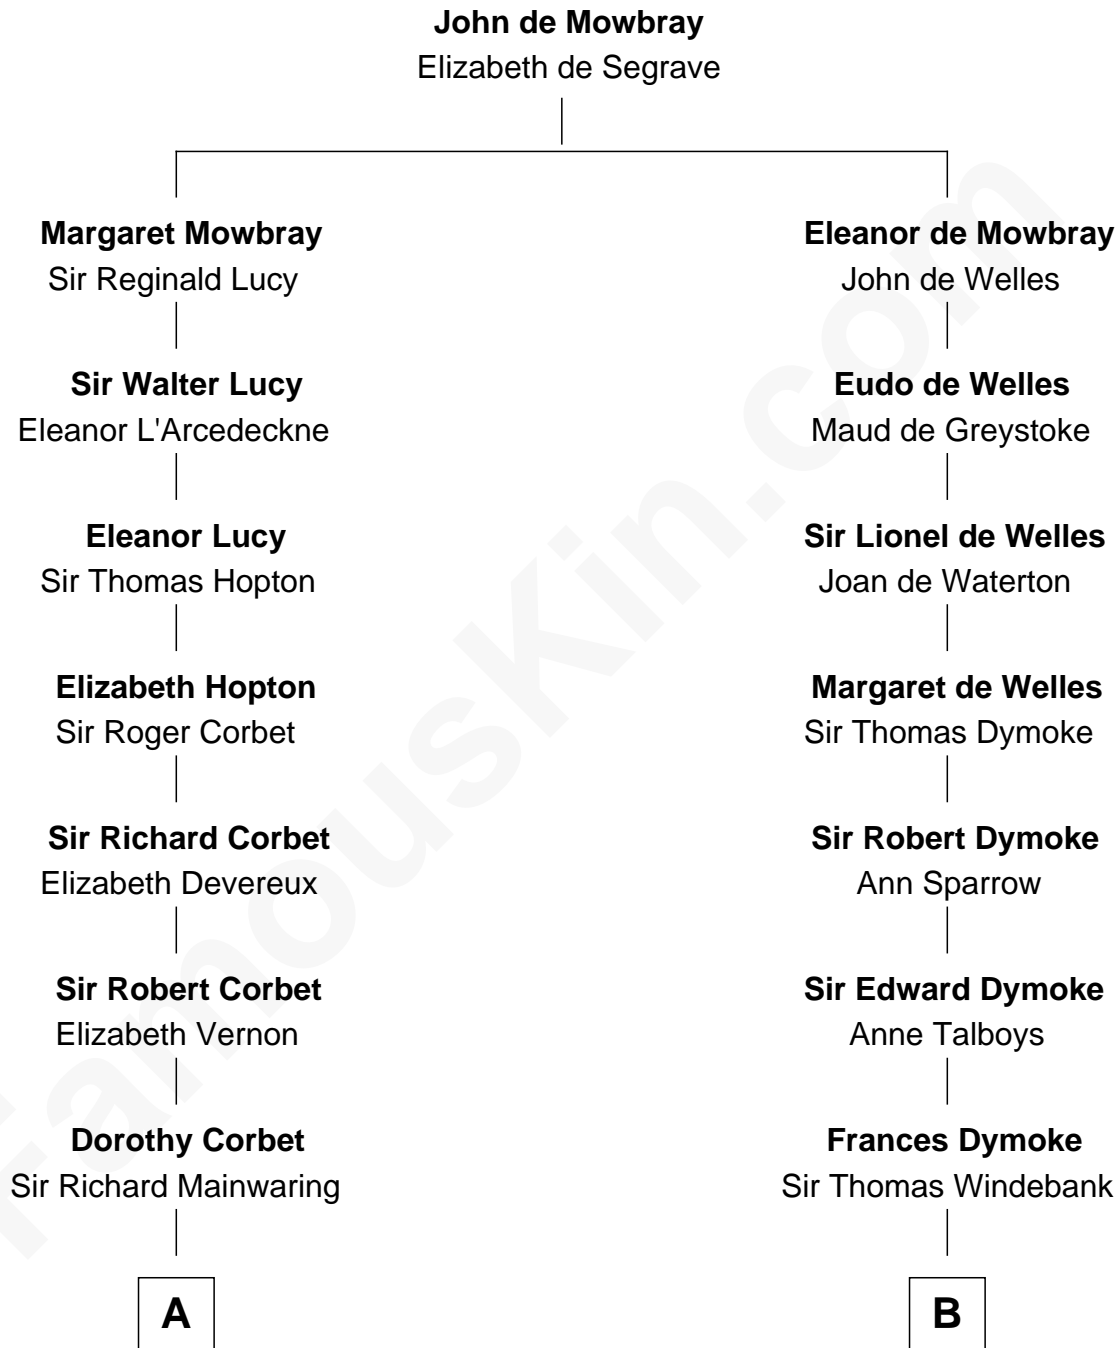

FamousKin.com Relationship Chart of

Allen Dulles

5th Director of the C.I.A.

17th cousin 2 times removed of

General George S. Patton

U.S. Army - World War II

C

—
Harriet Lathrop Winslow

Rev. John Welsh Dulles

—
Allen Macy Dulles

Edith Foster

—
Allen Dulles

5th Director of the C.I.A.

FamousKin.com