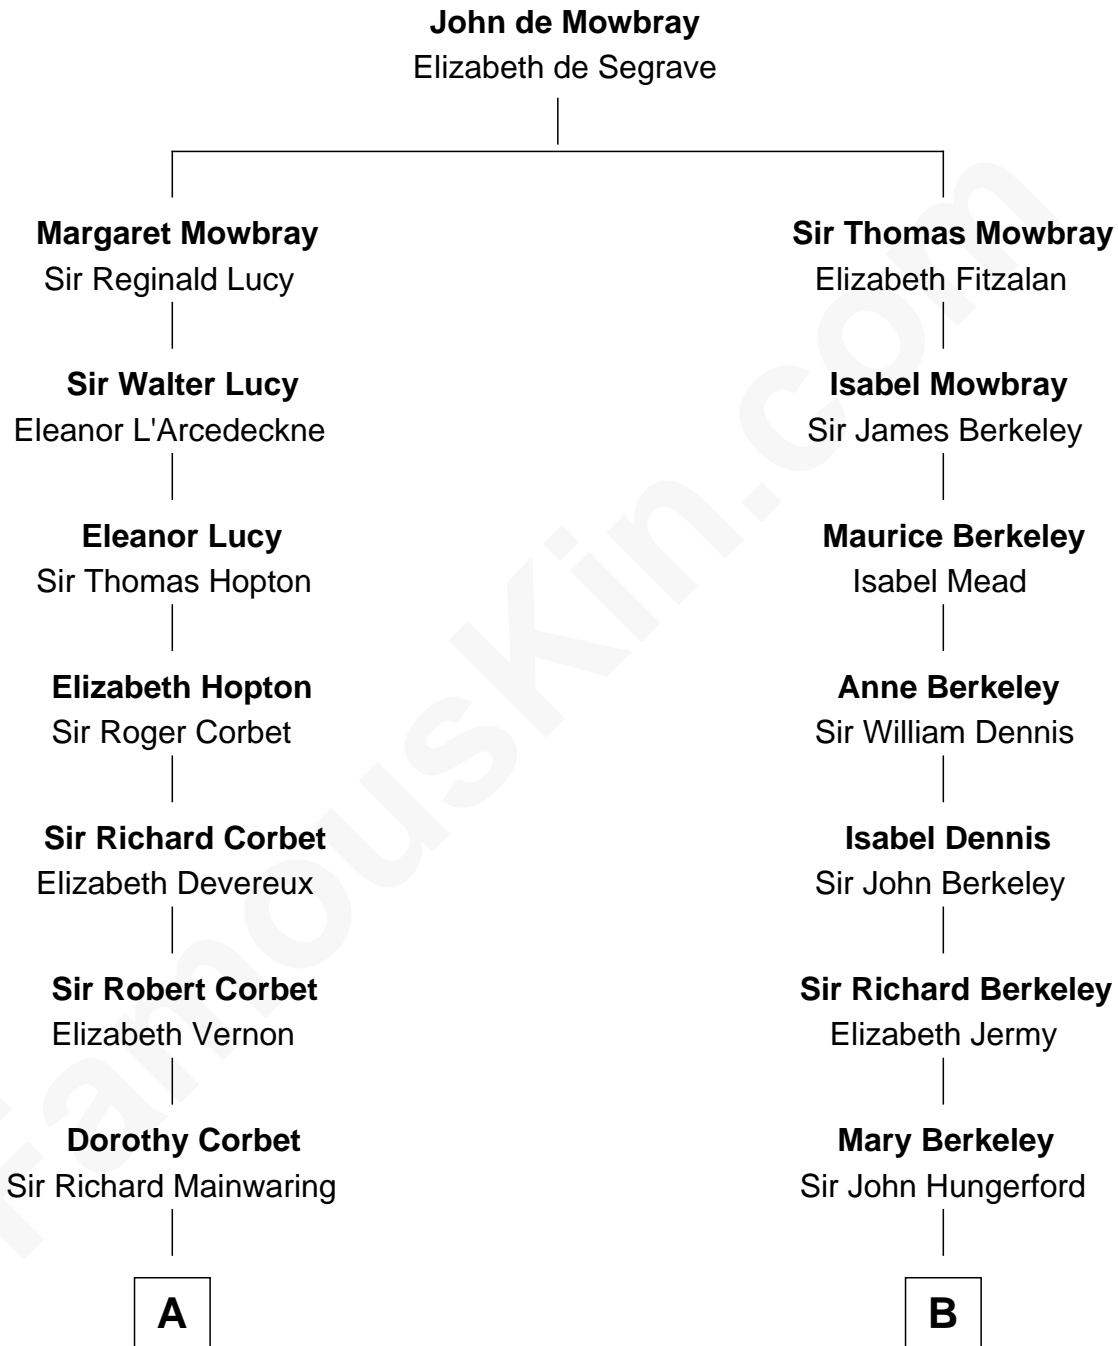

FamousKin.com Relationship Chart of

Allen Dulles

5th Director of the C.I.A.

19th cousin of

Warren Buffett

Chairman & CEO, Berkshire Hathaway

C

Harriet Lathrop Winslow
Rev. John Welsh Dulles