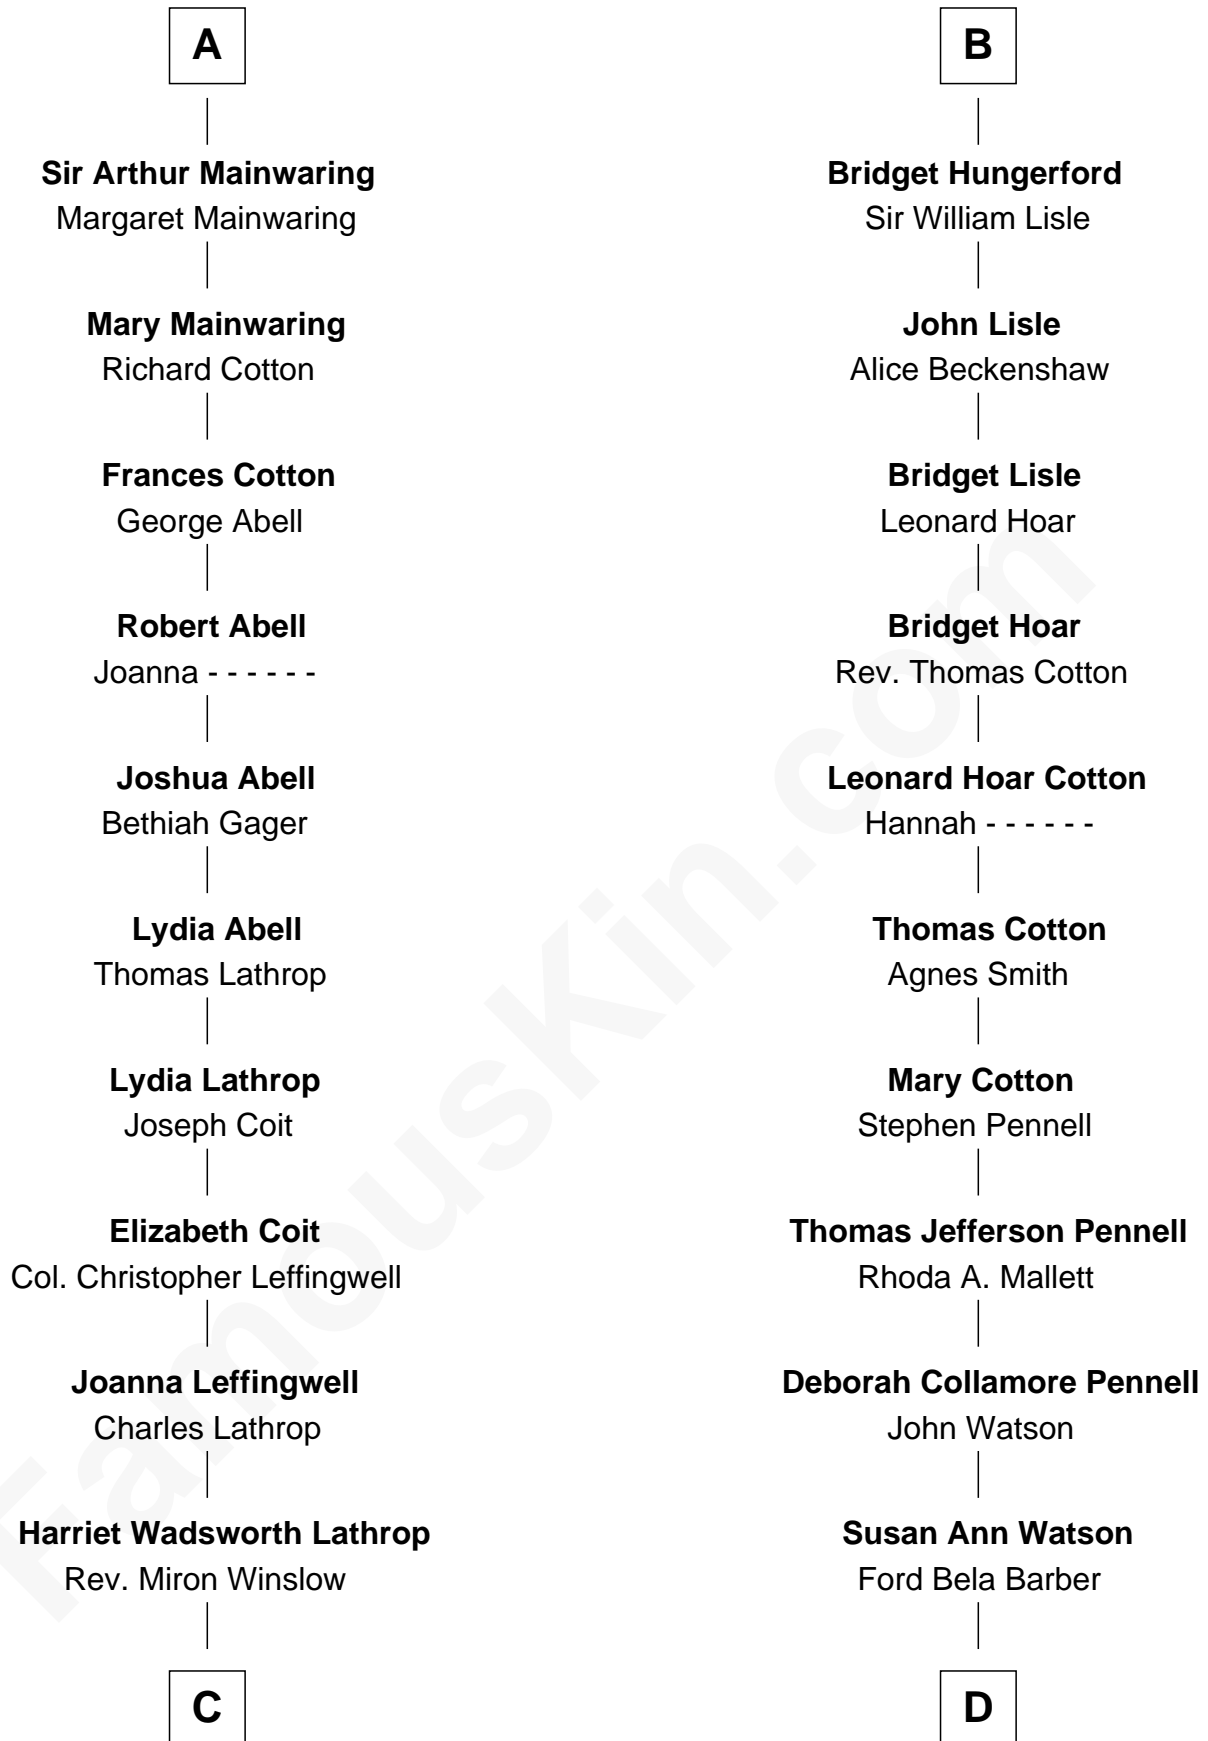

FamousKin.com Relationship Chart of

Allen Dulles

5th Director of the C.I.A.

19th cousin of

Warren Buffett

Chairman & CEO, Berkshire Hathaway

C

Harriet Lathrop Winslow
Rev. John Welsh Dulles