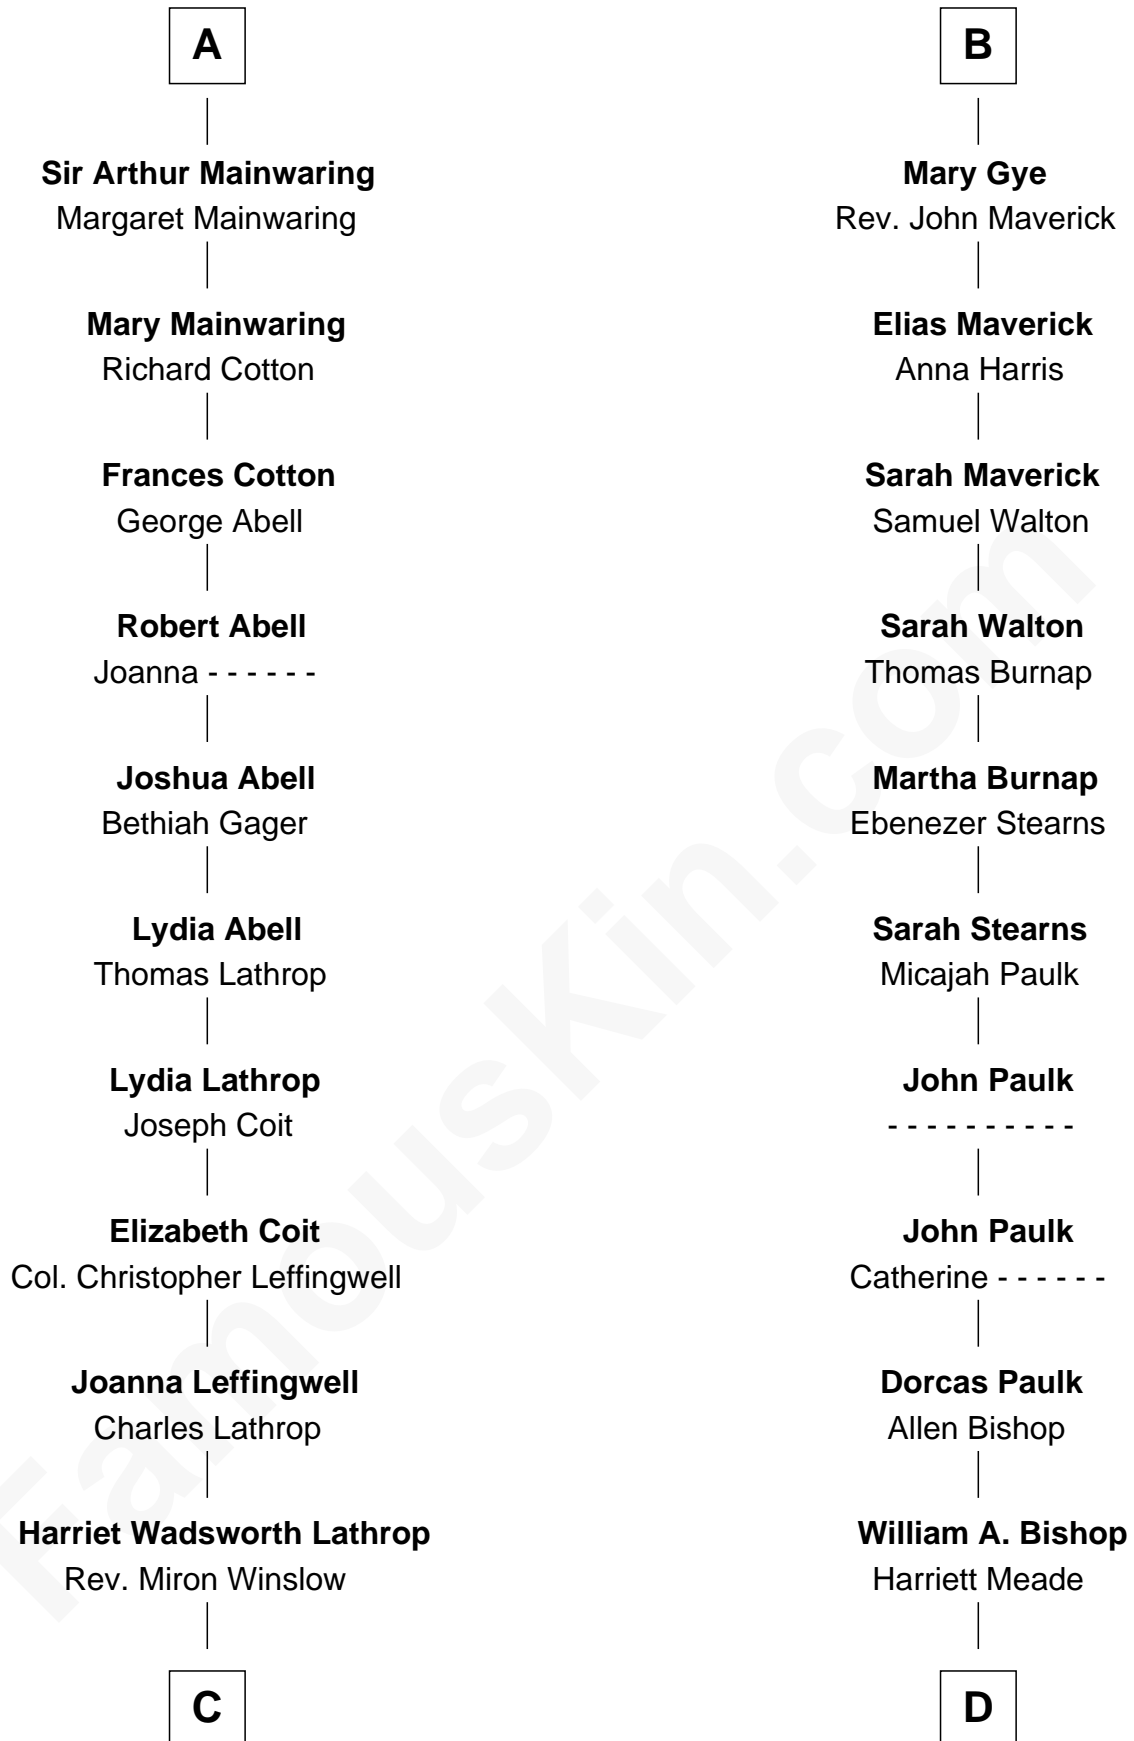

# FamousKin.com Relationship Chart of

**Allen Dulles**

*5th Director of the C.I.A.*

19th cousin 1 time removed of

**Michael Strahan**

*NFL Player and TV Personality*

**Richard Fitzalan**  
Eleanor Plantagenet

**C**

**Harriet Lathrop Winslow**  
Rev. John Welsh Dulles

**Allen Macy Dulles**  
Edith Foster

**Allen Dulles**  
*5th Director of the C.I.A.*

**D**

**Creola Mead**  
Jado D. Traylor

**James Curtis Traylor**  
Caroline McCarter

**Louise Traylor**  
Gene Willie Strahan

**Michael Strahan**  
*NFL Player and TV Personality*

FamousKin.com