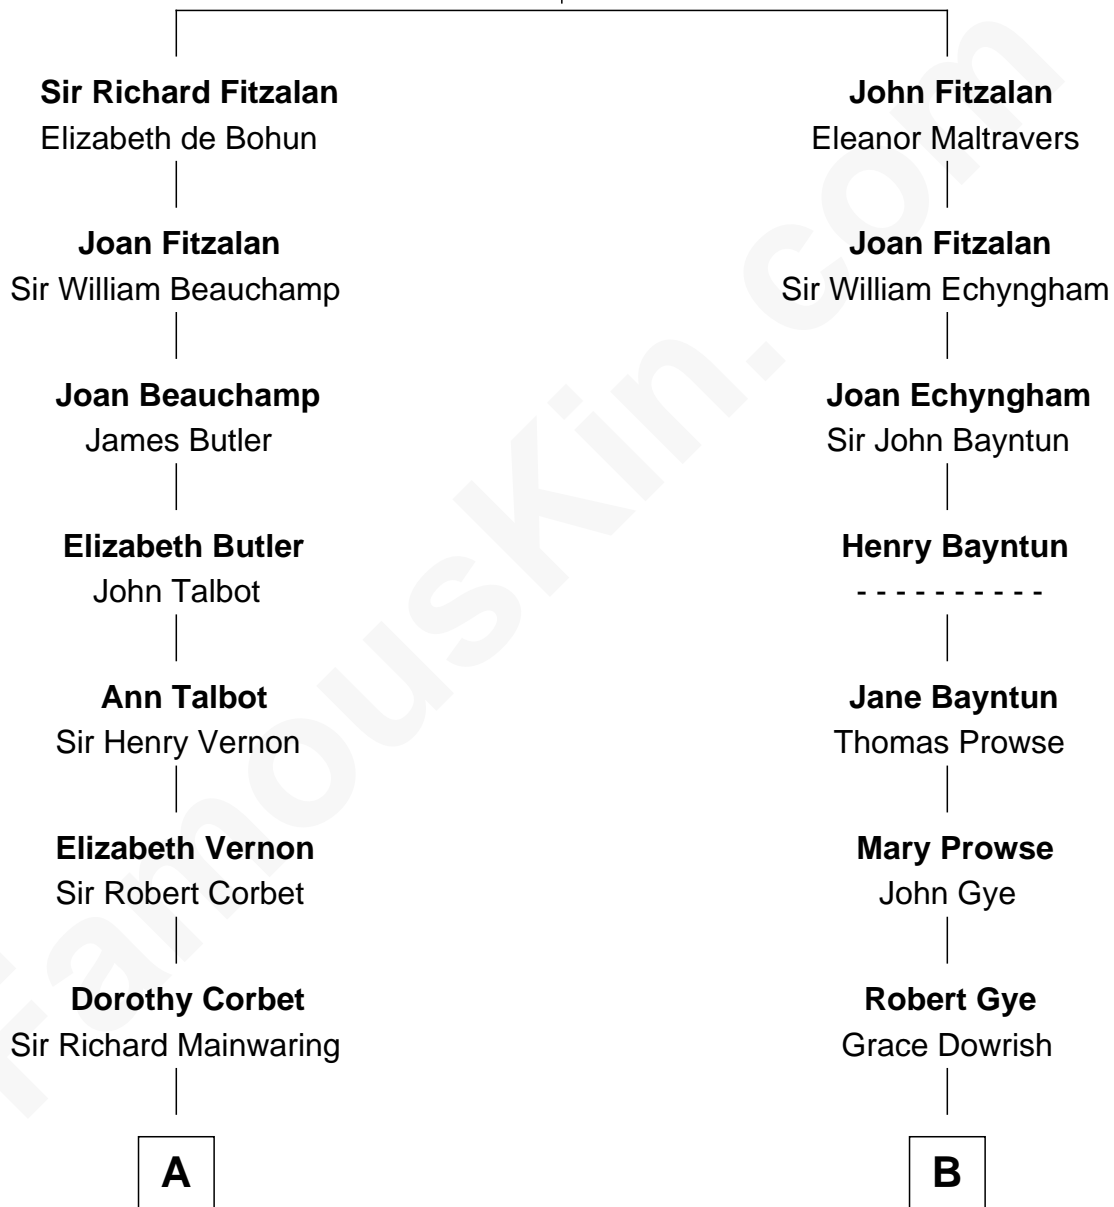

# FamousKin.com Relationship Chart of

**Allen Dulles**

*5th Director of the C.I.A.*

19th cousin 1 time removed of

**Michael Strahan**

*NFL Player and TV Personality*

**Richard Fitzalan**  
Eleanor Plantagenet

**C**

**Harriet Lathrop Winslow**  
Rev. John Welsh Dulles

**Allen Macy Dulles**  
Edith Foster

**Allen Dulles**  
*5th Director of the C.I.A.*

**D**

**Creola Mead**  
Jado D. Traylor

**James Curtis Traylor**  
Caroline McCarter

**Louise Traylor**  
Gene Willie Strahan

**Michael Strahan**  
*NFL Player and TV Personality*

FamousKin.com