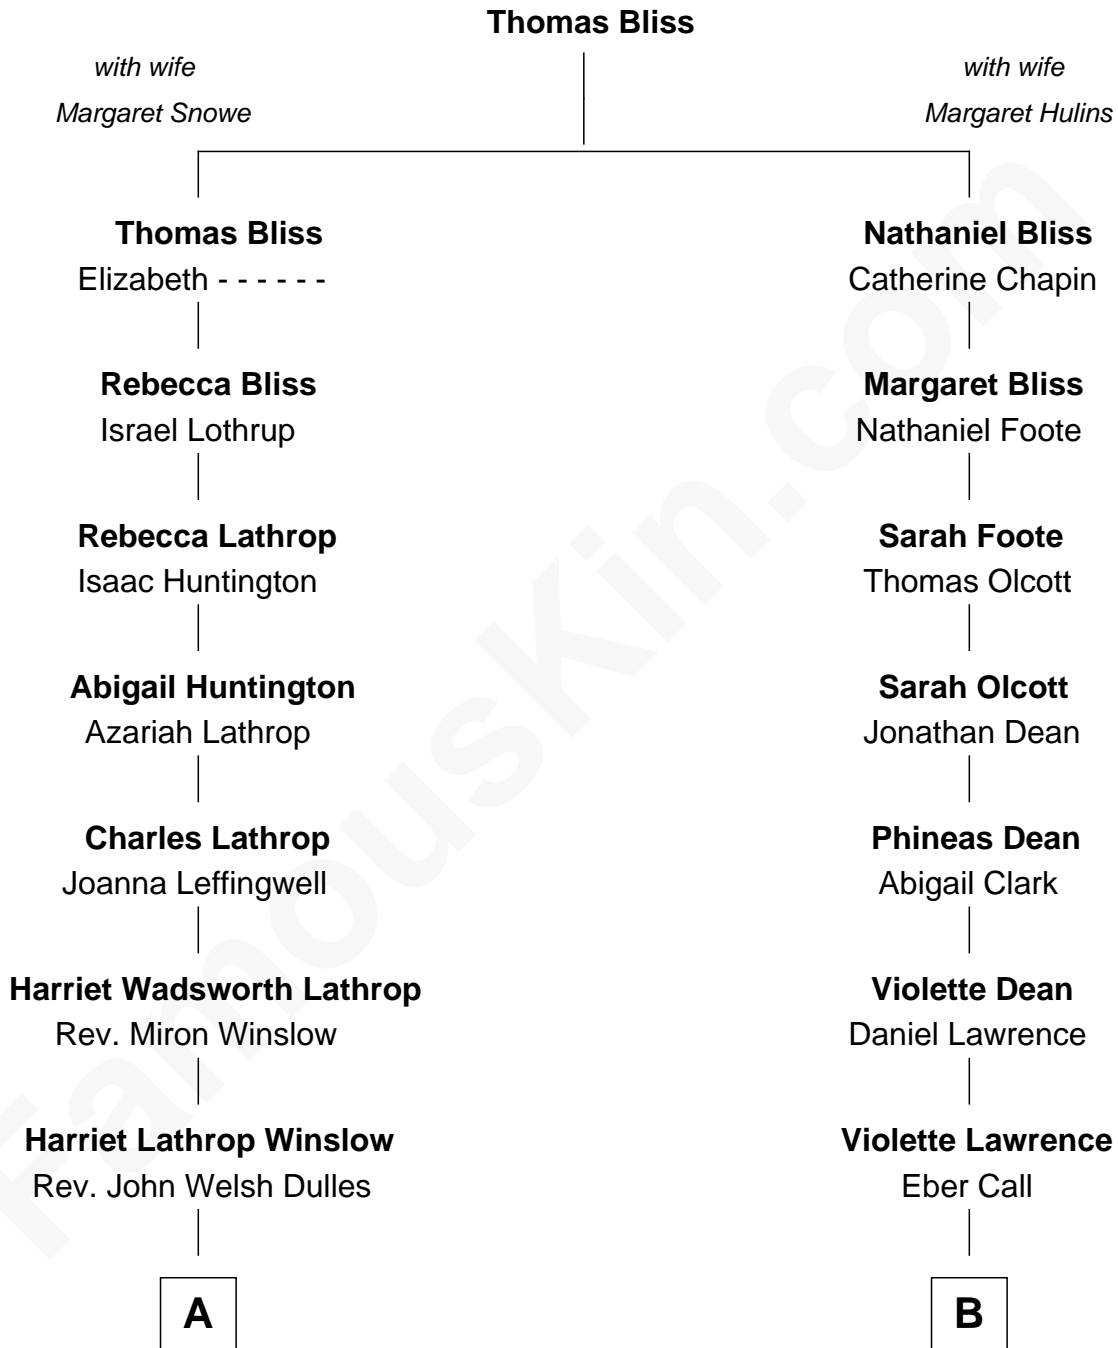

FamousKin.com Relationship Chart of

Allen Dulles

5th Director of the C.I.A.

8th cousin 1 time removed of

Walt Disney

Co-Founder of The Walt Disney Company

A

Allen Macy Dulles

Edith Foster

Allen Dulles

5th Director of the C.I.A.

B

Charles Call

Henrietta Gross

Flora Call

Elias Charles Disney