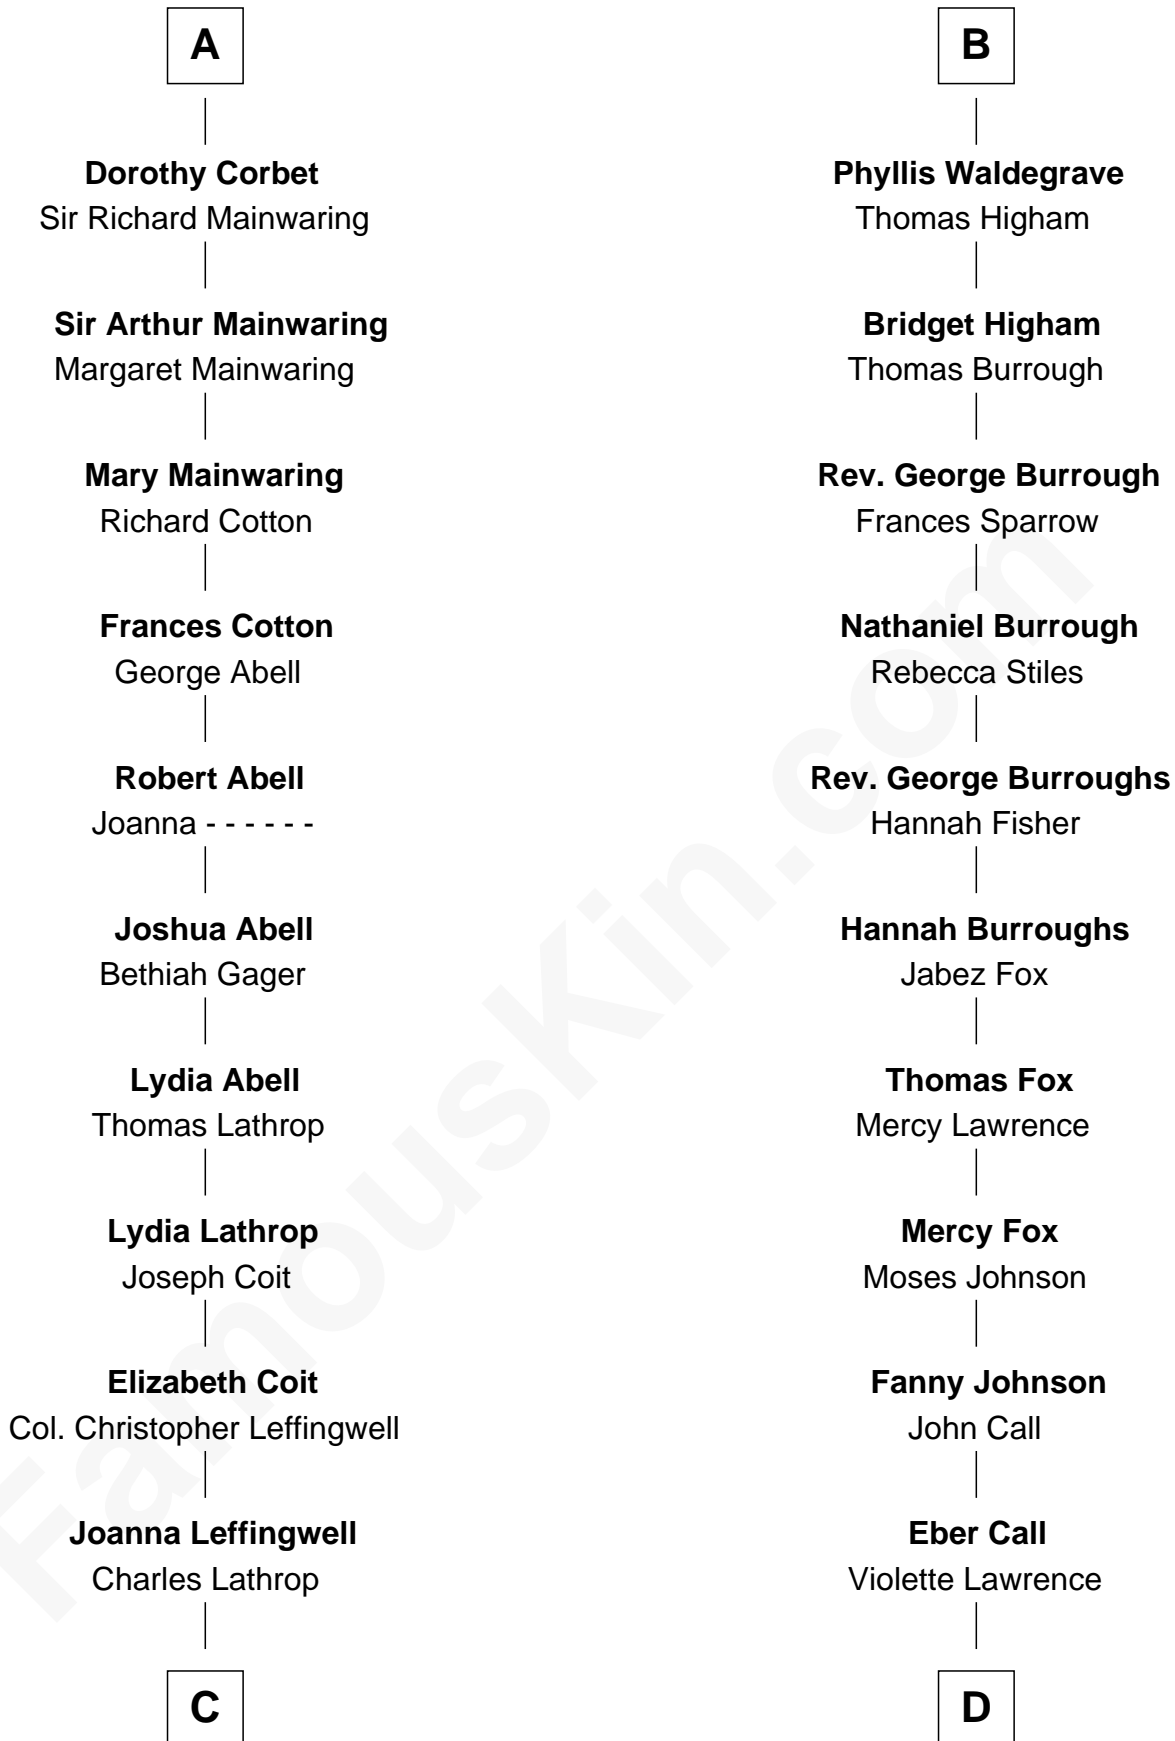

FamousKin.com Relationship Chart of

Allen Dulles

5th Director of the C.I.A.

19th cousin 1 time removed of

Walt Disney

Co-Founder of The Walt Disney Company

Bartholomew de Badlesmere

Margaret de Clare

Margery de Badlesmere

Sir William de Ros

Maud de Roos

John de Welles

Anne de Welles

James Butler

James Butler

Joan Beauchamp

Sir John de Tivetot

Sir Robert de Tivetot

Margaret Deincourt

Elizabeth de Tivetot

Sir Philip le Despencer

Margery Despencer

Sir Roger Wentworth

Henry Wentworth

Elizabeth Howard

Margery Wentworth

Sir William Waldegrave

George Waldegrave

Anne Drury

B

FamousKin.com