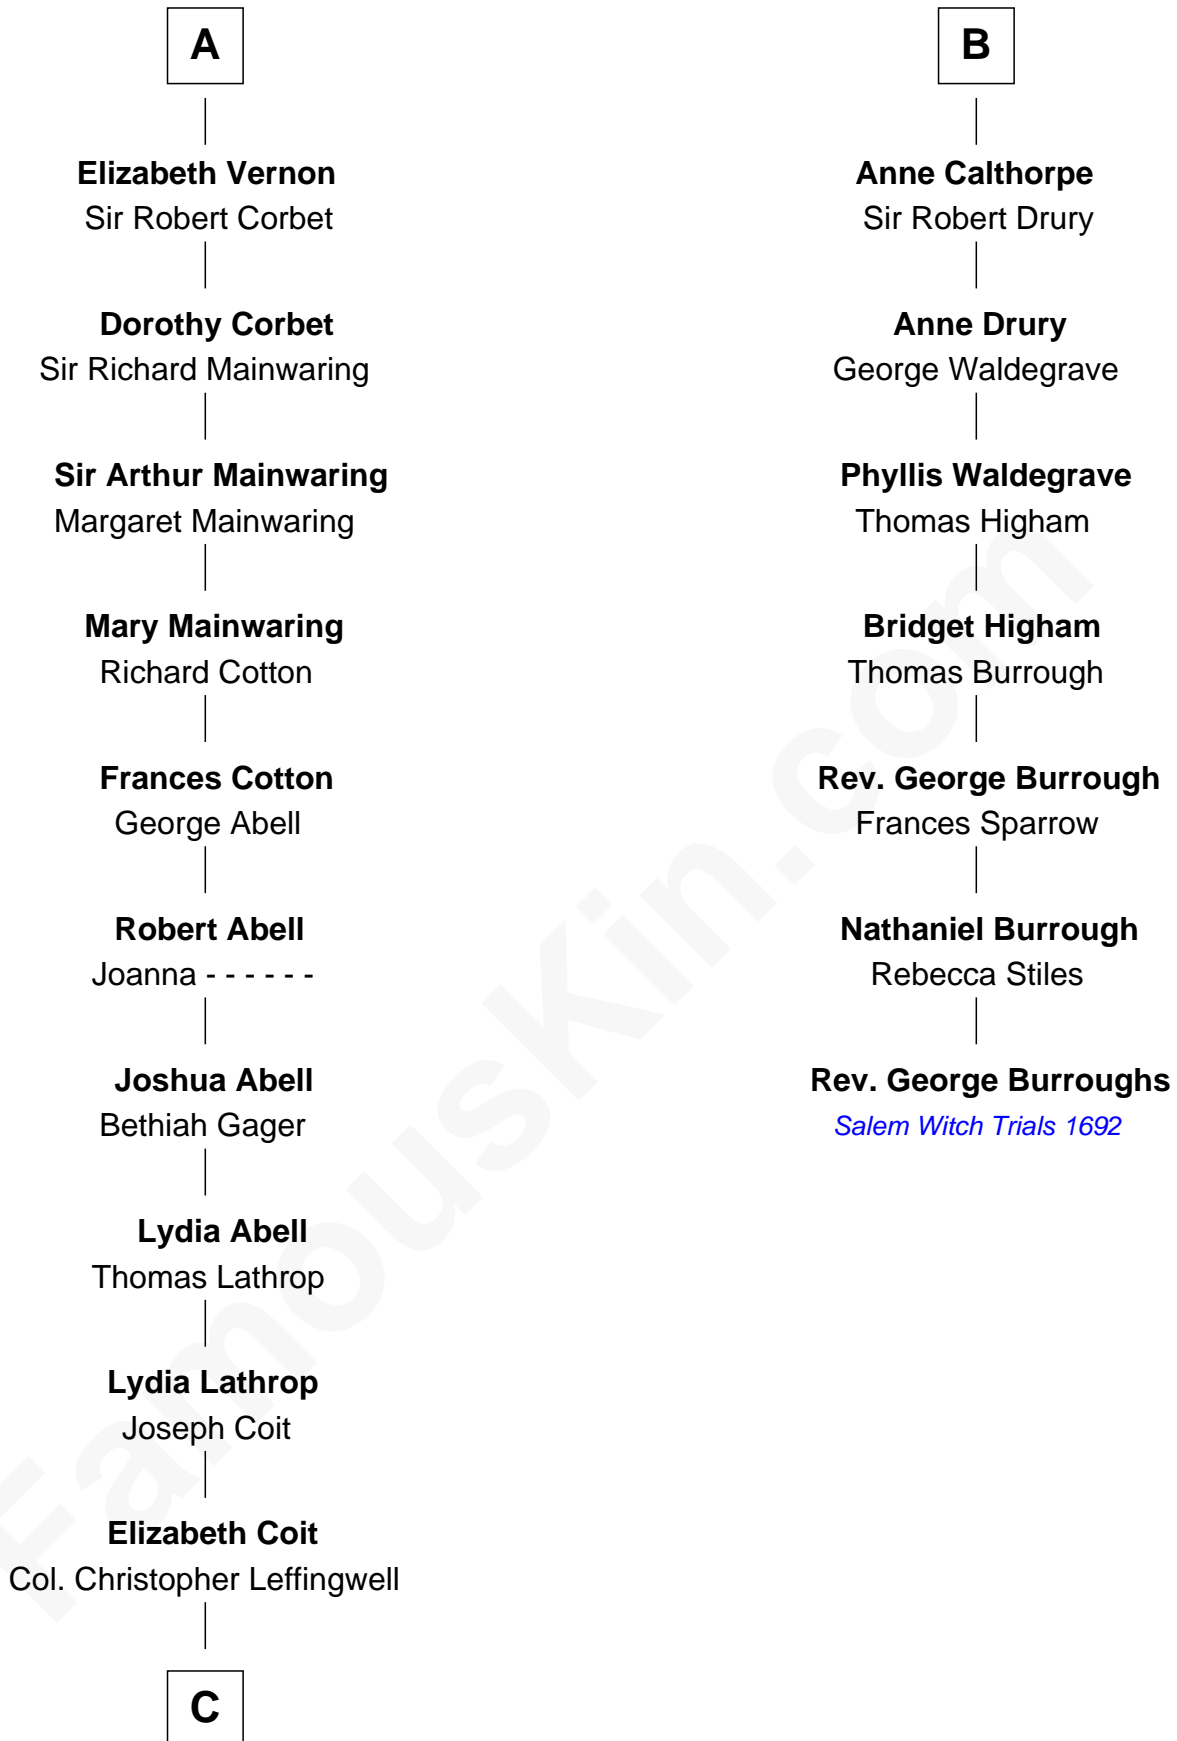

FamousKin.com Relationship Chart of

Allen Dulles

5th Director of the C.I.A.

13th cousin 8 times removed of

Rev. George Burroughs

Executed for Witchcraft, Salem 1692

C

—
Joanna Leffingwell

Charles Lathrop

—
Harriet Wadsworth Lathrop

Rev. Miron Winslow

—
Harriet Lathrop Winslow

Rev. John Welsh Dulles

—
Allen Macy Dulles

Edith Foster

—
Allen Dulles