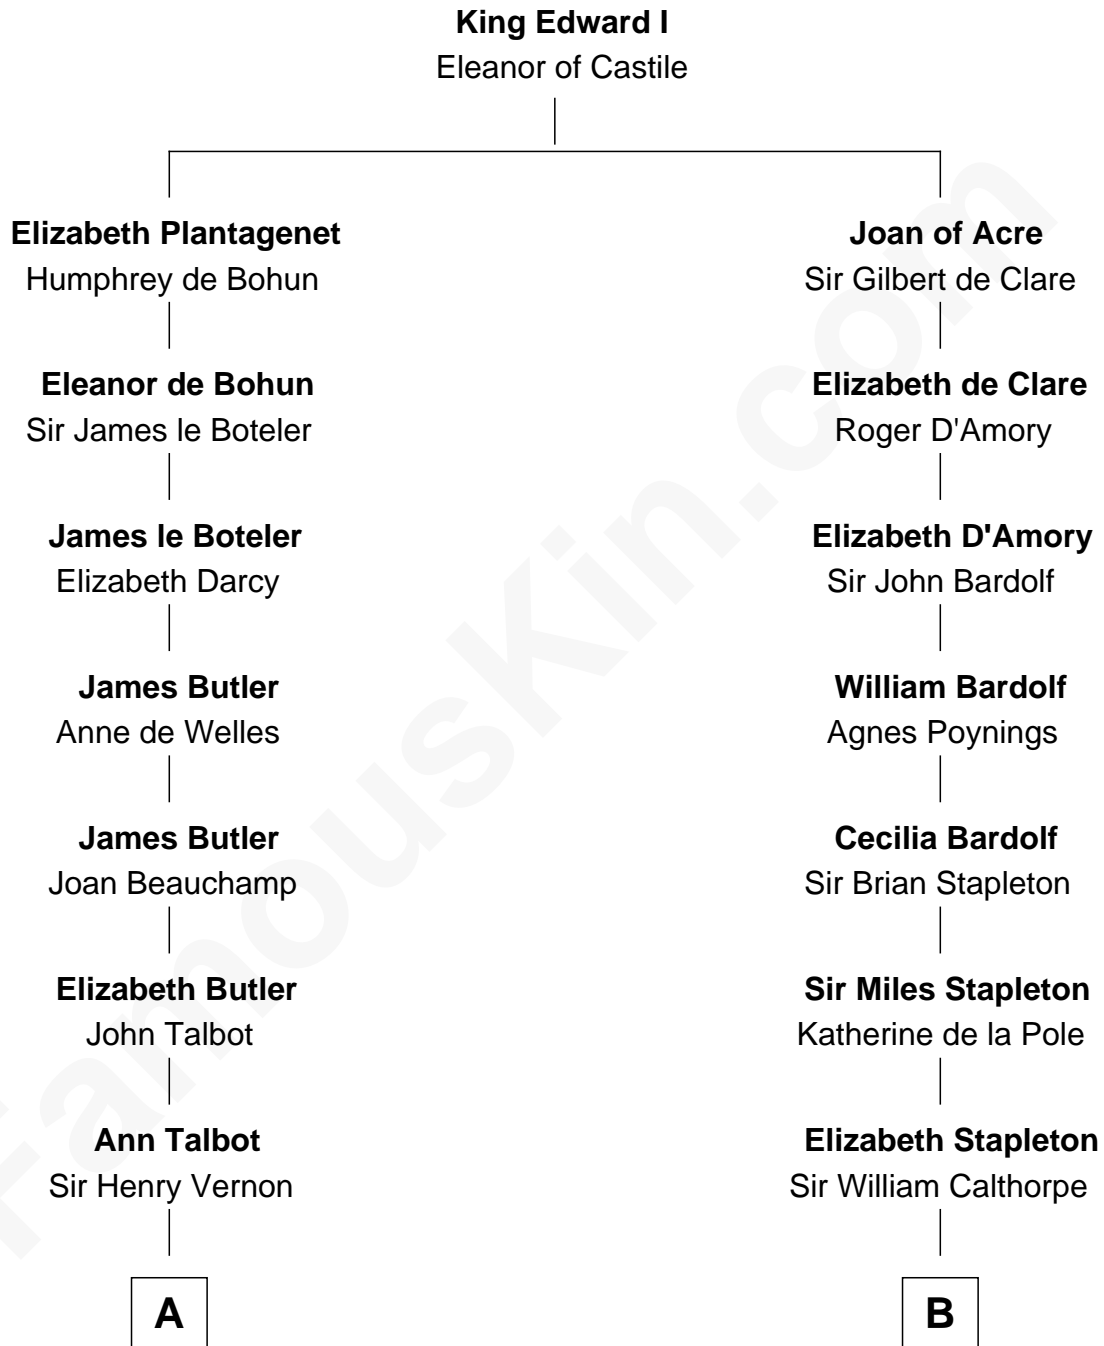

FamousKin.com Relationship Chart of

Allen Dulles

5th Director of the C.I.A.

13th cousin 8 times removed of

Rev. George Burroughs

Executed for Witchcraft, Salem 1692

C

—
Joanna Leffingwell

Charles Lathrop

—
Harriet Wadsworth Lathrop

Rev. Miron Winslow

—
Harriet Lathrop Winslow

Rev. John Welsh Dulles

—
Allen Macy Dulles

Edith Foster

—
Allen Dulles