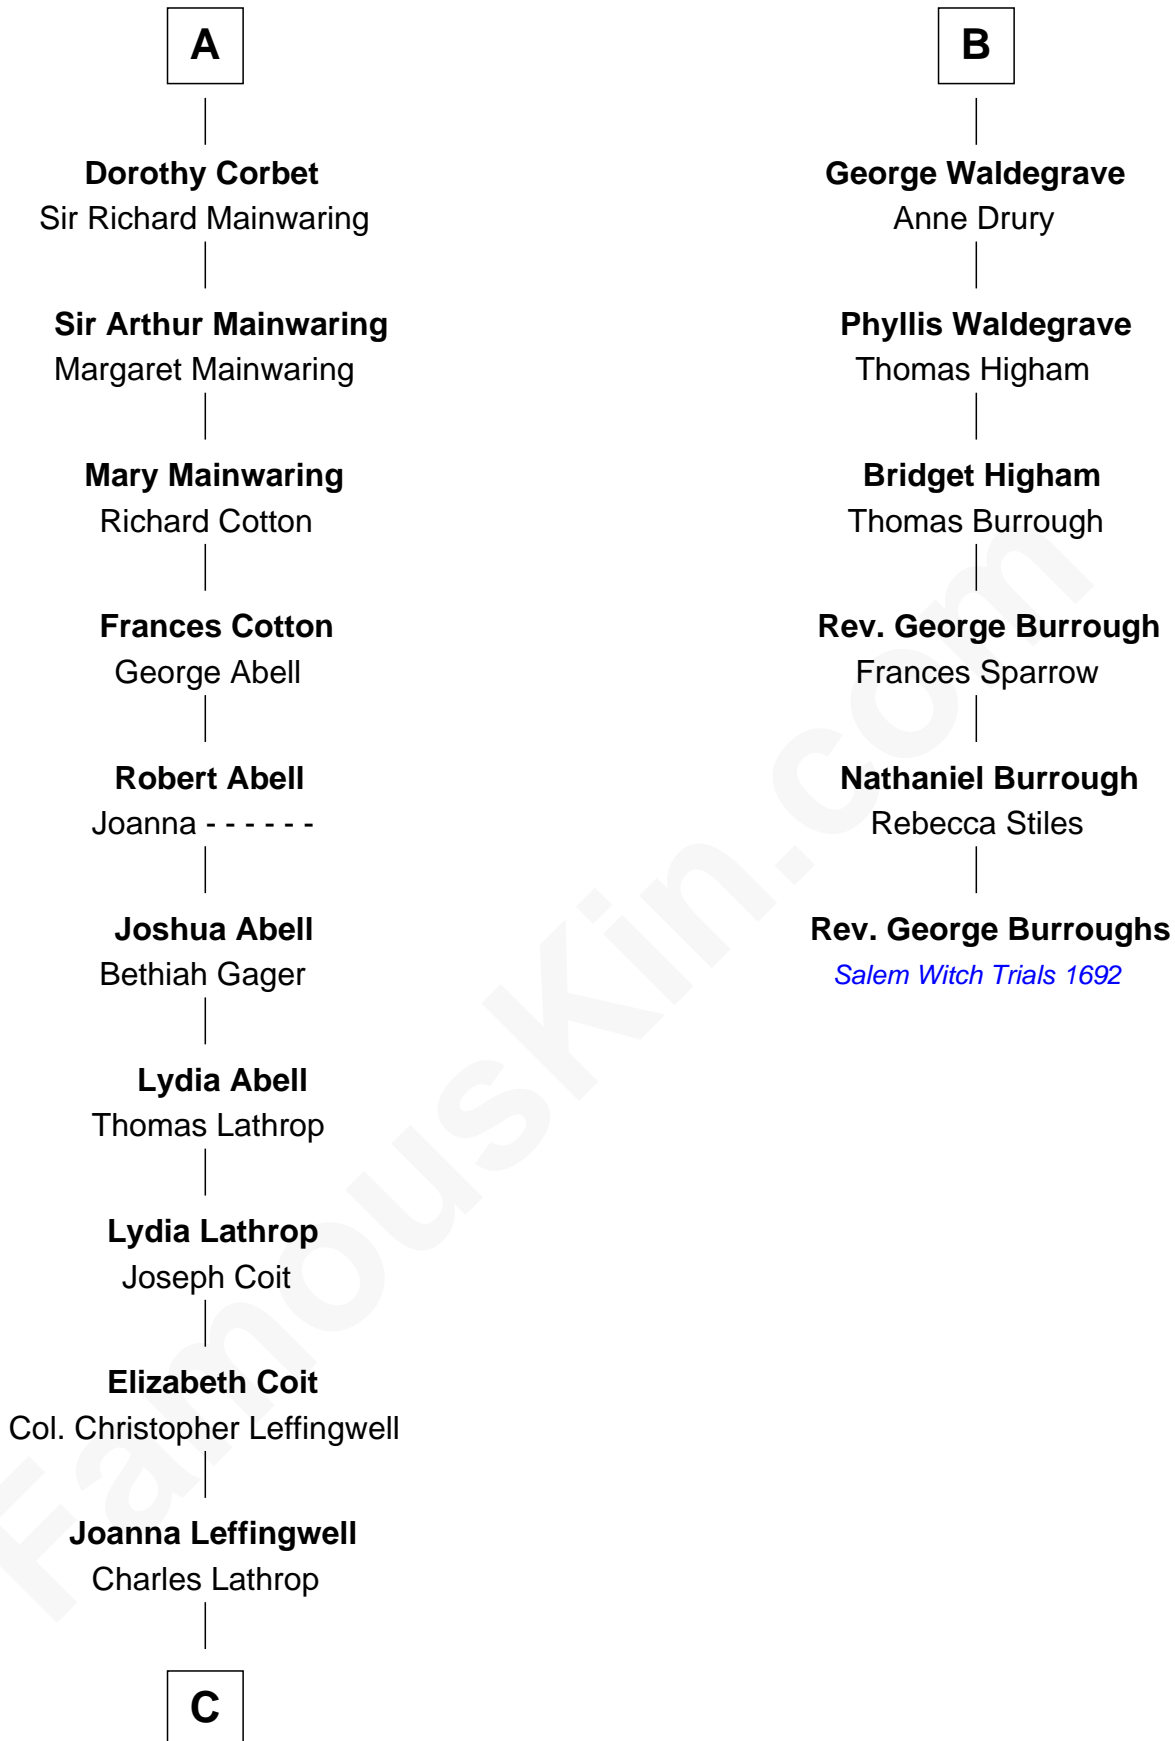

FamousKin.com Relationship Chart of

Allen Dulles

5th Director of the C.I.A.

12th cousin 8 times removed of

Rev. George Burroughs

Executed for Witchcraft, Salem 1692

FamousKin.com