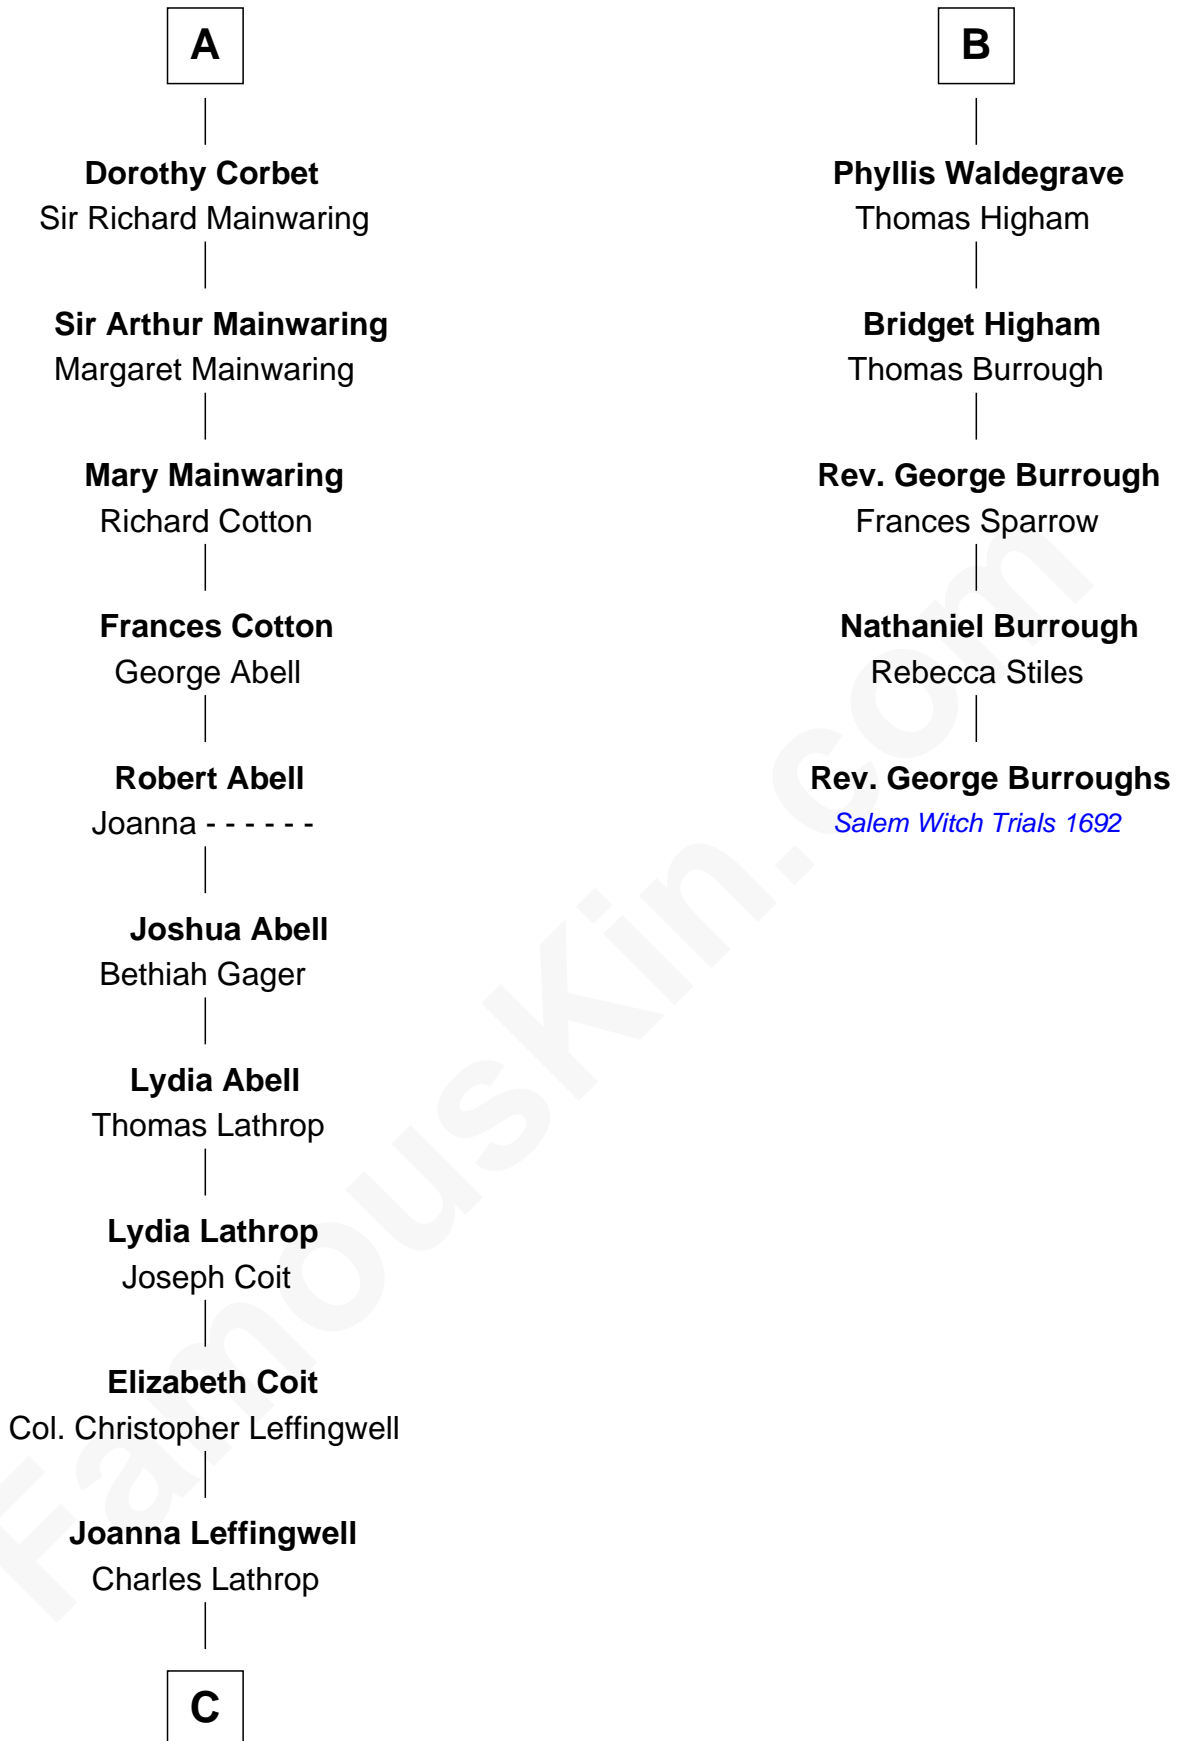

FamousKin.com

Relationship Chart of

Allen Dulles

5th Director of the C.I.A.

11th cousin 9 times removed of

Rev. George Burroughs

Executed for Witchcraft, Salem 1692

Bartholomew de Badlesmere

Margaret de Badlesmere

Sir John de Tibetot

Sir Robert de Tibetot

Margaret Deincourt

Elizabeth de Tibetot

Sir Philip le Despencer

Margery Despencer

Sir Roger Wentworth

Henry Wentworth

Elizabeth Howard

Margery Wentworth

Sir William Waldegrave

George Waldegrave

Anne Drury

B

C