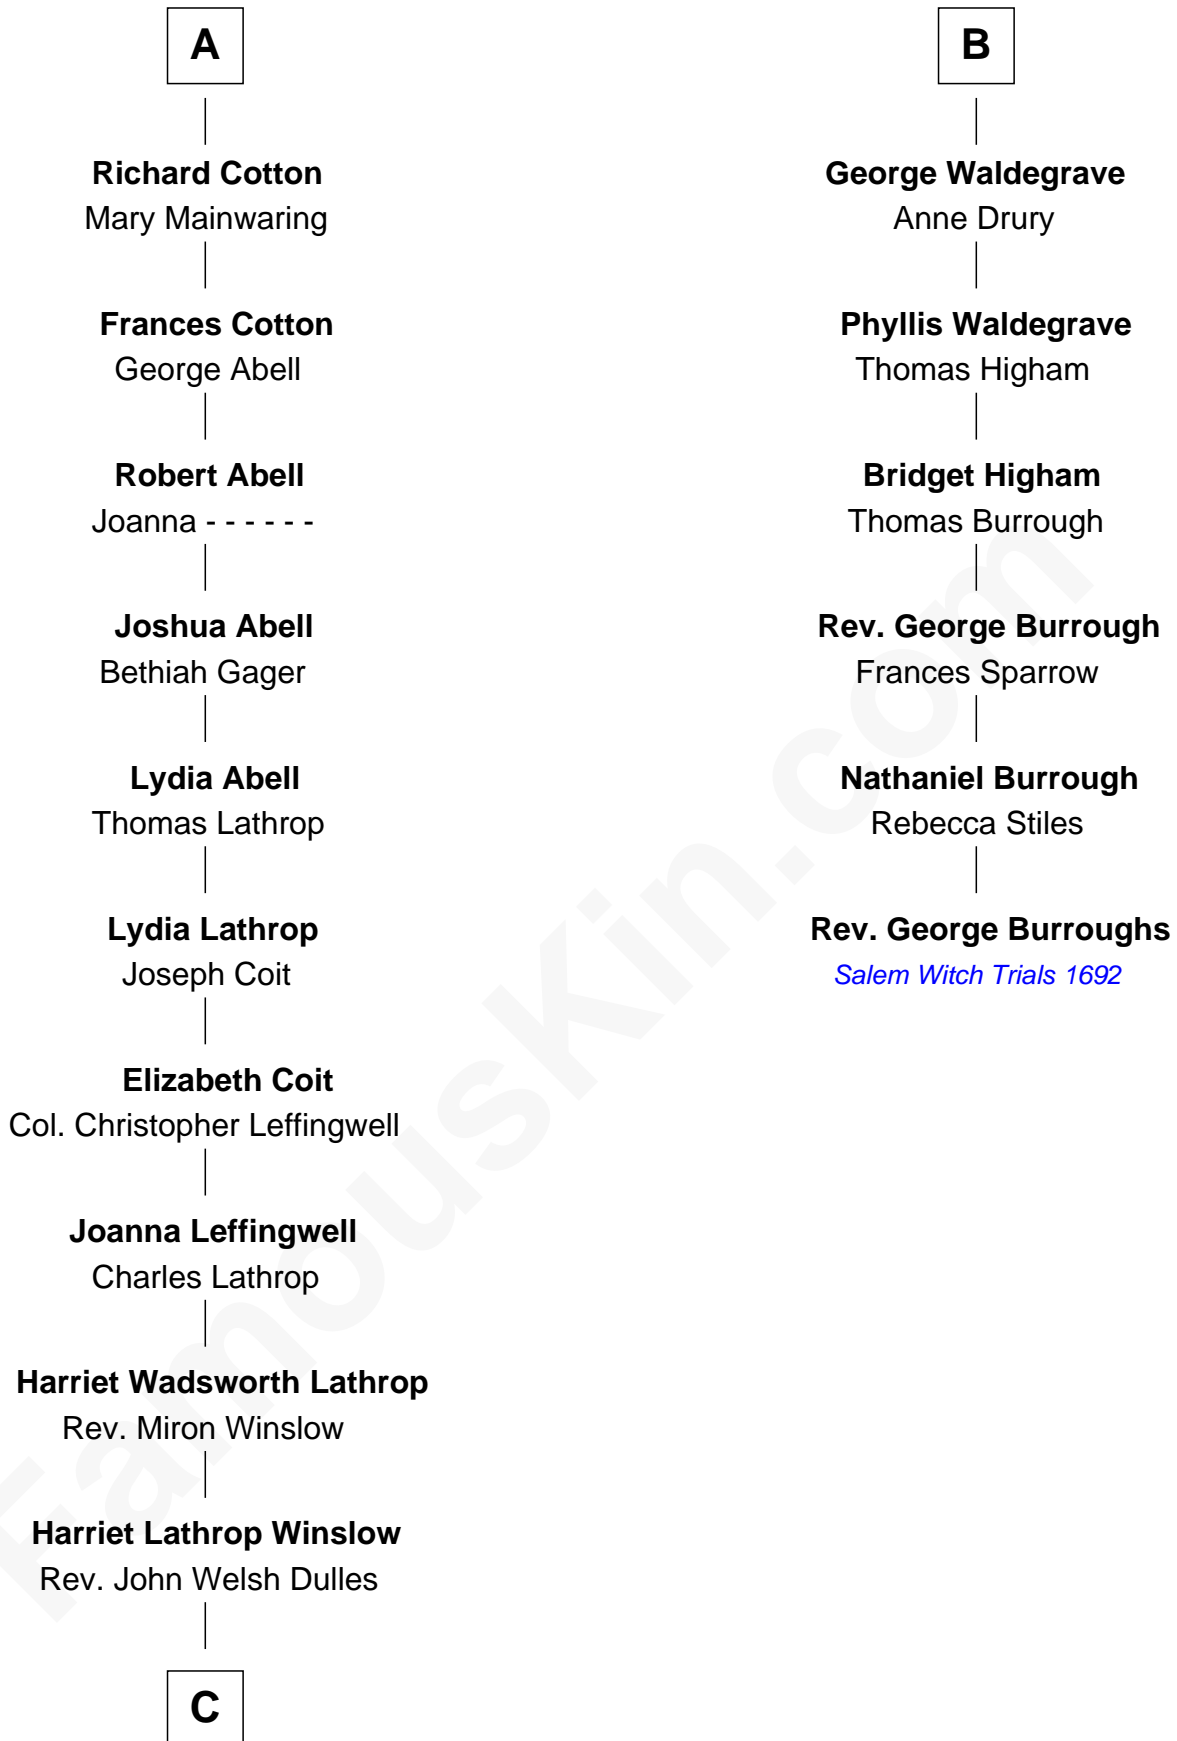

FamousKin.com Relationship Chart of

Allen Dulles

5th Director of the C.I.A.

12th cousin 6 times removed of

Rev. George Burroughs

Executed for Witchcraft, Salem 1692

C

Allen Macy Dulles

Edith Foster

Allen Dulles

5th Director of the C.I.A.

FamousKin.com