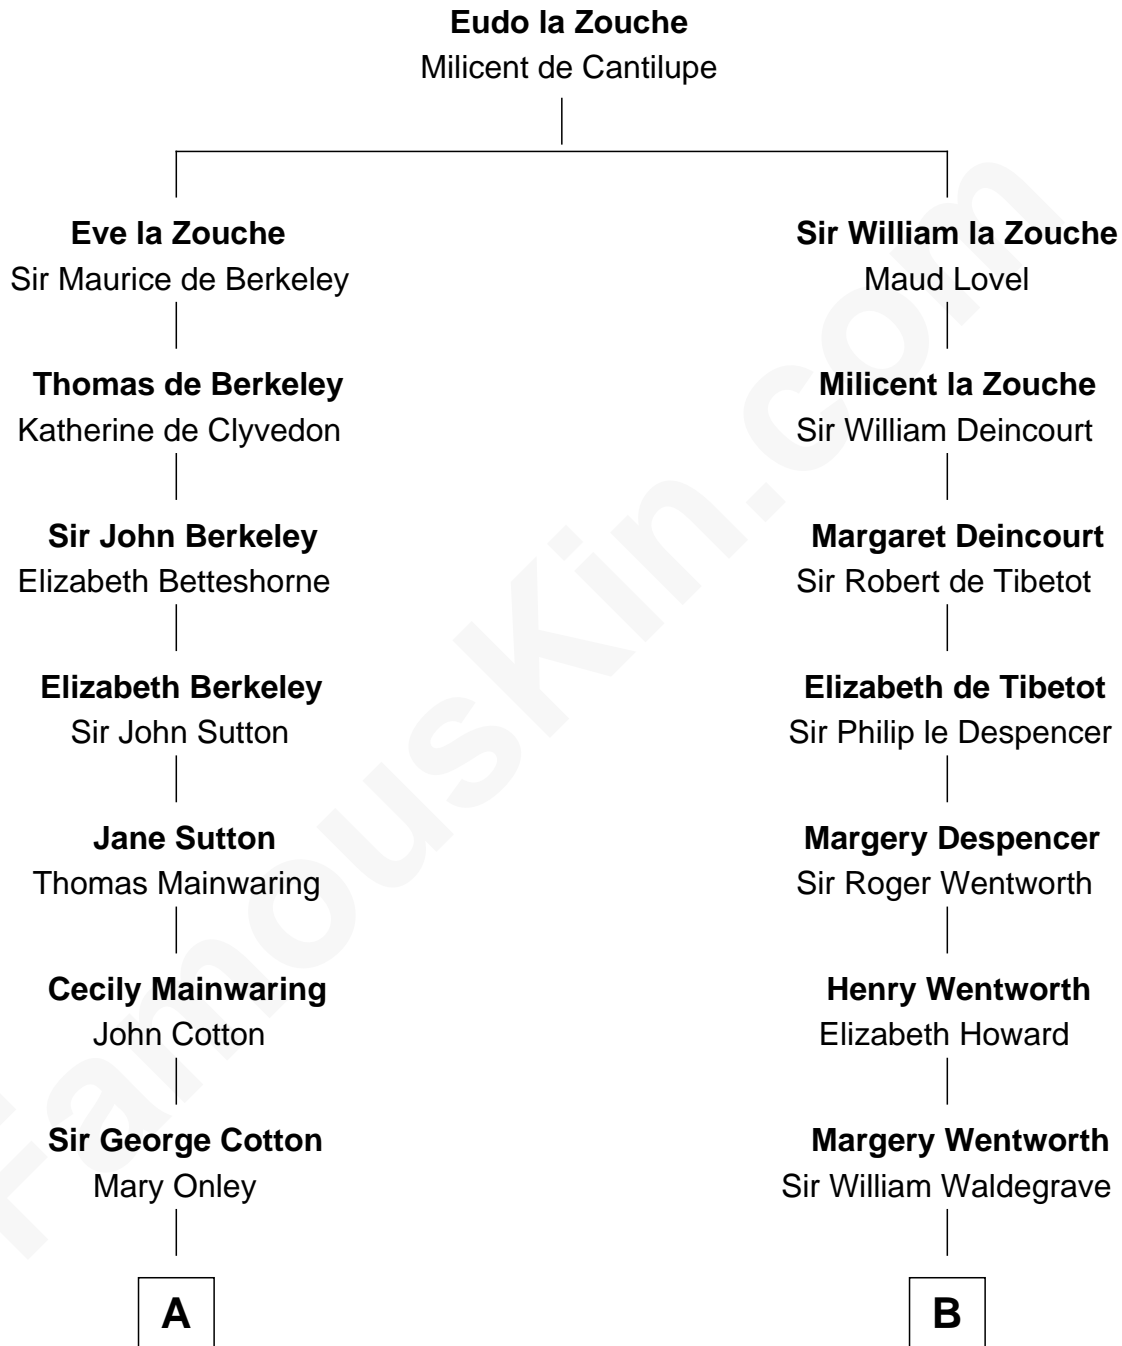

FamousKin.com Relationship Chart of

Allen Dulles

5th Director of the C.I.A.

12th cousin 6 times removed of

Rev. George Burroughs

Executed for Witchcraft, Salem 1692

C

Allen Macy Dulles

Edith Foster

Allen Dulles

5th Director of the C.I.A.

FamousKin.com