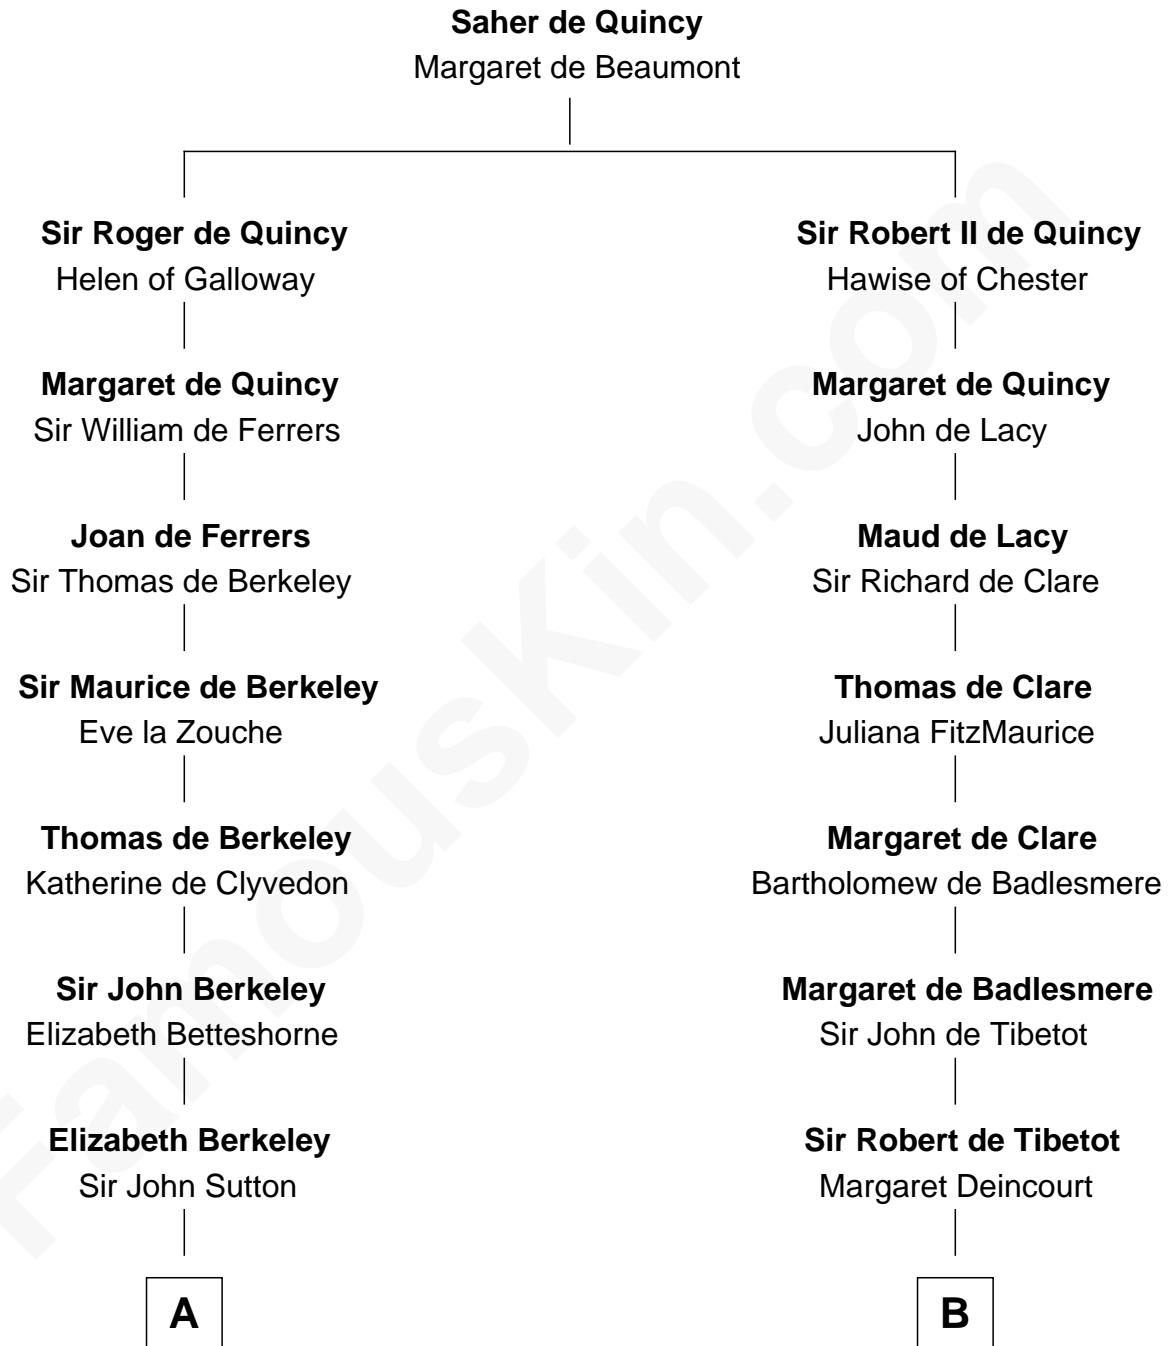

## Relationship Chart of

### Allen Dulles

5th Director of the C.I.A.

16th cousin 5 times removed of

**Rev. George Burroughs**

Executed for Witchcraft, Salem 1692

**C**

—  
**Joanna Leffingwell**

Charles Lathrop