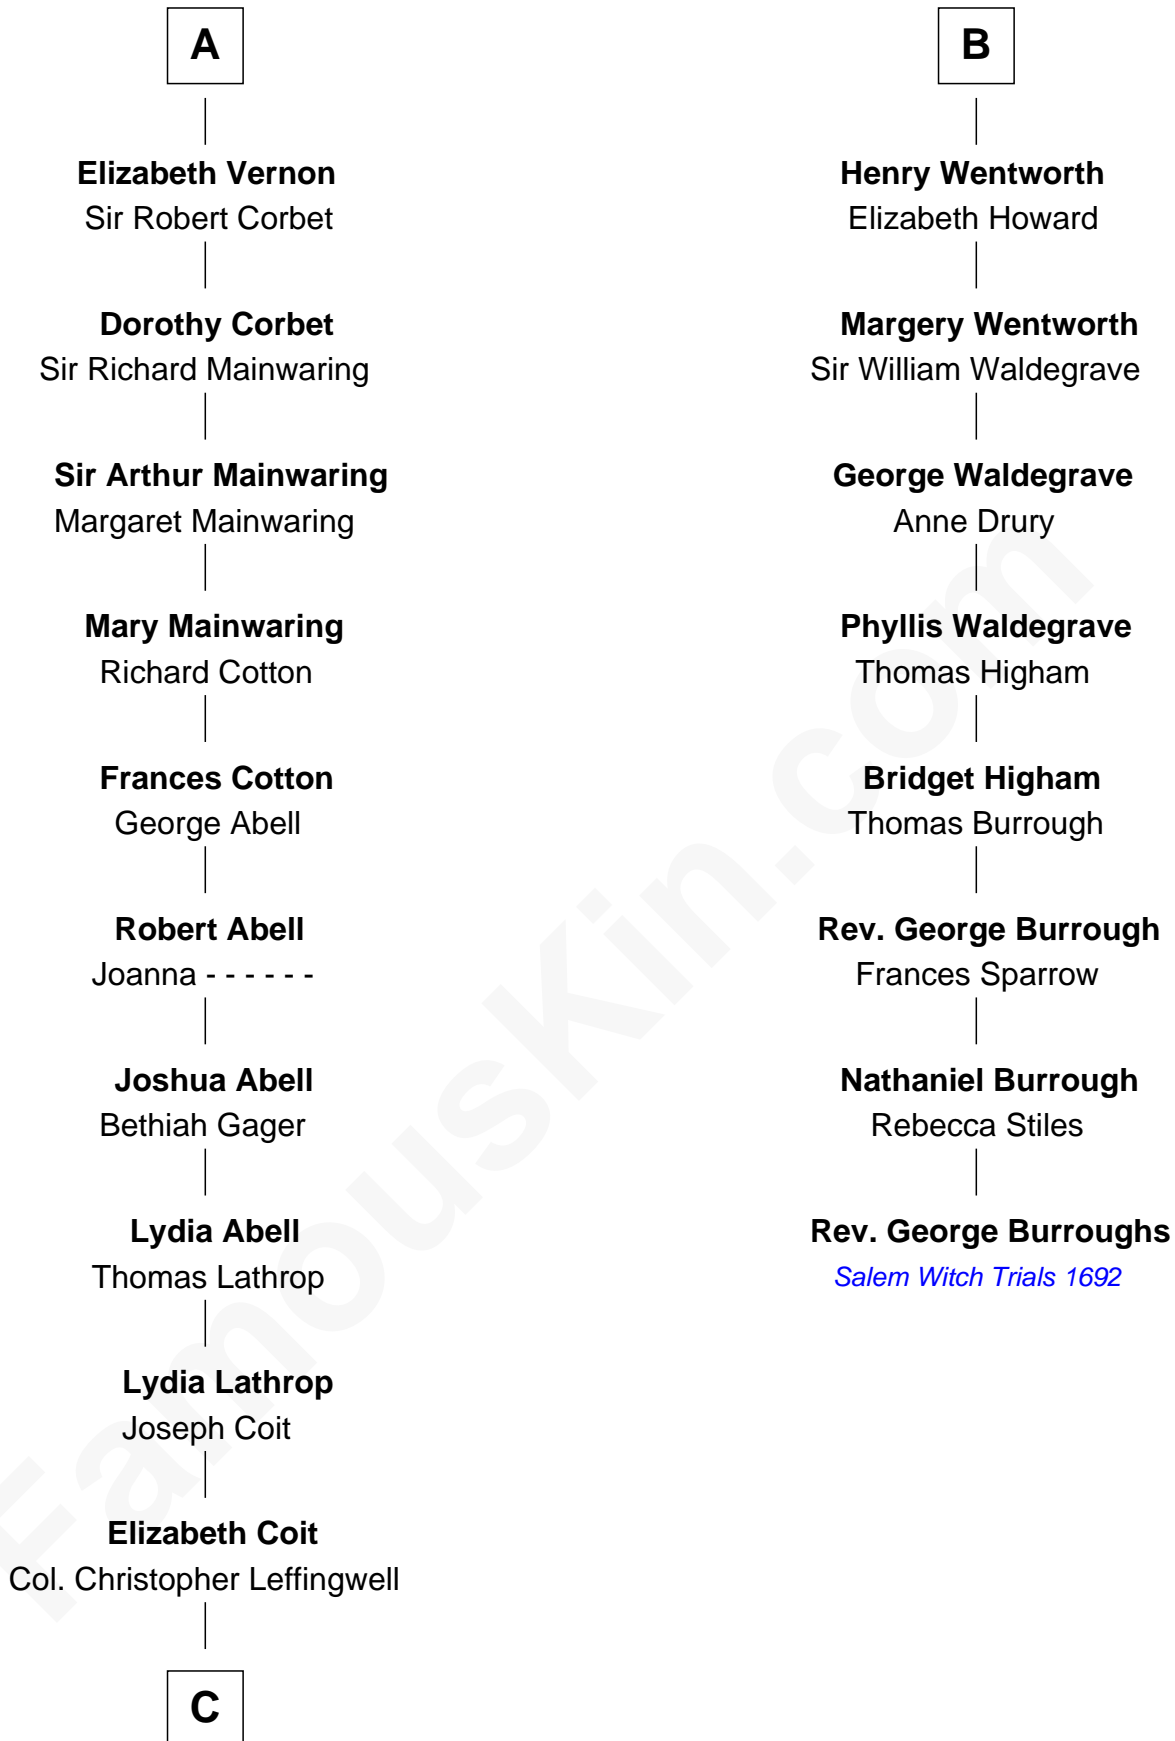

FamousKin.com Relationship Chart of

Allen Dulles

5th Director of the C.I.A.

14th cousin 7 times removed of

Rev. George Burroughs

Executed for Witchcraft, Salem 1692

C

Joanna Leffingwell

Charles Lathrop

Harriet Wadsworth Lathrop

Rev. Miron Winslow

Harriet Lathrop Winslow

Rev. John Welsh Dulles

Allen Macy Dulles

Edith Foster

Allen Dulles