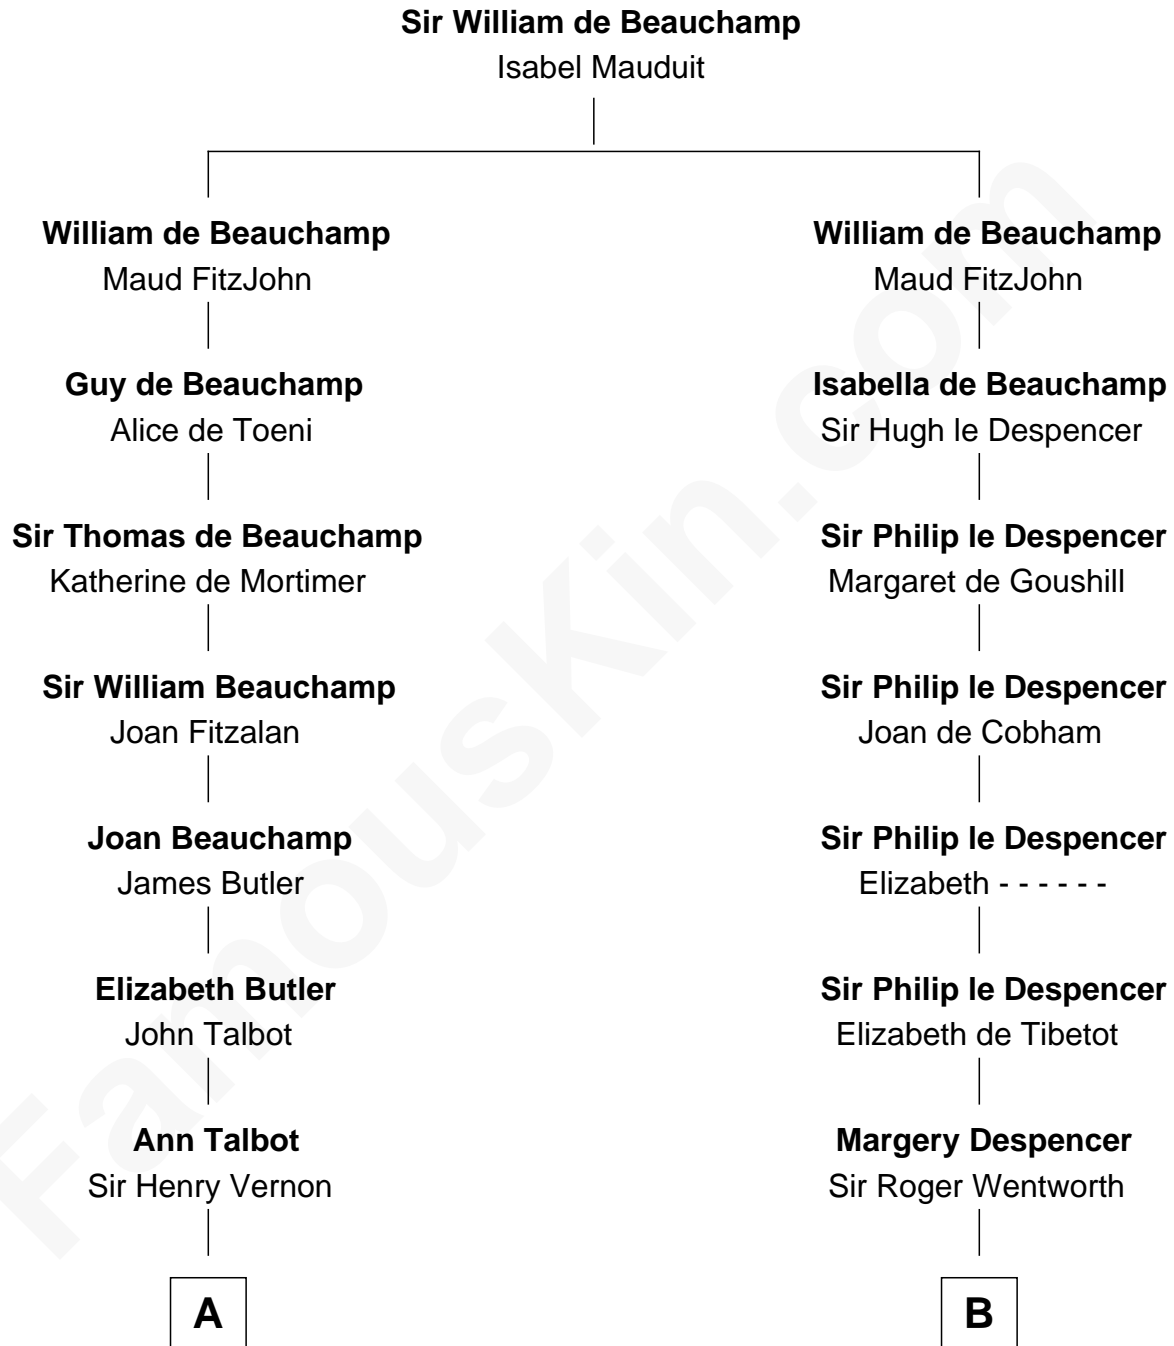

FamousKin.com Relationship Chart of

Allen Dulles

5th Director of the C.I.A.

14th cousin 7 times removed of

Rev. George Burroughs

Executed for Witchcraft, Salem 1692

C

Joanna Leffingwell

Charles Lathrop

Harriet Wadsworth Lathrop

Rev. Miron Winslow

Harriet Lathrop Winslow

Rev. John Welsh Dulles

Allen Macy Dulles

Edith Foster

Allen Dulles