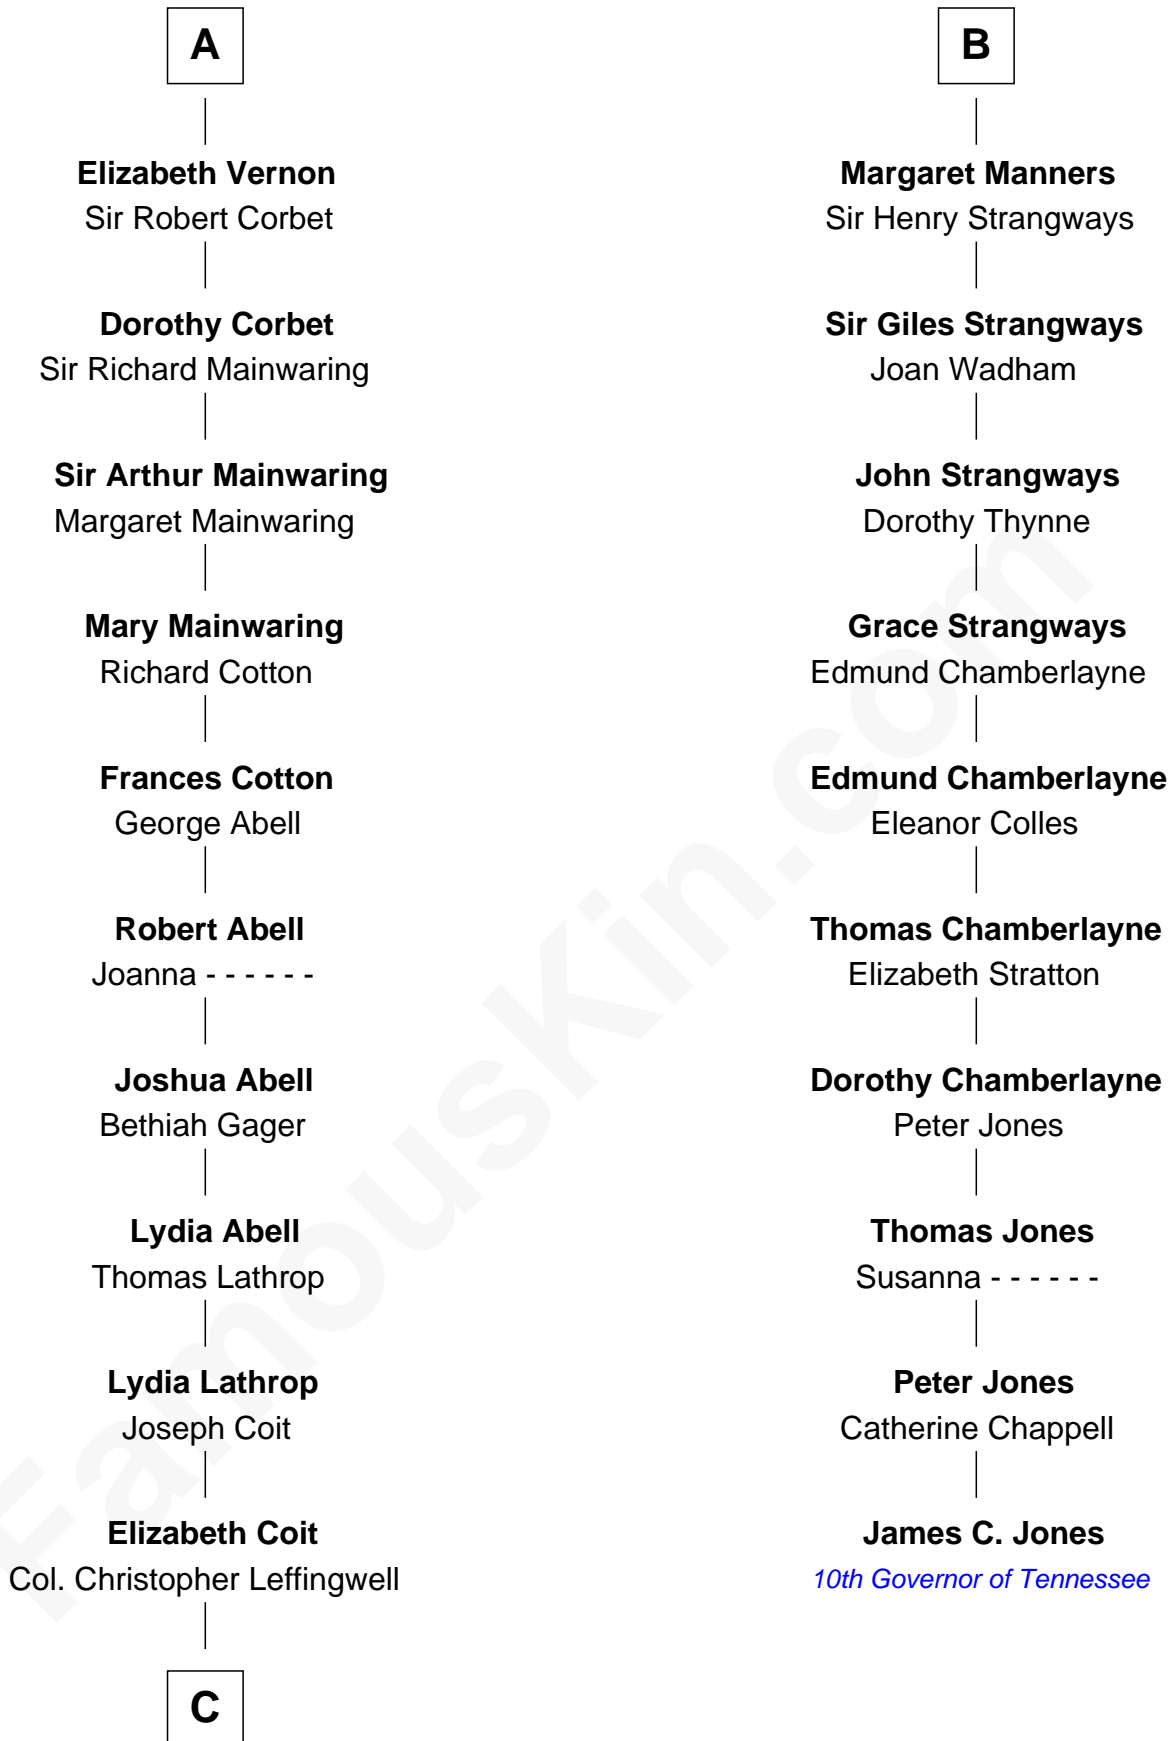

# FamousKin.com Relationship Chart of

**Allen Dulles**

*5th Director of the C.I.A.*

16th cousin 5 times removed of

**James C. Jones**

*10th Governor of Tennessee*

**C**

—  
**Joanna Leffingwell**

Charles Lathrop

—  
**Harriet Wadsworth Lathrop**

Rev. Miron Winslow

—  
**Harriet Lathrop Winslow**

Rev. John Welsh Dulles

—  
**Allen Macy Dulles**

Edith Foster

—  
**Allen Dulles**