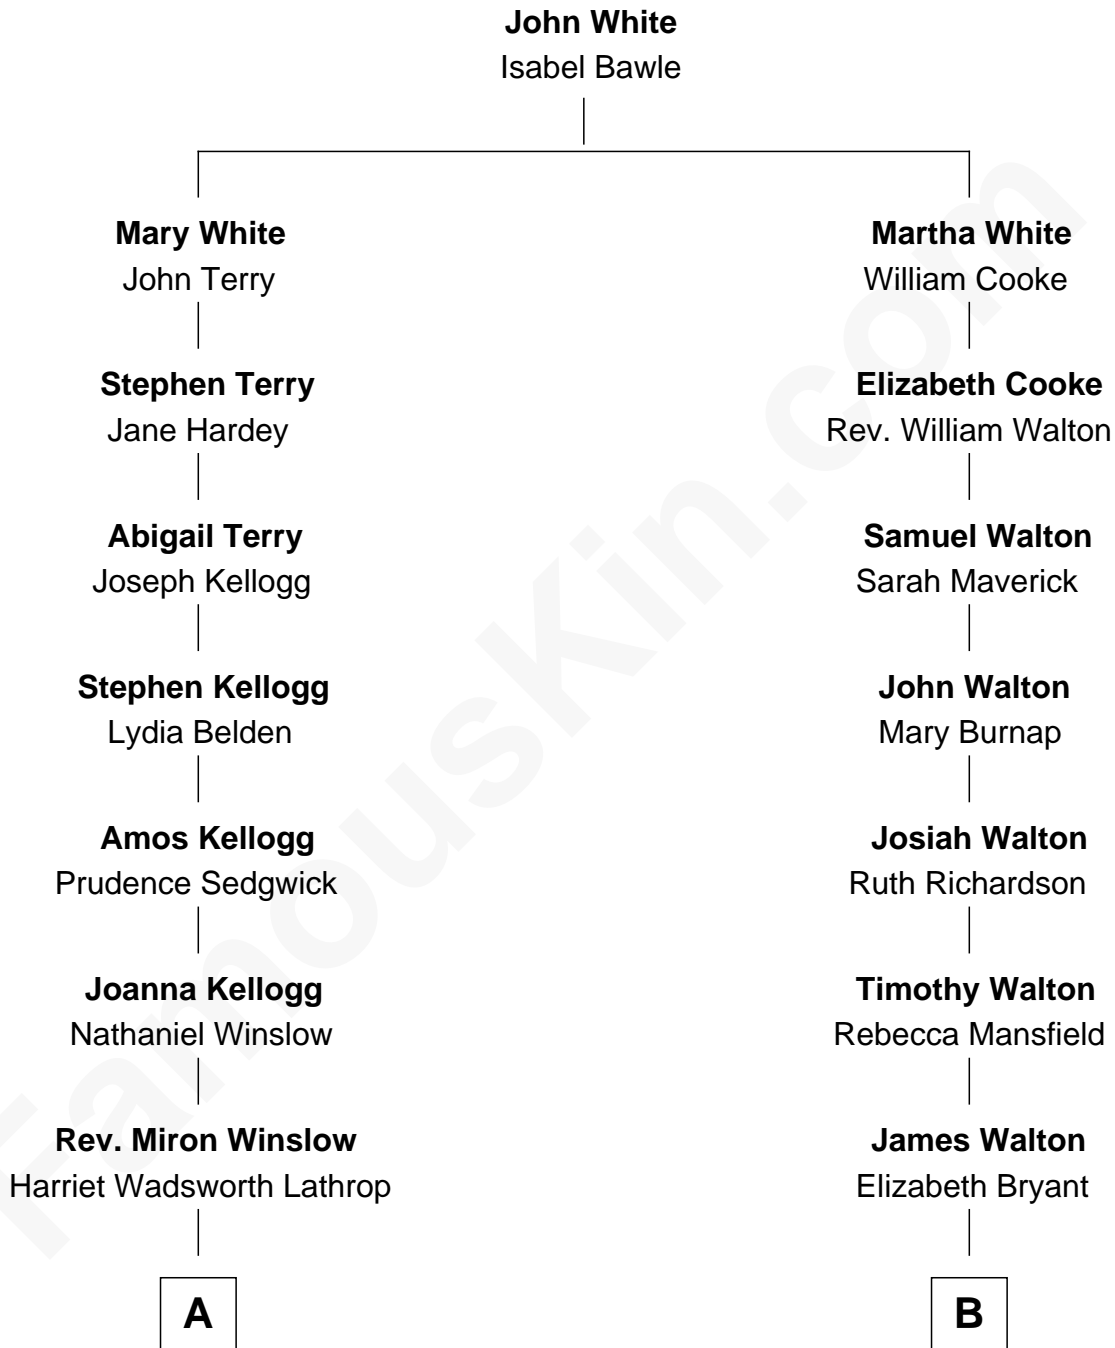

FamousKin.com Relationship Chart of

Allen Dulles

5th Director of the C.I.A.

9th cousin 2 times removed of

A. Bartlett Giamatti

Major League Baseball Commissioner

A

Harriet Lathrop Winslow
Rev. John Welsh Dulles