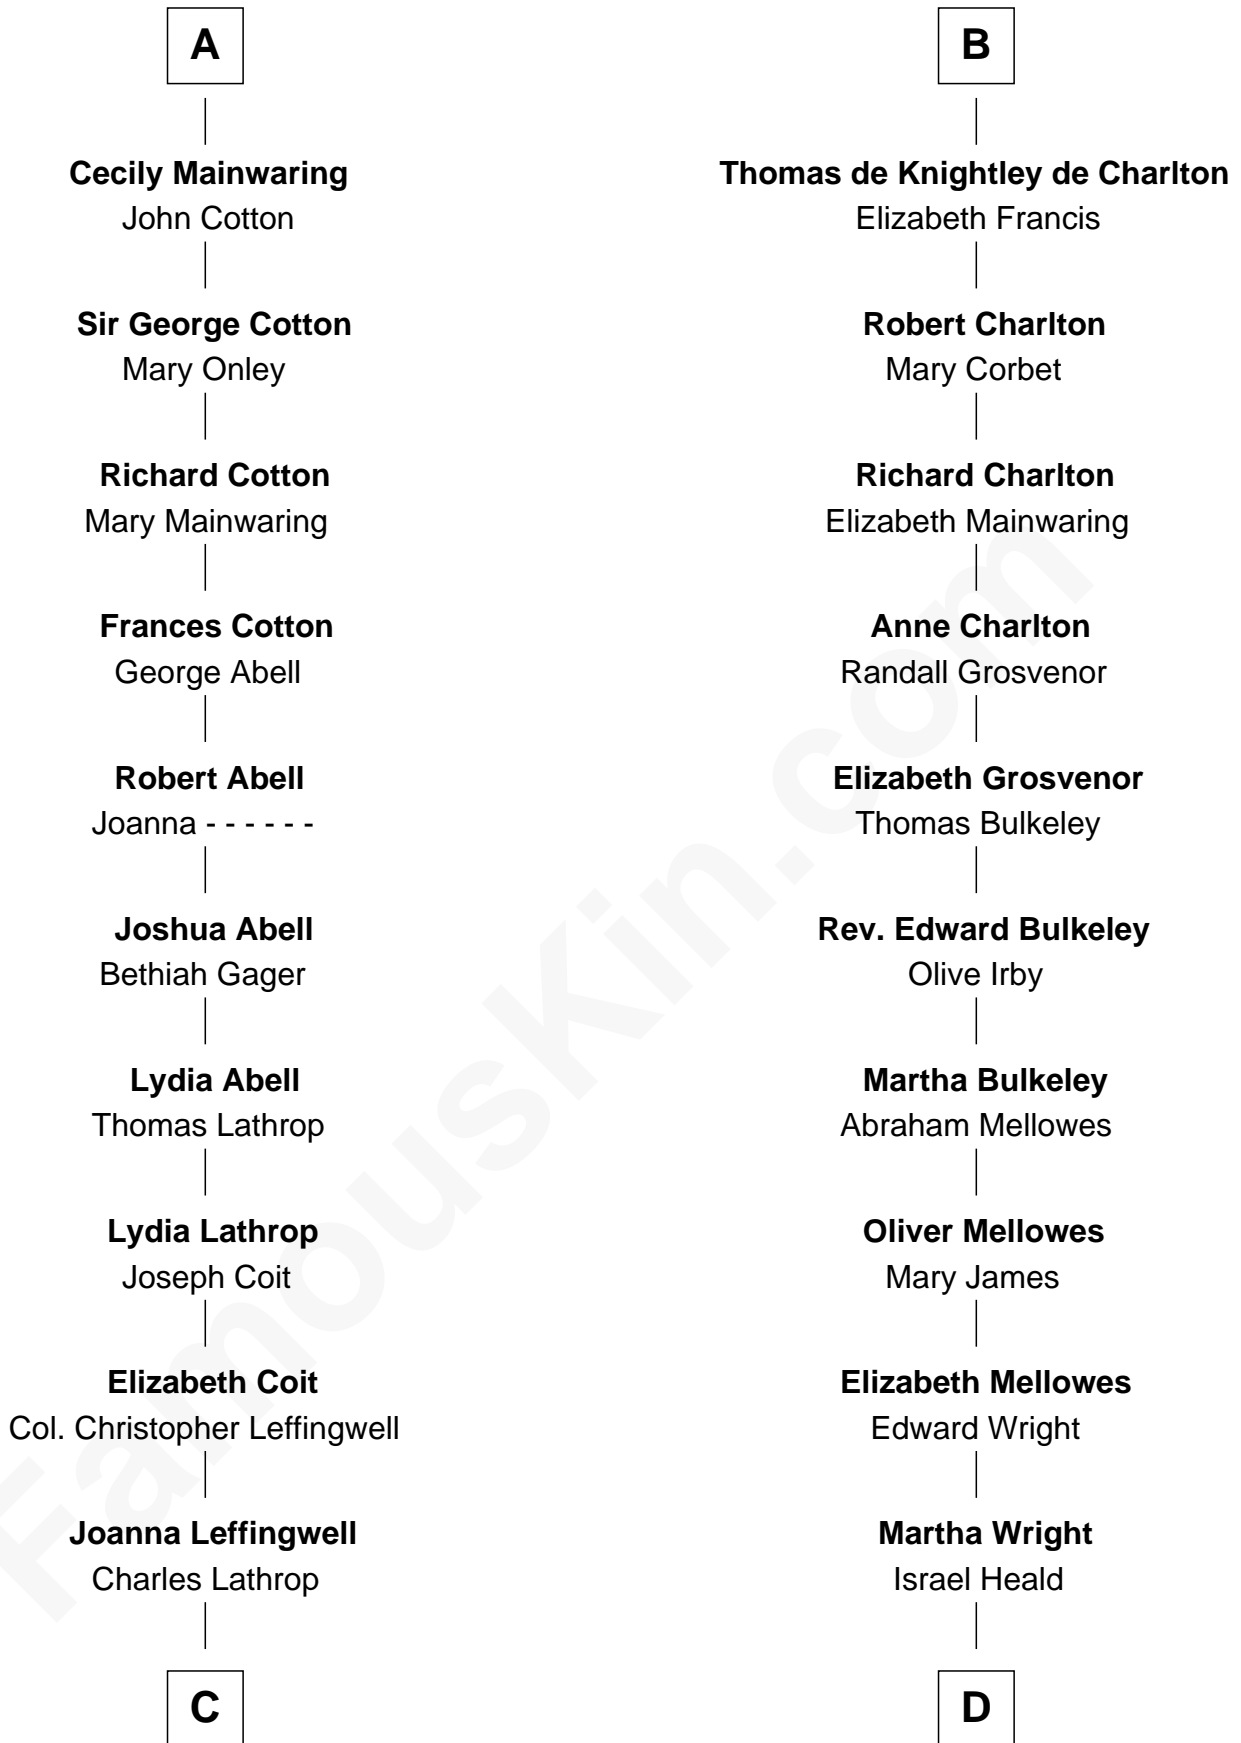

FamousKin.com Relationship Chart of

Allen Dulles

5th Director of the C.I.A.

20th cousin of

John Davis

14th and 17th Governor of Massachusetts

Sir Roger de Quincy
Helen of Galloway

C