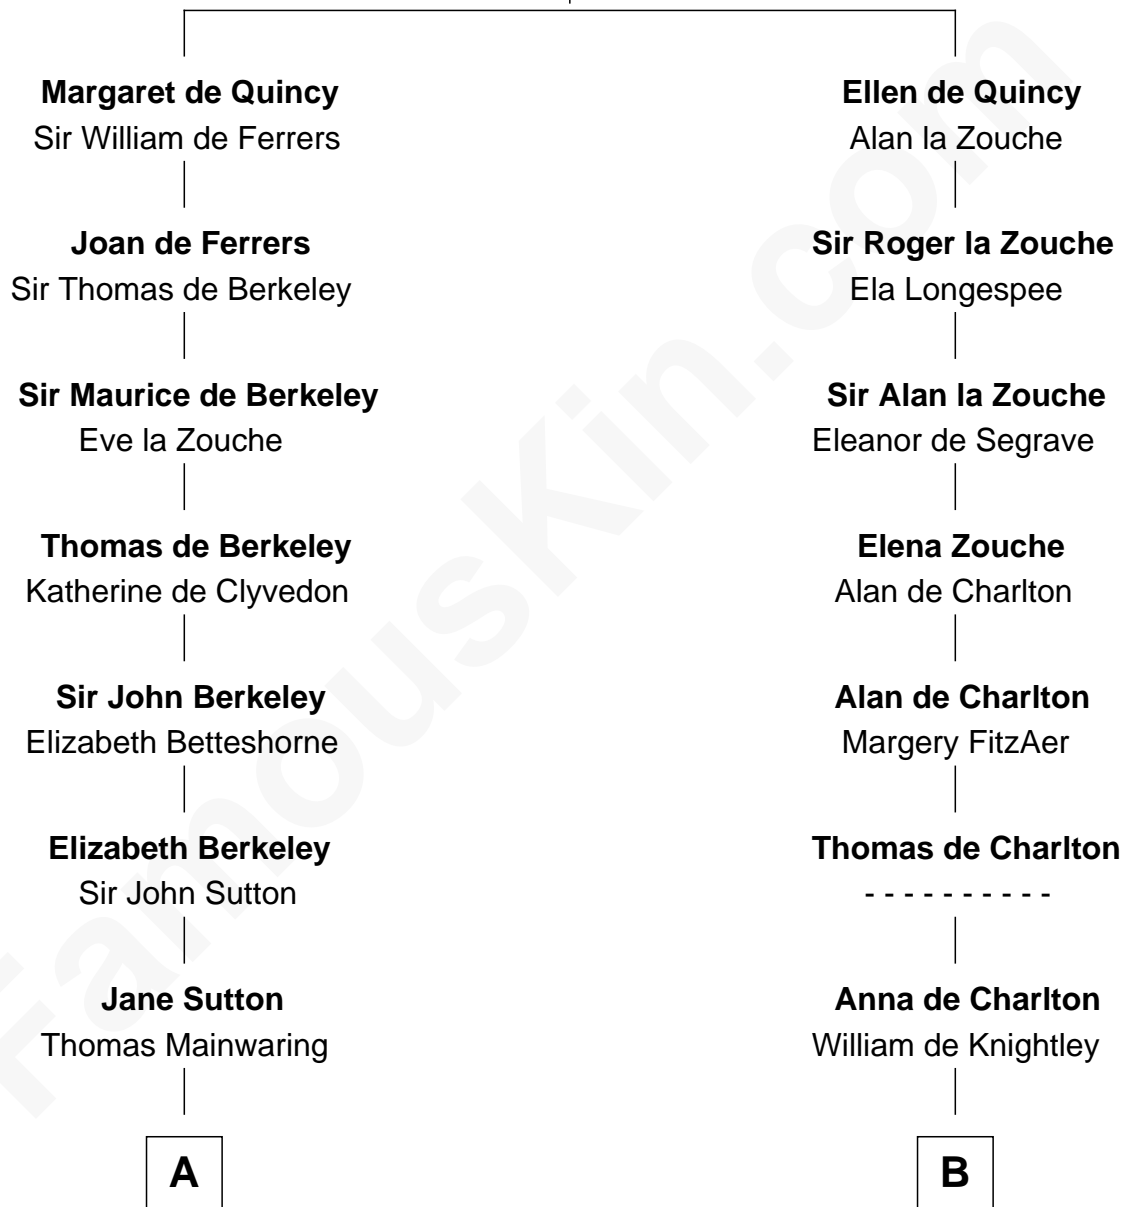

FamousKin.com Relationship Chart of

Allen Dulles

5th Director of the C.I.A.

20th cousin of

John Davis

14th and 17th Governor of Massachusetts

Sir Roger de Quincy
Helen of Galloway

C