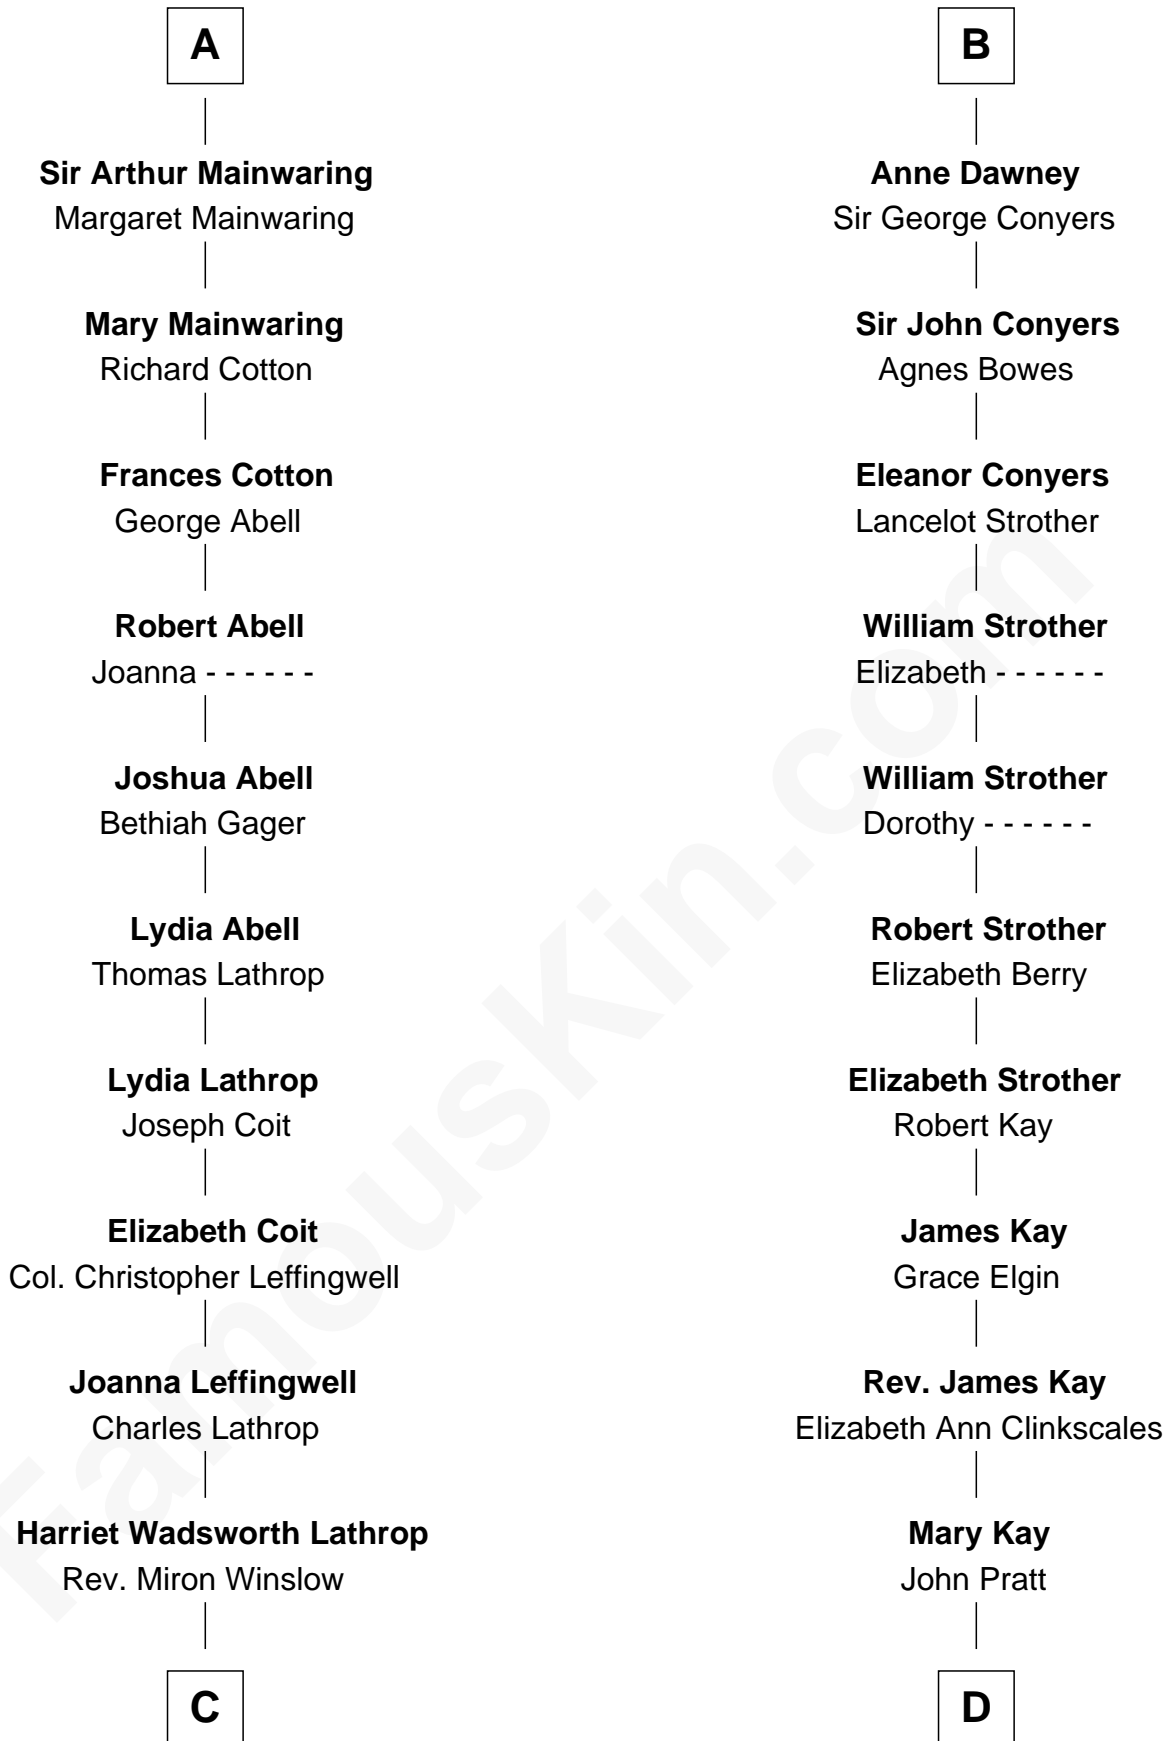

FamousKin.com Relationship Chart of

Allen Dulles

5th Director of the C.I.A.

19th cousin 1 time removed of

Jimmy Carter

39th U.S. President

Sir William de Bohun
Elizabeth de Badlesmere

C