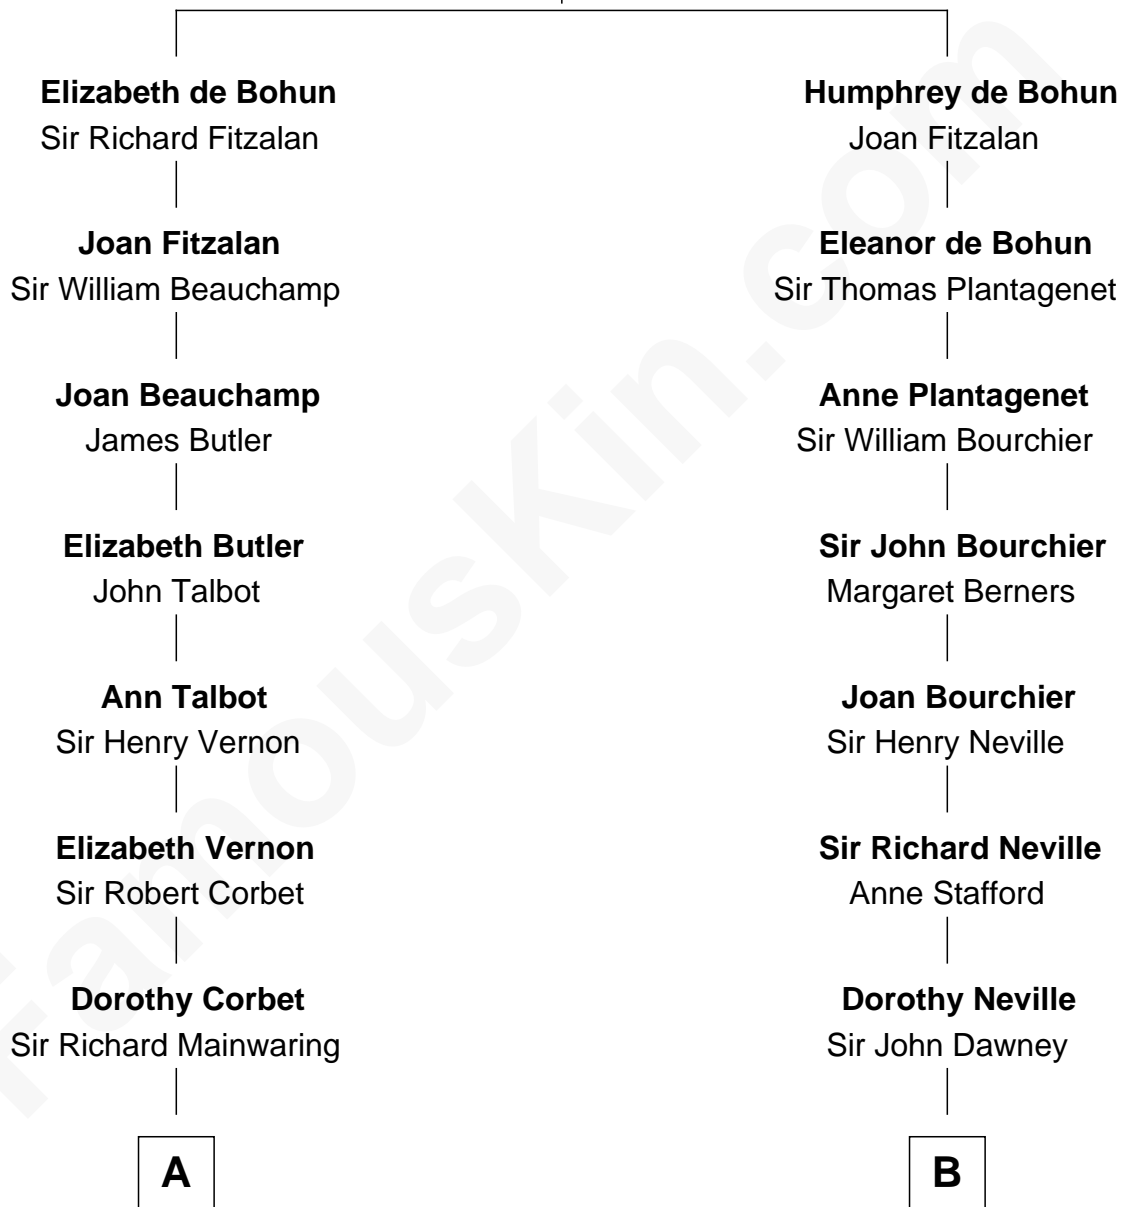

FamousKin.com Relationship Chart of

Allen Dulles

5th Director of the C.I.A.

19th cousin 1 time removed of

Jimmy Carter

39th U.S. President

Sir William de Bohun
Elizabeth de Badlesmere

C

Harriet Lathrop Winslow
Rev. John Welsh Dulles

Allen Macy Dulles
Edith Foster

Allen Dulles
5th Director of the C.I.A.

D

James E. Pratt
Sophronia C. Cowan

Nina Pratt
William Archibald Carter

Earl Carter
Lillian Gordy

Jimmy Carter
39th U.S. President

FamousKin.com