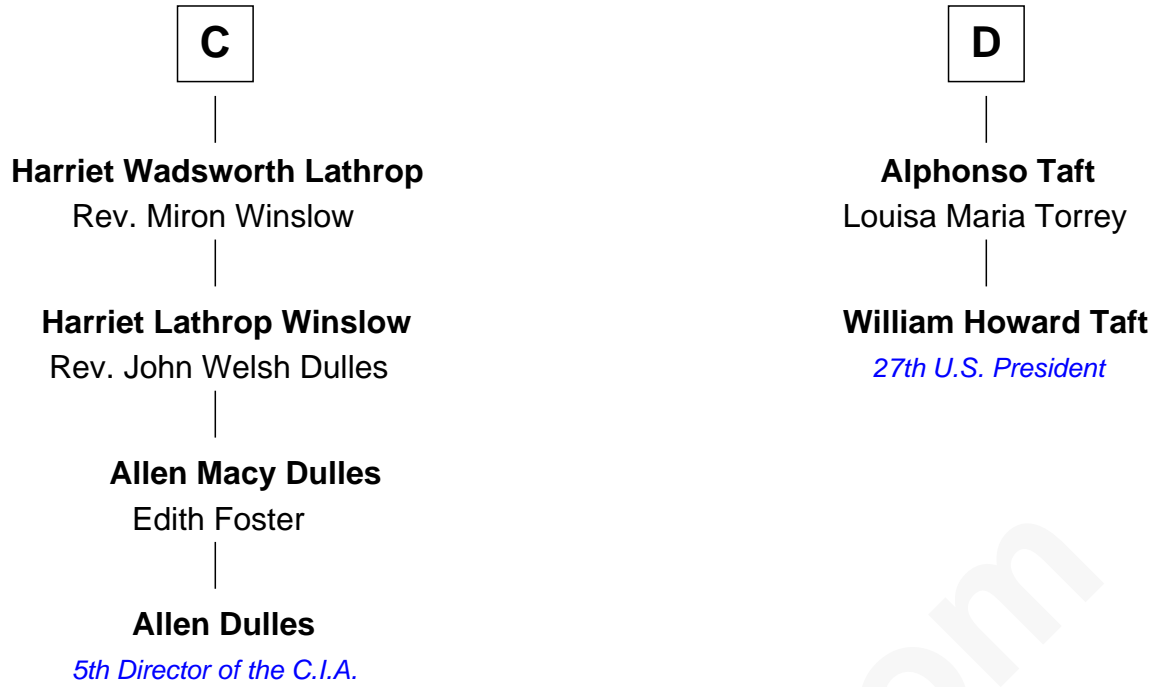

FamousKin.com Relationship Chart of

Allen Dulles

5th Director of the C.I.A.

18th cousin 2 times removed of

William Howard Taft

27th U.S. President

Ralph de Stafford
Margaret de Audley

Elizabeth de Stafford

Katherine de Stafford

Michael de la Pole

Isabel de la Pole

Thomas Morley

Anne Morley

Sir John Hastings

Sir Hugh Hastings

Anne Gascoigne

Muriel Hastings

Sir Ralph Eure

Sir William Eure

Elizabeth Willoughby

B

FamousKin.com