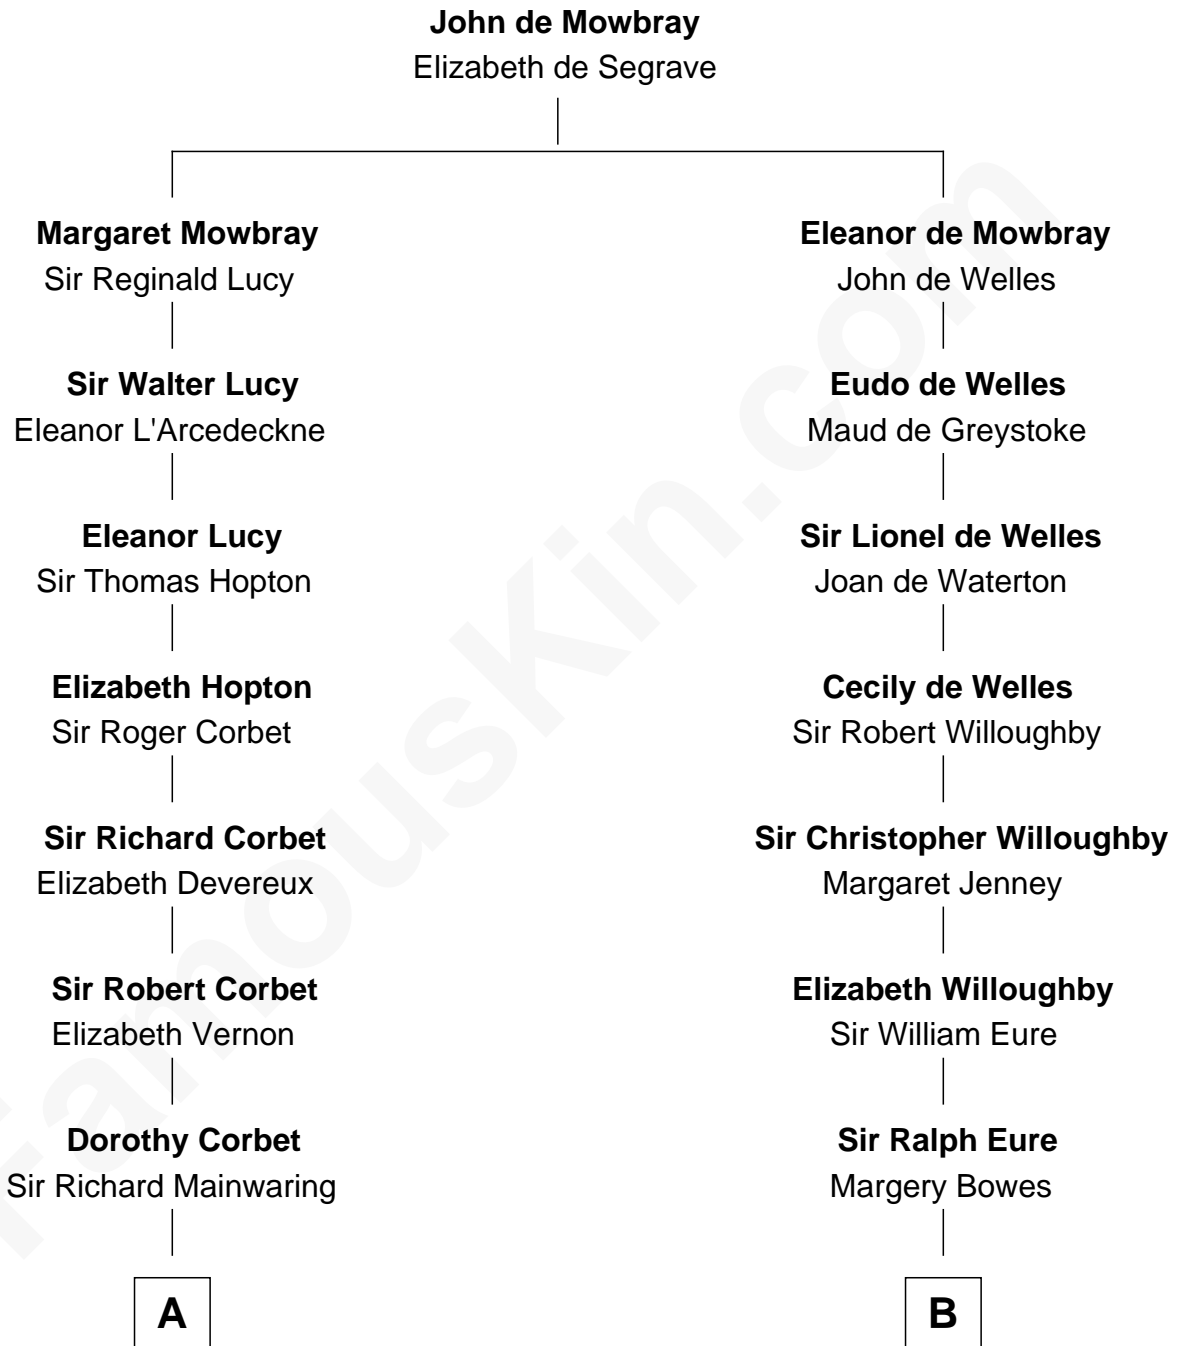

FamousKin.com Relationship Chart of

Allen Dulles

5th Director of the C.I.A.

17th cousin 2 times removed of

William Howard Taft

27th U.S. President

C

—
Harriet Lathrop Winslow

Rev. John Welsh Dulles

—
Allen Macy Dulles

Edith Foster

—
Allen Dulles

5th Director of the C.I.A.

FamousKin.com