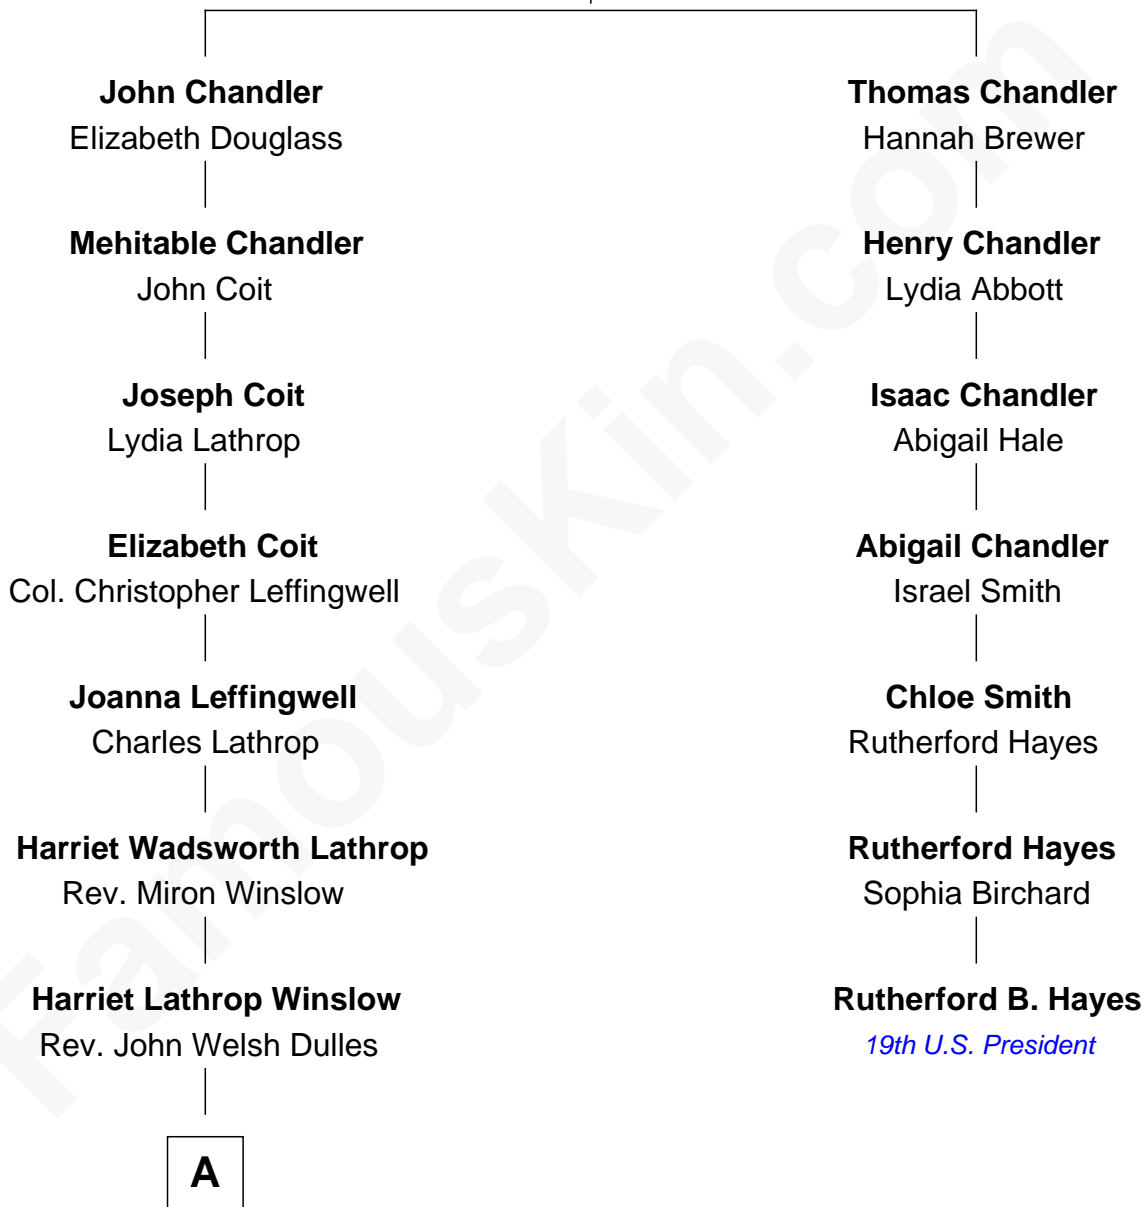

# FamousKin.com Relationship Chart of

**Allen Dulles**

*5th Director of the C.I.A.*

6th cousin 2 times removed of

**Rutherford B. Hayes**

*19th U.S. President*

**William Chandler**

Annis Bayford

**A**

Allen Macy Dulles

Edith Foster

Allen Dulles

*5th Director of the C.I.A.*

FamousKin.com