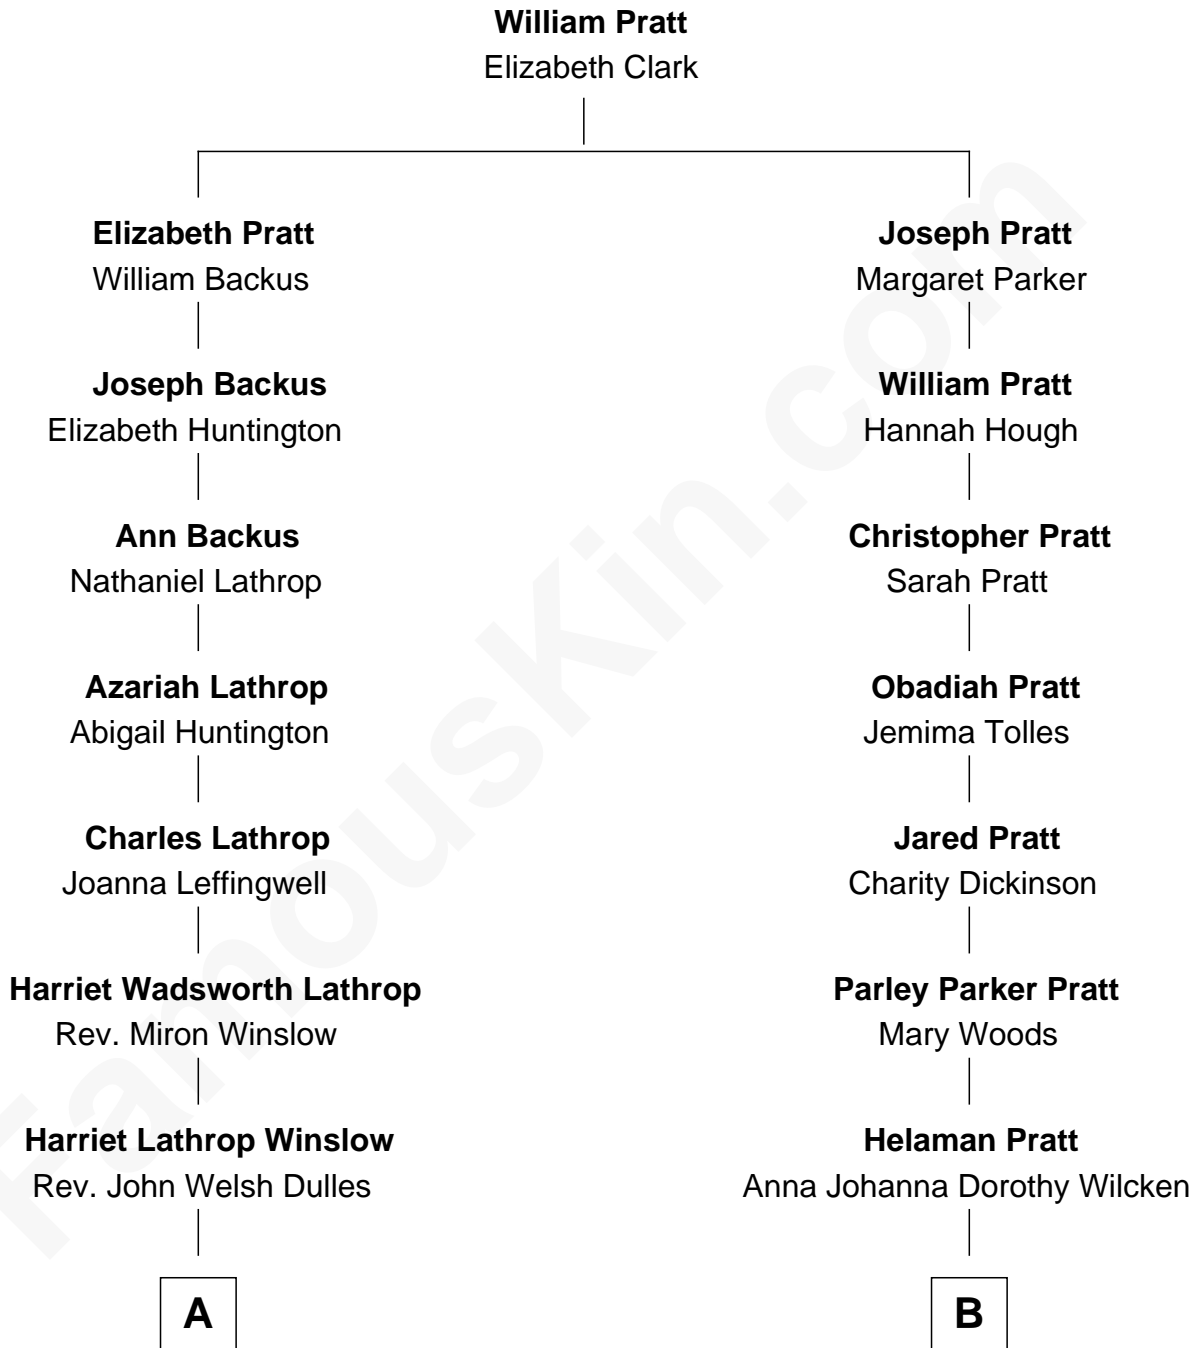

# FamousKin.com Relationship Chart of

**Allen Dulles**

*5th Director of the C.I.A.*

8th cousin 1 time removed of

**Mitt Romney**

*70th Governor of Massachusetts*

**A**

**Allen Macy Dulles**

Edith Foster

**Allen Dulles**

*5th Director of the C.I.A.*

**B**

**Anna Amelia Pratt**

Gaskell Samuel Romney

**George Wilcken Romney**

Lenore Emily LaFount

**Mitt Romney**

*70th Governor of Massachusetts*

FamousKin.com