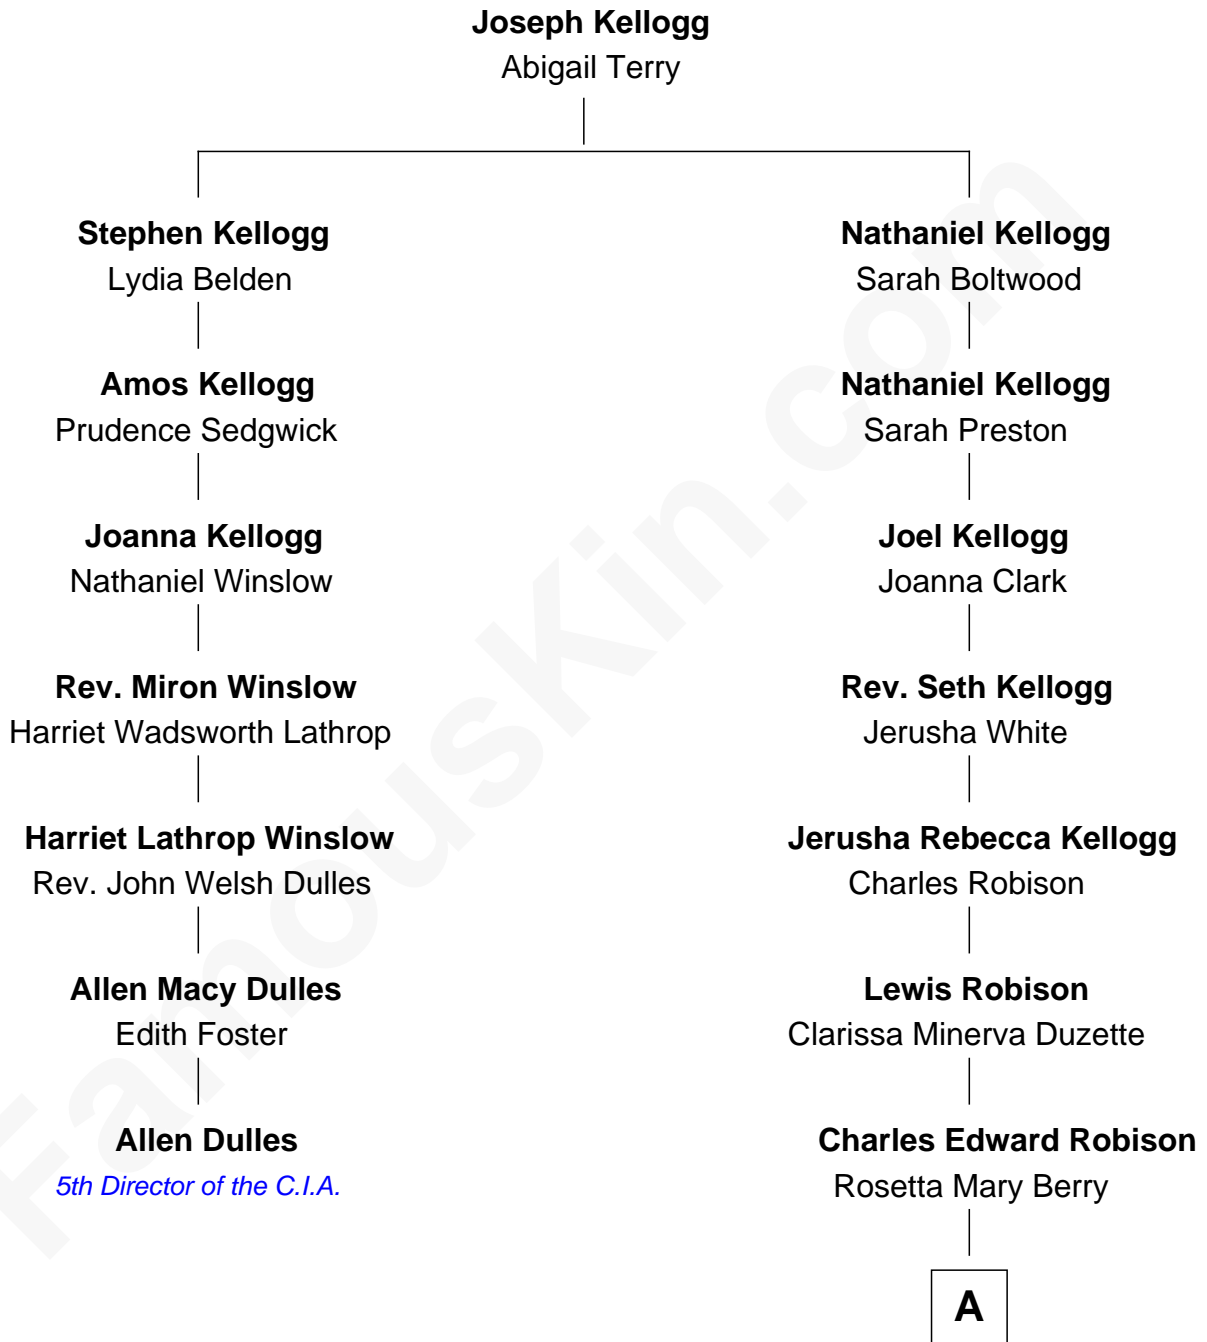

FamousKin.com Relationship Chart of

Allen Dulles

5th Director of the C.I.A.

6th cousin 3 times removed of

Mitt Romney

70th Governor of Massachusetts

A

Alma Luella Robison
Harold Arundel LaFount

Lenore Emily LaFount
George Wilcken Romney

Mitt Romney
70th Governor of Massachusetts

FamousKin.com