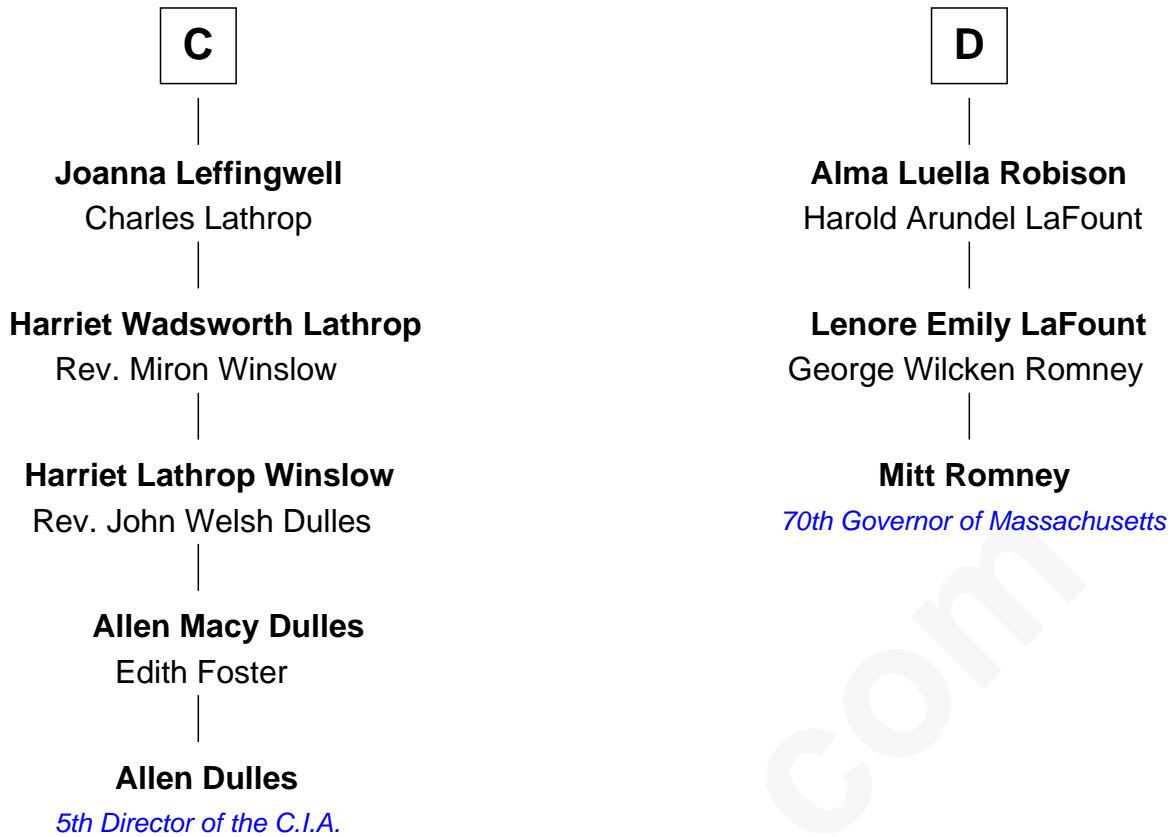

FamousKin.com Relationship Chart of

Allen Dulles

5th Director of the C.I.A.

19th cousin 2 times removed of

Mitt Romney

70th Governor of Massachusetts

Mitt Romney photo by [Gage Skidmore](#) (CC BY-SA 3.0)