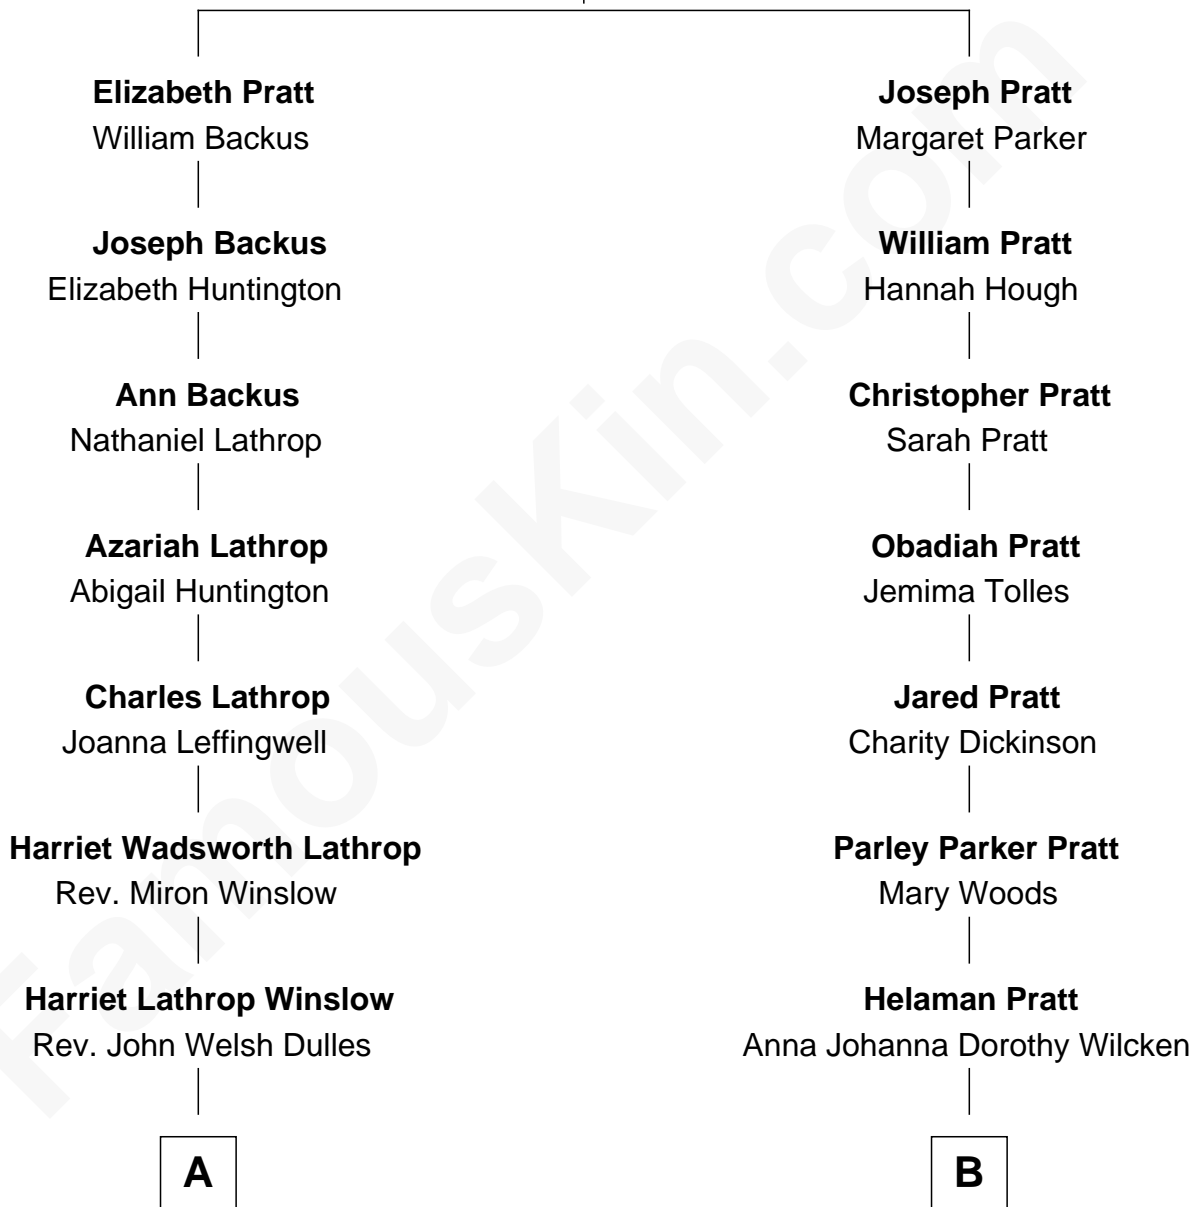

FamousKin.com Relationship Chart of

Allen Dulles

5th Director of the C.I.A.

8th cousin of

George Romney

43rd Governor of Michigan

William Pratt
Elizabeth Clark

A

Allen Macy Dulles

Edith Foster

Allen Dulles

5th Director of the C.I.A.

B

Anna Amelia Pratt

Gaskell Samuel Romney

George Romney

43rd Governor of Michigan

FamousKin.com