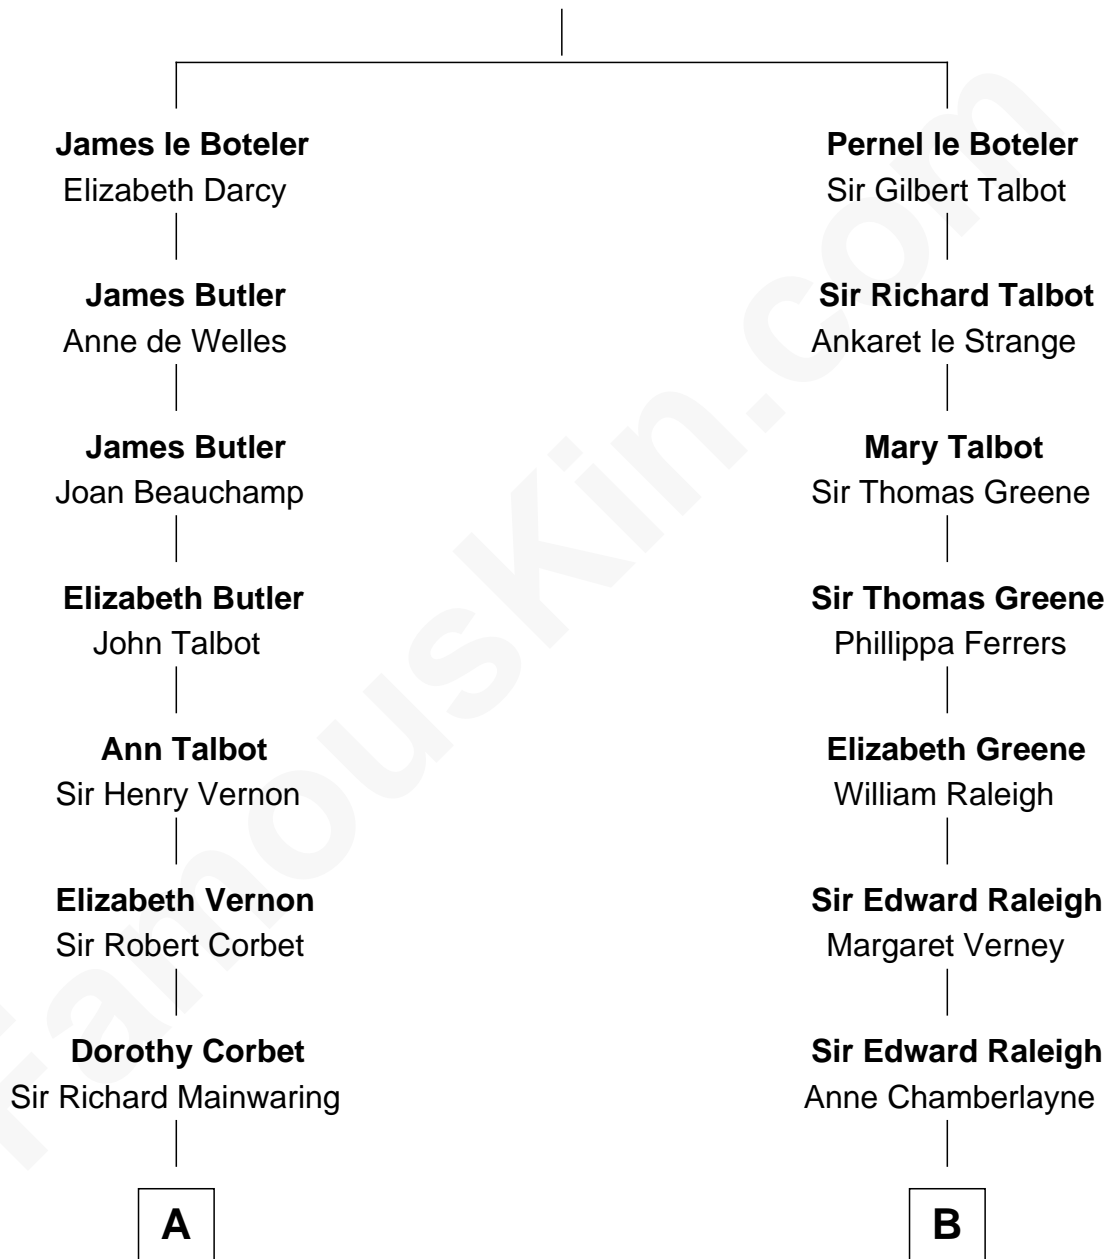

FamousKin.com Relationship Chart of

Allen Dulles

5th Director of the C.I.A.

19th cousin 1 time removed of

George Romney

43rd Governor of Michigan

Sir James le Boteler

Eleanor de Bohun

George Romney
43rd Governor of Michigan

FamousKin.com