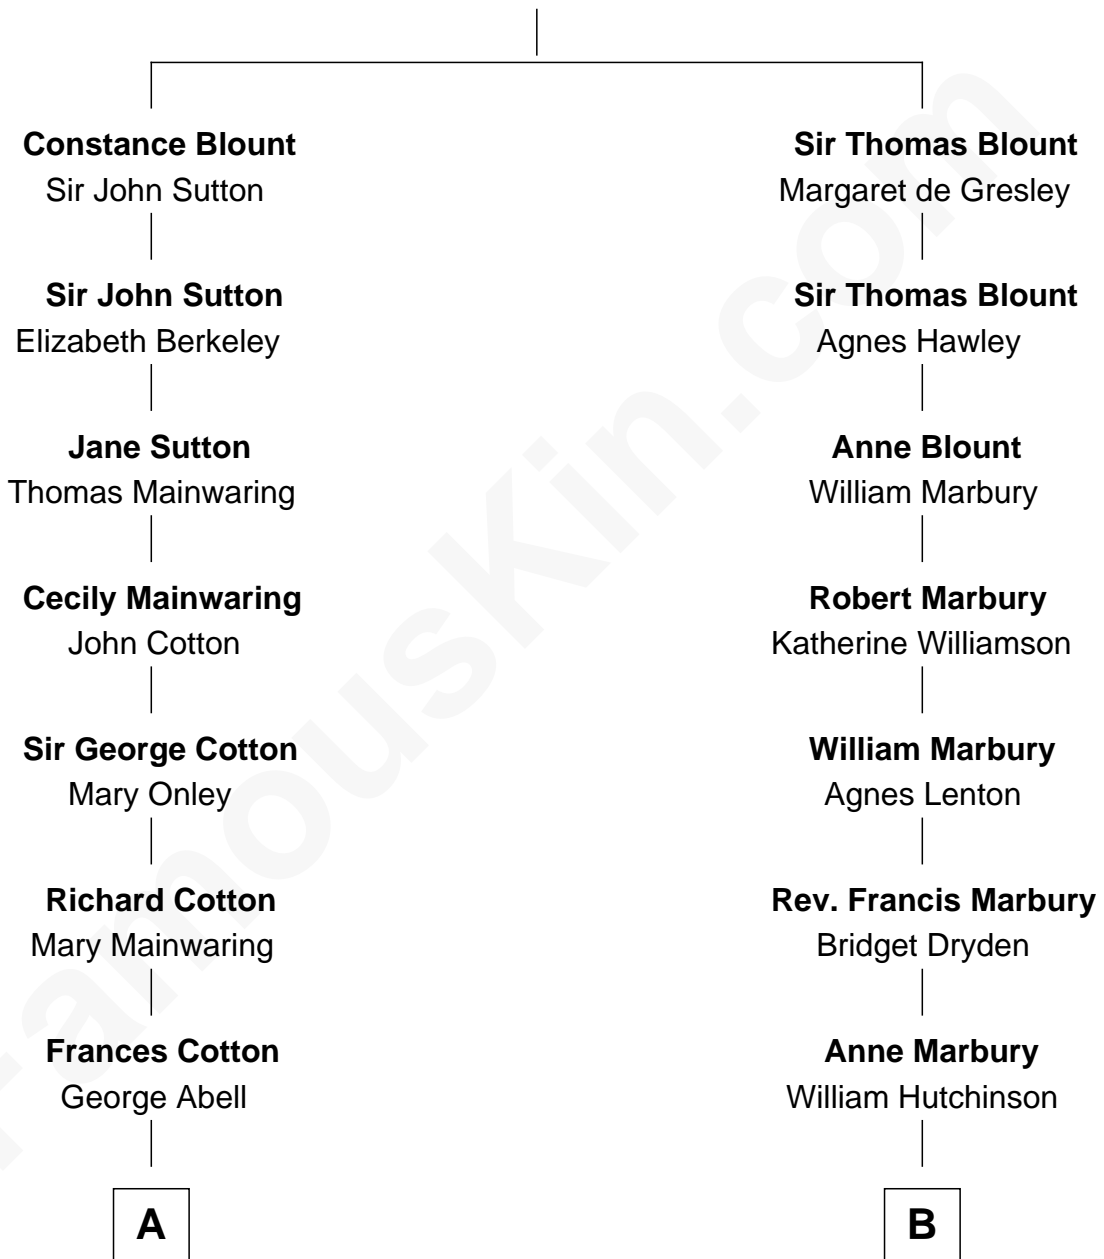

FamousKin.com Relationship Chart of

Allen Dulles

5th Director of the C.I.A.

16th cousin 1 time removed of

DuBose Heyward

Author of Porgy (Porgy & Bess)

Sir Walter Blount

Sancha de Ayala