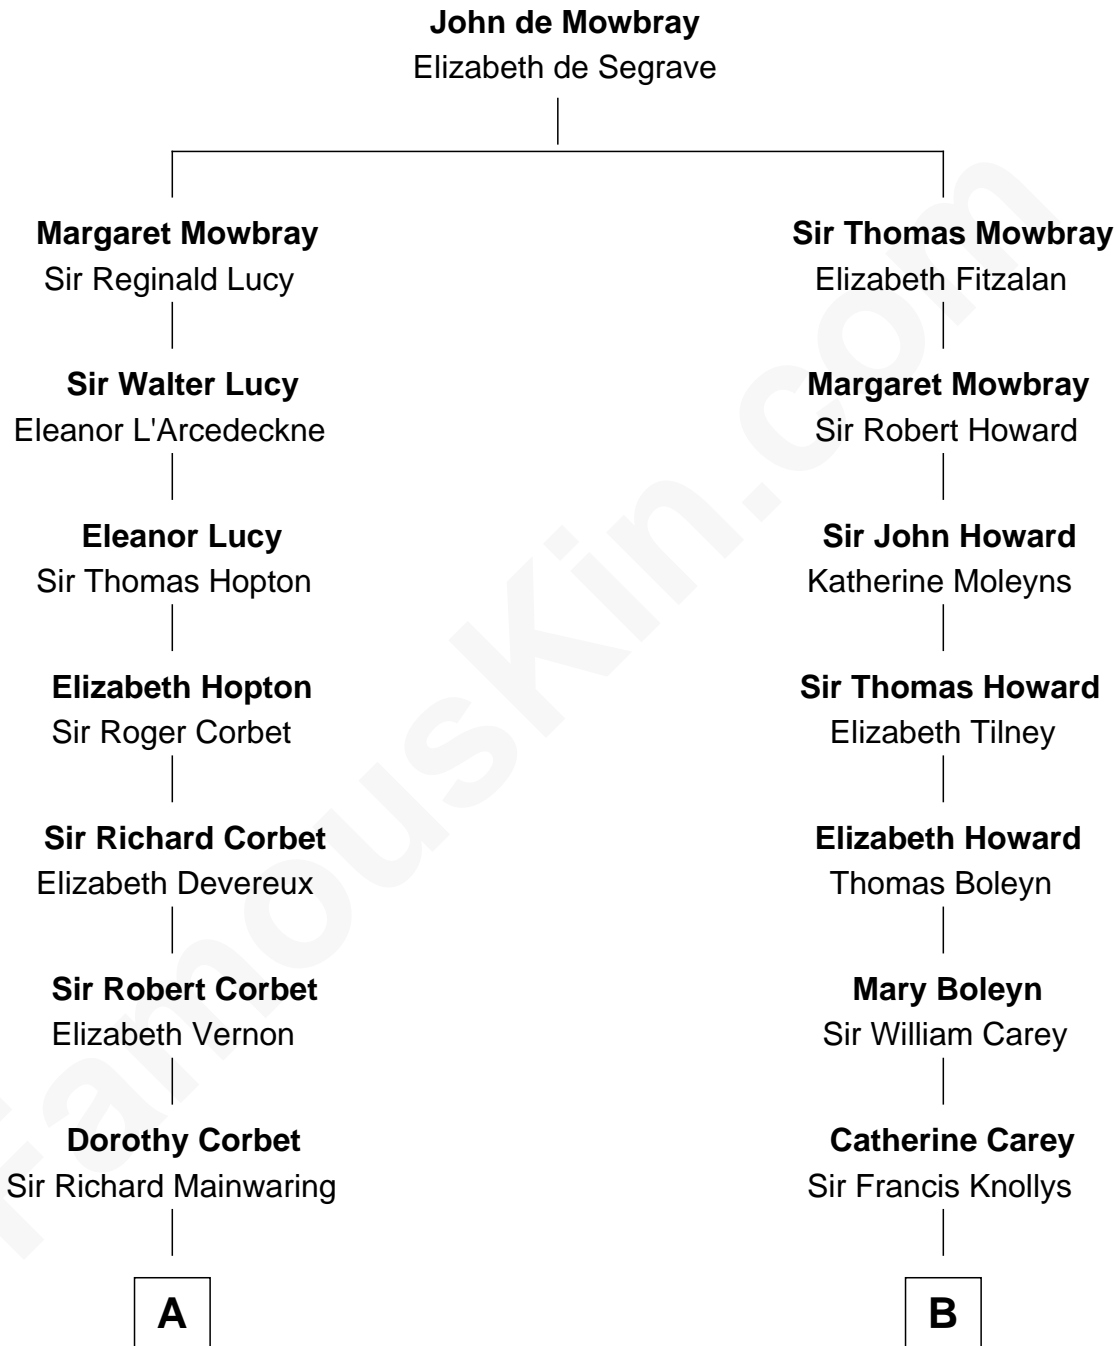

FamousKin.com Relationship Chart of

Allen Dulles

5th Director of the C.I.A.

19th cousin of

Nelson Rockefeller

41st U.S. Vice-President

C

Harriet Lathrop Winslow
Rev. John Welsh Dulles

Allen Macy Dulles
Edith Foster

Allen Dulles
5th Director of the C.I.A.

D

John Davison Rockefeller
Laura Celestia Spelman

John Davison Rockefeller
Abby Greene Aldrich

Nelson Rockefeller
41st U.S. Vice-President