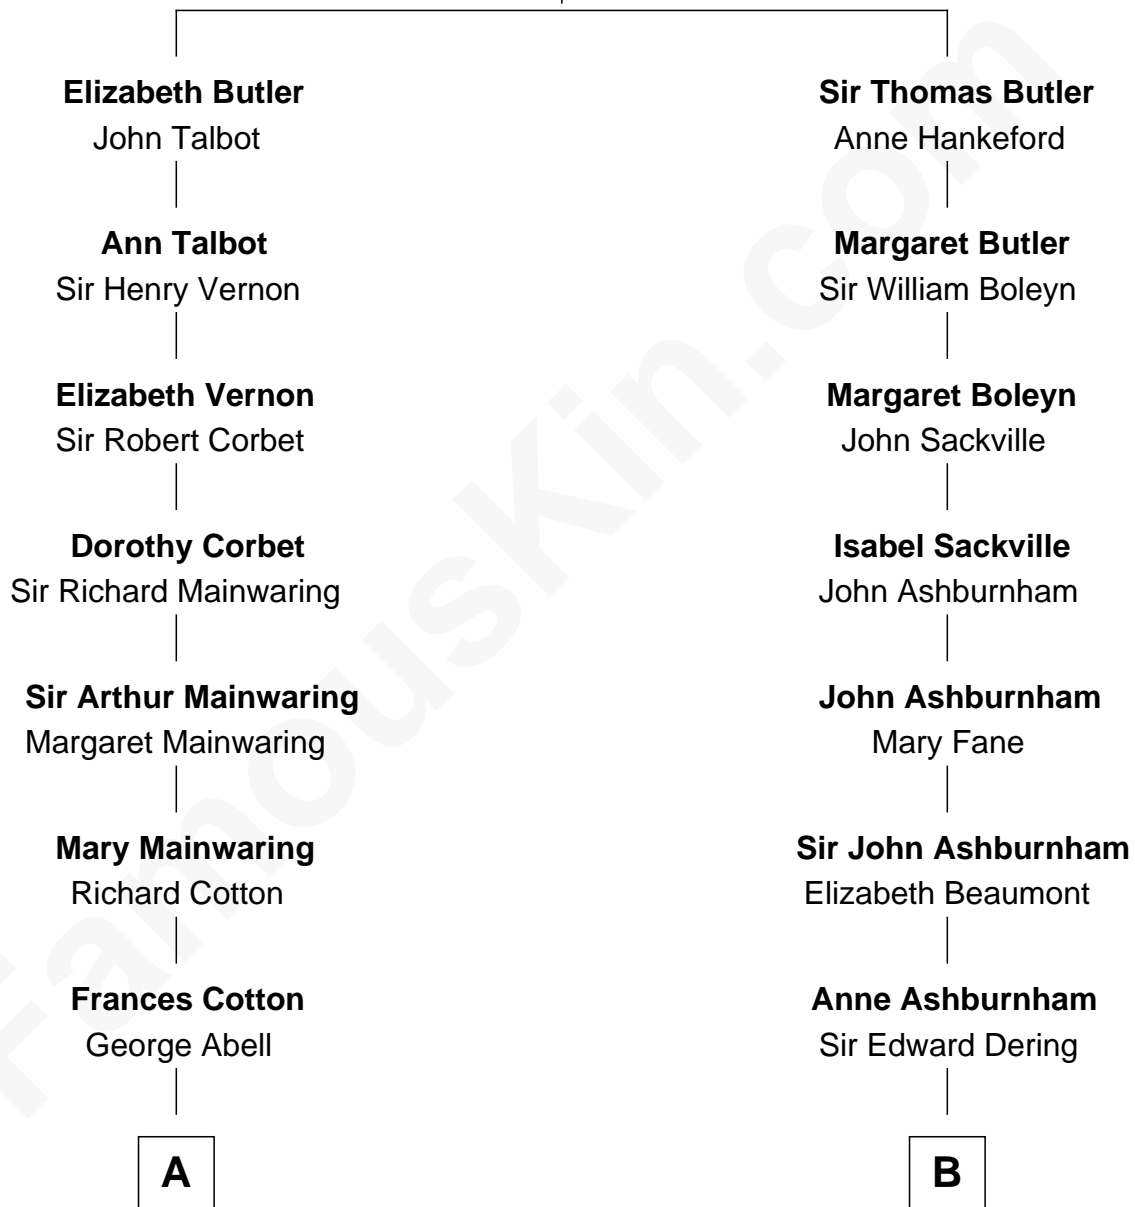

FamousKin.com Relationship Chart of

Allen Dulles

5th Director of the C.I.A.

16th cousin 1 time removed of

Camilla Parker Bowles

Queen Consort of the United Kingdom

James Butler
Joan Beauchamp

Camilla Parker Bowles photo by [Agência Brasil](#) [\(CC BY 3.0 BRAZIL\)](#)