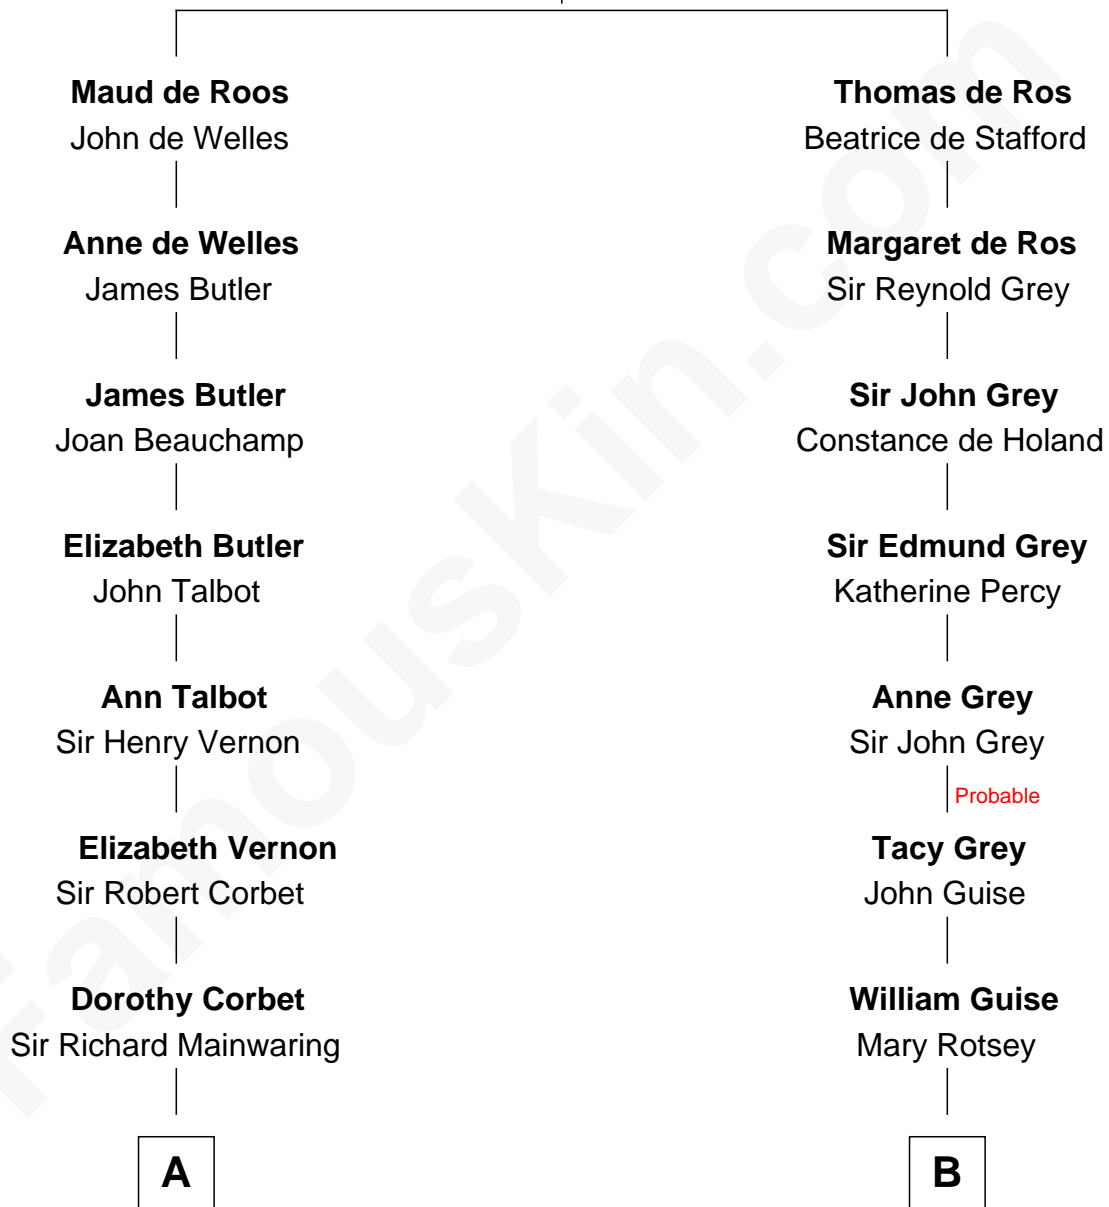

FamousKin.com Relationship Chart of

Allen Dulles

5th Director of the C.I.A.

19th cousin of

Raquel Welch

Movie Actress

Sir William de Ros
Margery de Badlesmere

C

Harriet Lathrop Winslow
Rev. John Welsh Dulles

Allen Macy Dulles
Edith Foster

Allen Dulles
5th Director of the C.I.A.

D

Emery Stanford Hall
Clara Louise Adams

Josephine Sarah Hall
Armando Carlos Tejada

Raquel Welch
aka Raquel Welch