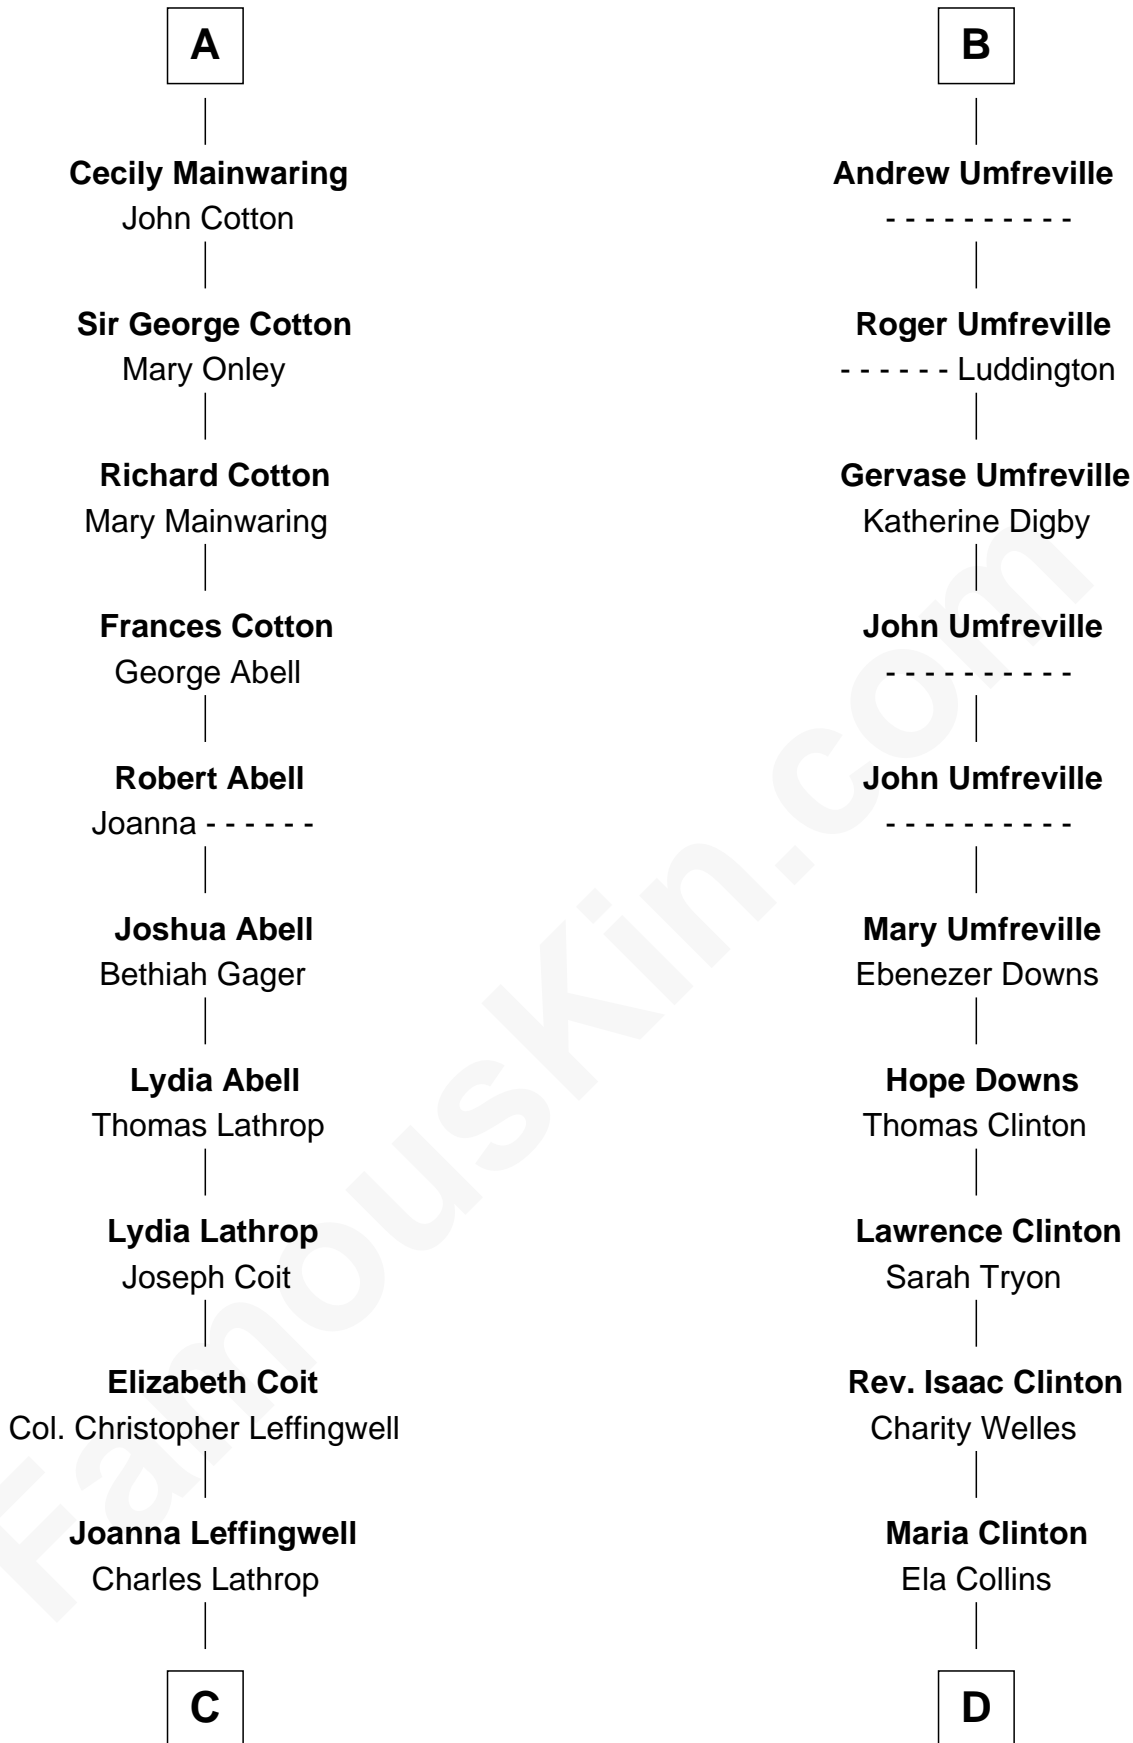

FamousKin.com Relationship Chart of

Allen Dulles

5th Director of the C.I.A.

18th cousin 2 times removed of

Helen (Herron) Taft

First Lady of President William H. Taft

FamousKin.com