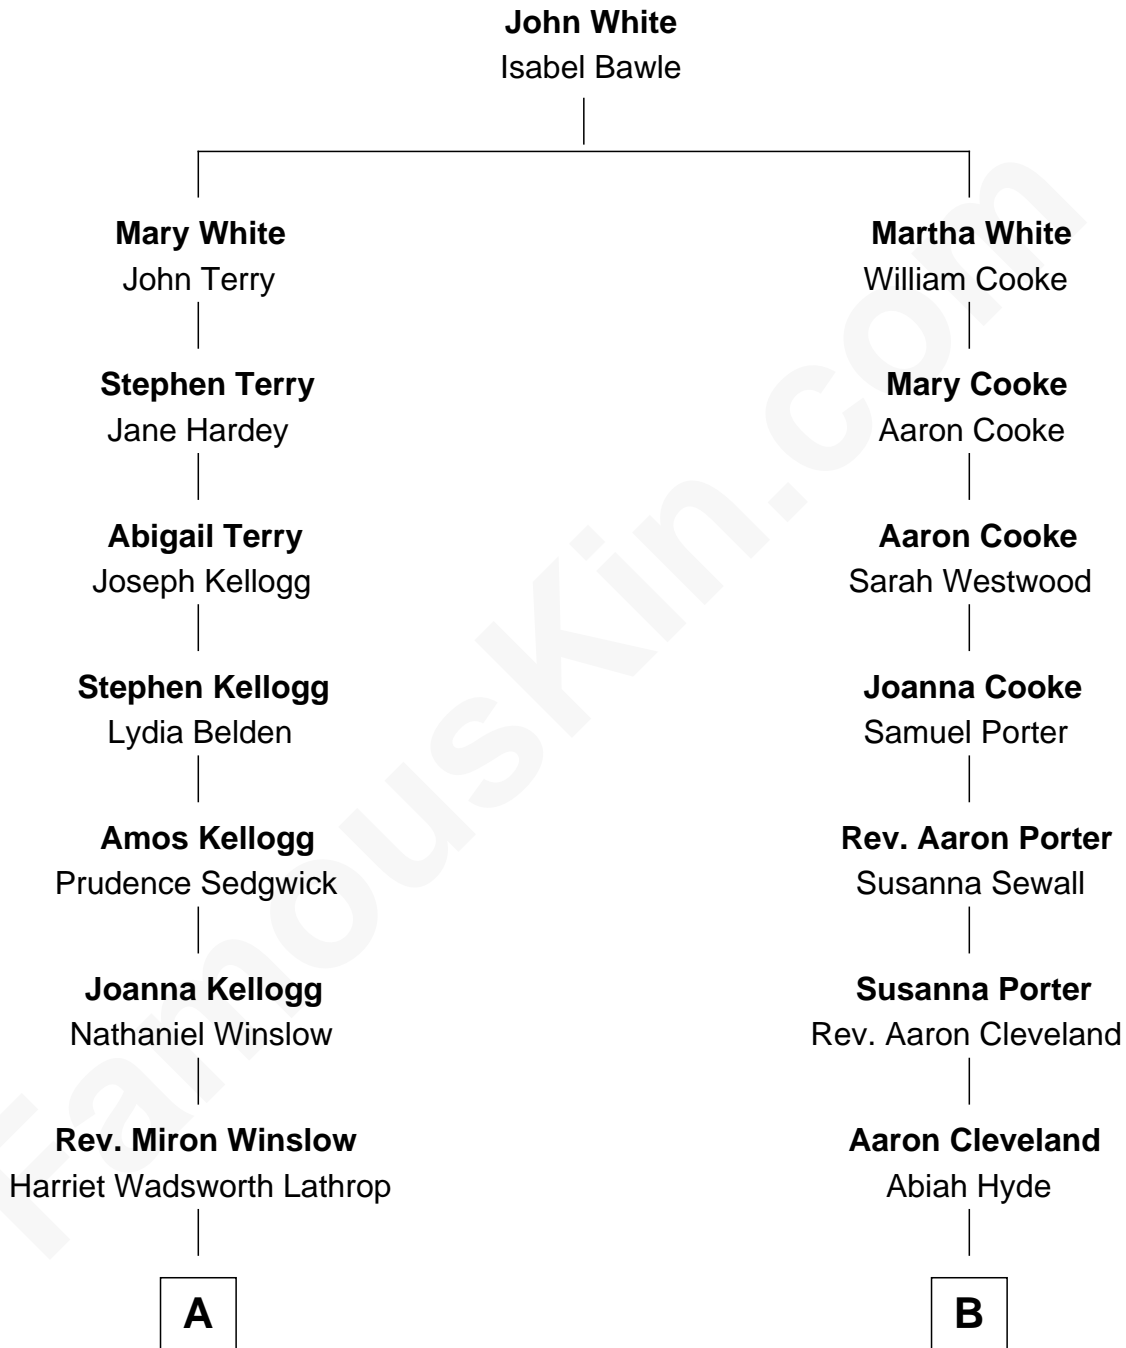

FamousKin.com Relationship Chart of

Allen Dulles

5th Director of the C.I.A.

9th cousin of

Grover Cleveland

22nd and 24th U.S. President

A

Harriet Lathrop Winslow
Rev. John Welsh Dulles

Allen Macy Dulles
Edith Foster

Allen Dulles
5th Director of the C.I.A.

B

William Cleveland
Margaret Falley

Rev. Richard Falley Cleveland
Ann Neal

Grover Cleveland
22nd and 24th U.S. President

FamousKin.com