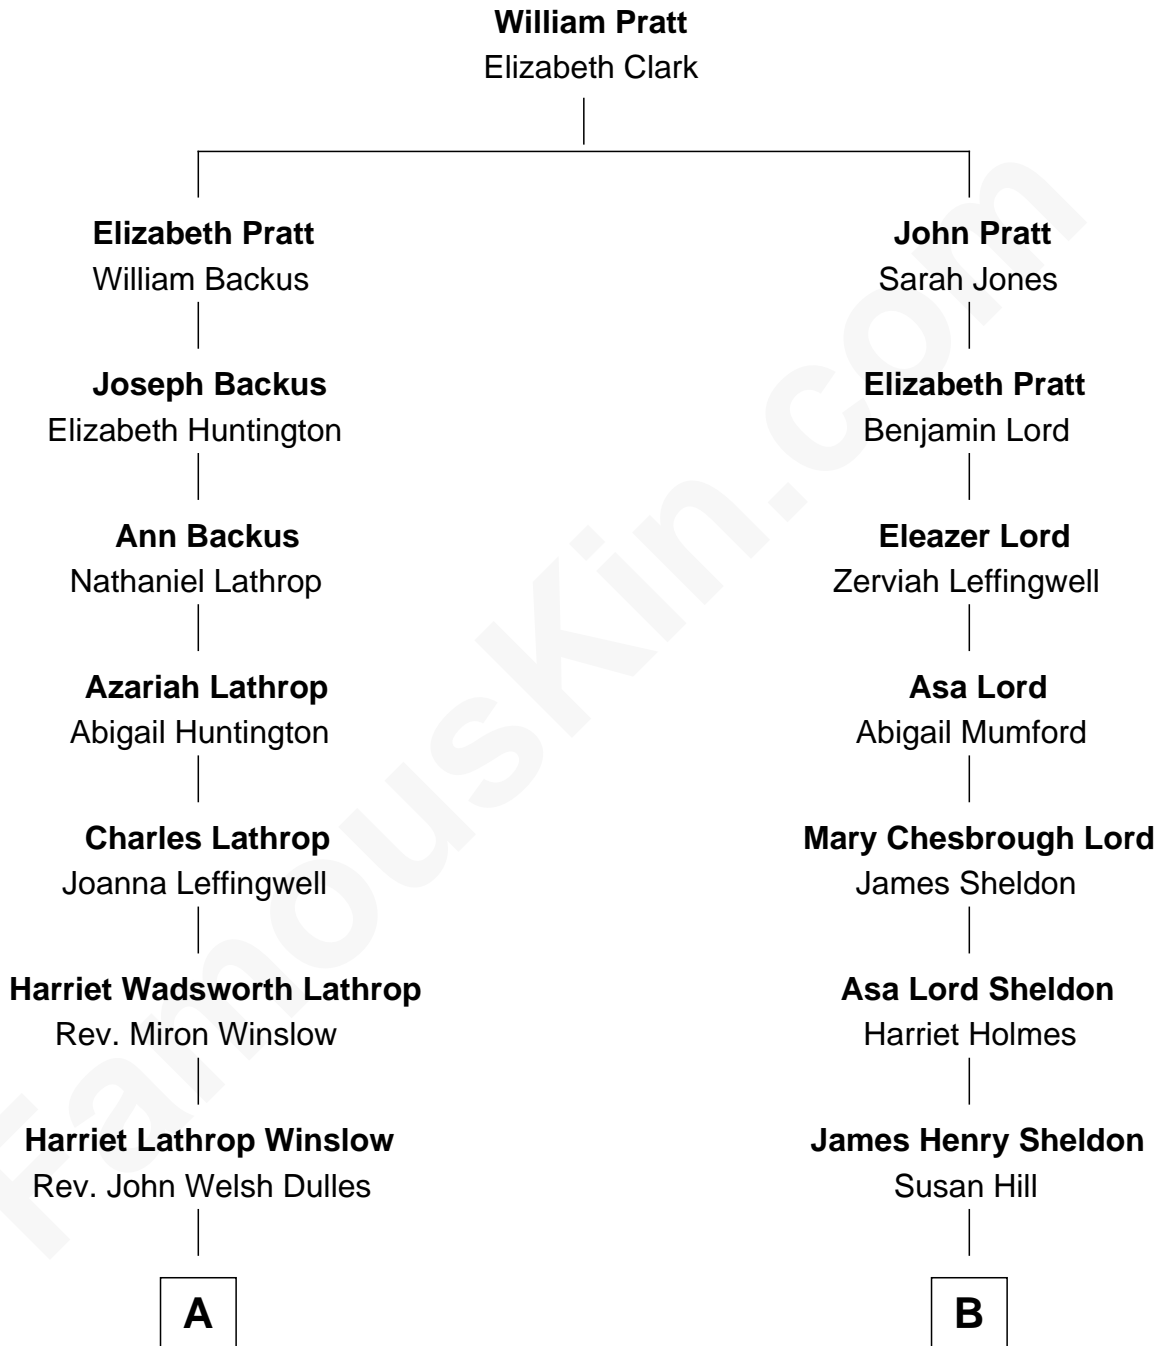

# FamousKin.com Relationship Chart of

**Allen Dulles**

*5th Director of the C.I.A.*

8th cousin 1 time removed of

**Mamie (Doud) Eisenhower**

*First Lady of President Dwight Eisenhower*

**A**

**Allen Macy Dulles**

Edith Foster

**Allen Dulles**

*5th Director of the C.I.A.*

**B**

**Mary Cornelia Sheldon**

Royal Houghton Doud

**John Sheldon Doud**

Elivera Mathilda Carlson

**Mamie (Doud) Eisenhower**

*First Lady of Dwight Eisenhower*

FamousKin.com