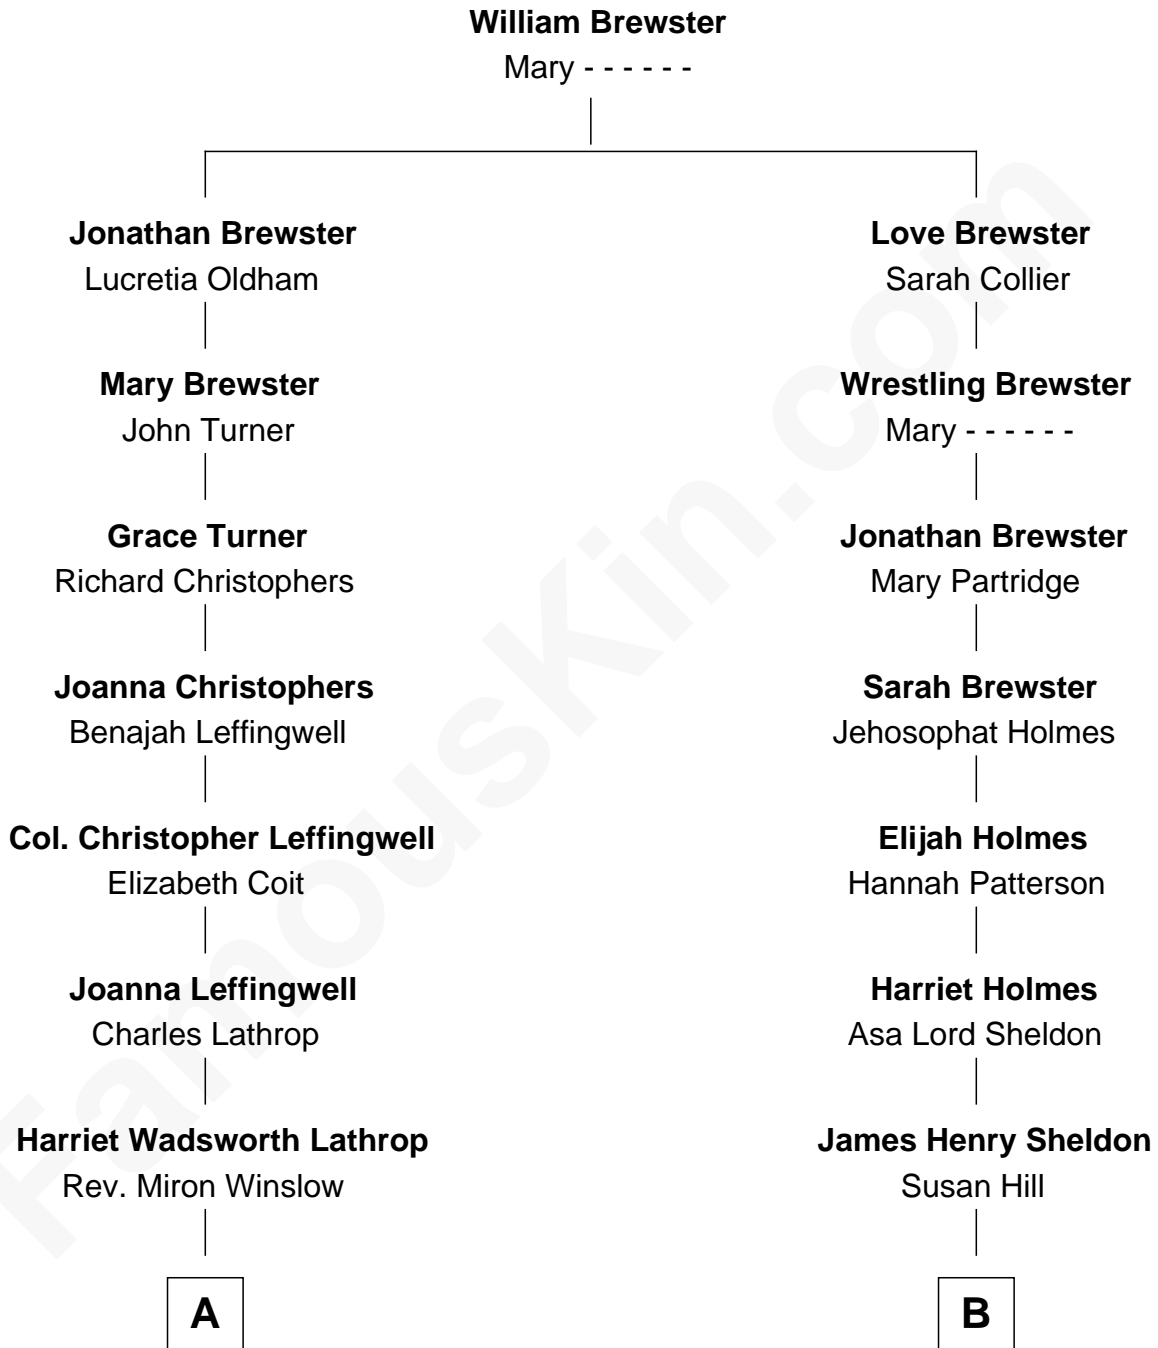

# FamousKin.com Relationship Chart of

**Allen Dulles**

*5th Director of the C.I.A.*

9th cousin of

**Mamie (Doud) Eisenhower**

*First Lady of President Dwight Eisenhower*

**A**

**Harriet Lathrop Winslow**  
Rev. John Welsh Dulles

**Allen Macy Dulles**  
Edith Foster

**Allen Dulles**  
*5th Director of the C.I.A.*

**B**

**Mary Cornelia Sheldon**  
Royal Houghton Doud

**John Sheldon Doud**  
Elivera Mathilda Carlson

**Mamie (Doud) Eisenhower**  
*First Lady of Dwight Eisenhower*