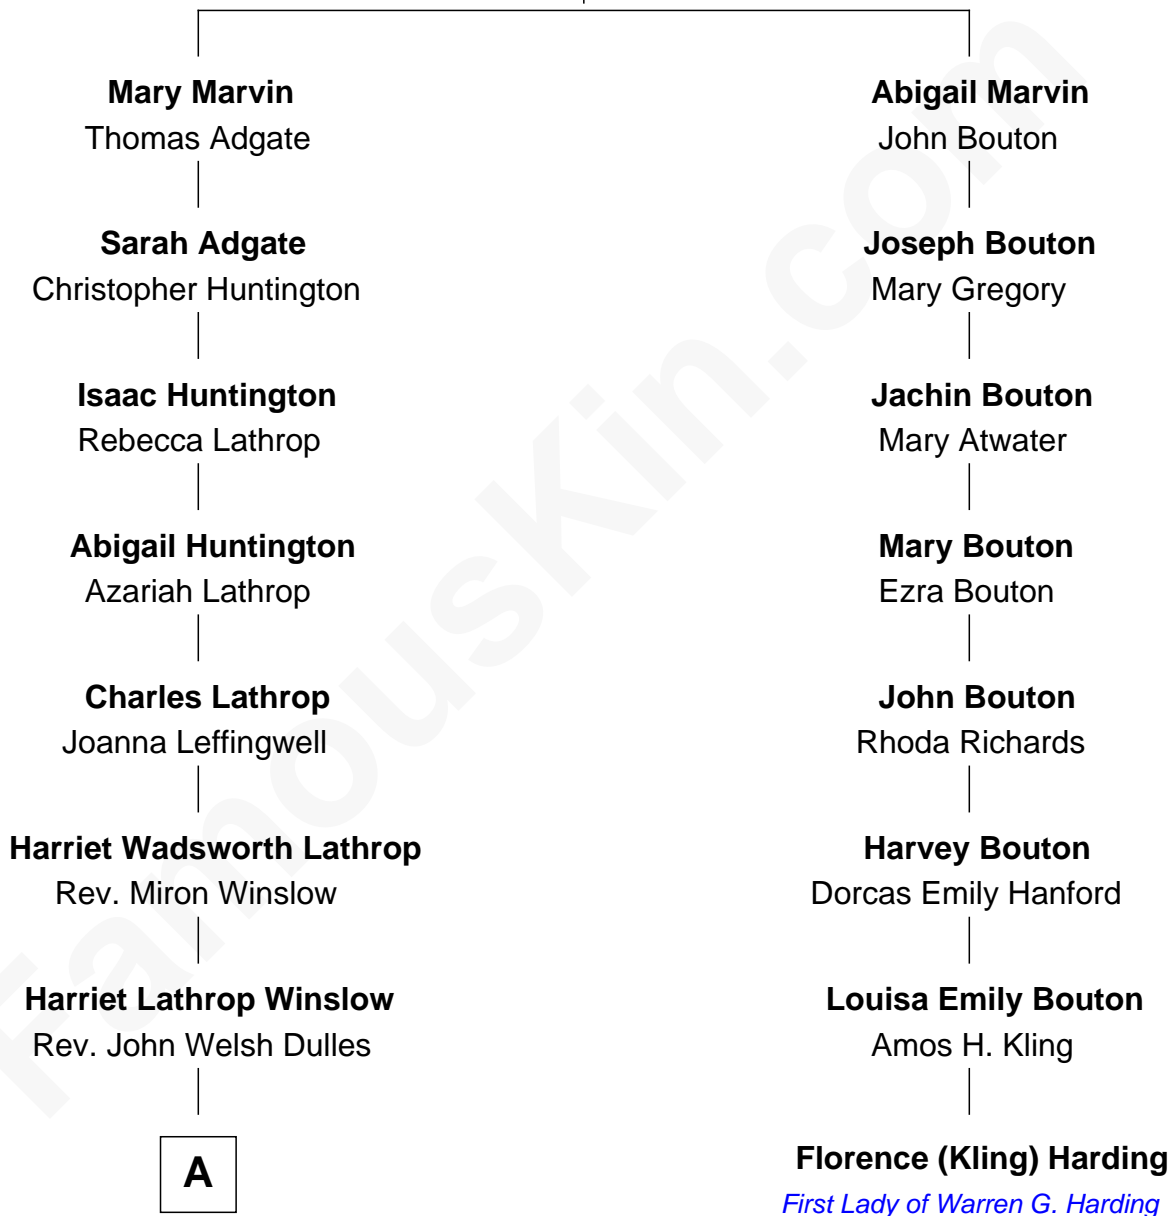

FamousKin.com Relationship Chart of

Allen Dulles

5th Director of the C.I.A.

7th cousin 1 time removed of

Florence (Kling) Harding

First Lady of President Warren G. Harding

Matthew Marvin

Elizabeth - - - - -